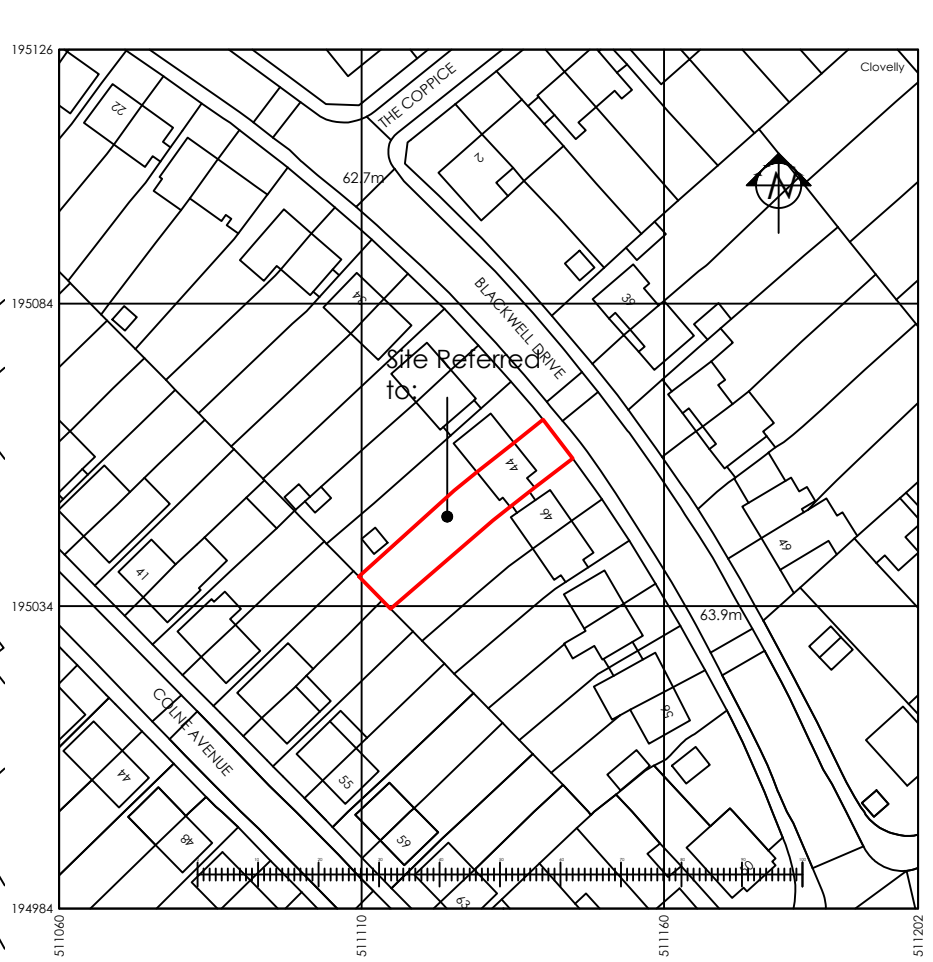

Site Plan 1:500

Location Plan 1:1250

<b>Designed Images</b> architecture + interior design + planning London 23 Lime Common, Staines, HA7 3JZ Tel: +44 (0)188 413 313 www.designedimages.co.uk	<b>Paolo D'Arco Esq</b> 44 Blackwell Drive Watford, WD19 4HW	Job No: 44BLAC Sheet: 3 of 3 Draw No: 44BLAC-SPLP01 Rev: 00 Date: 8th June 2021 Scale: 1:500 + 1:1250 @ A4 Author: B.J.S. Checked: RMK	Notes:
	Proposed Alterations Site + Location Plan		