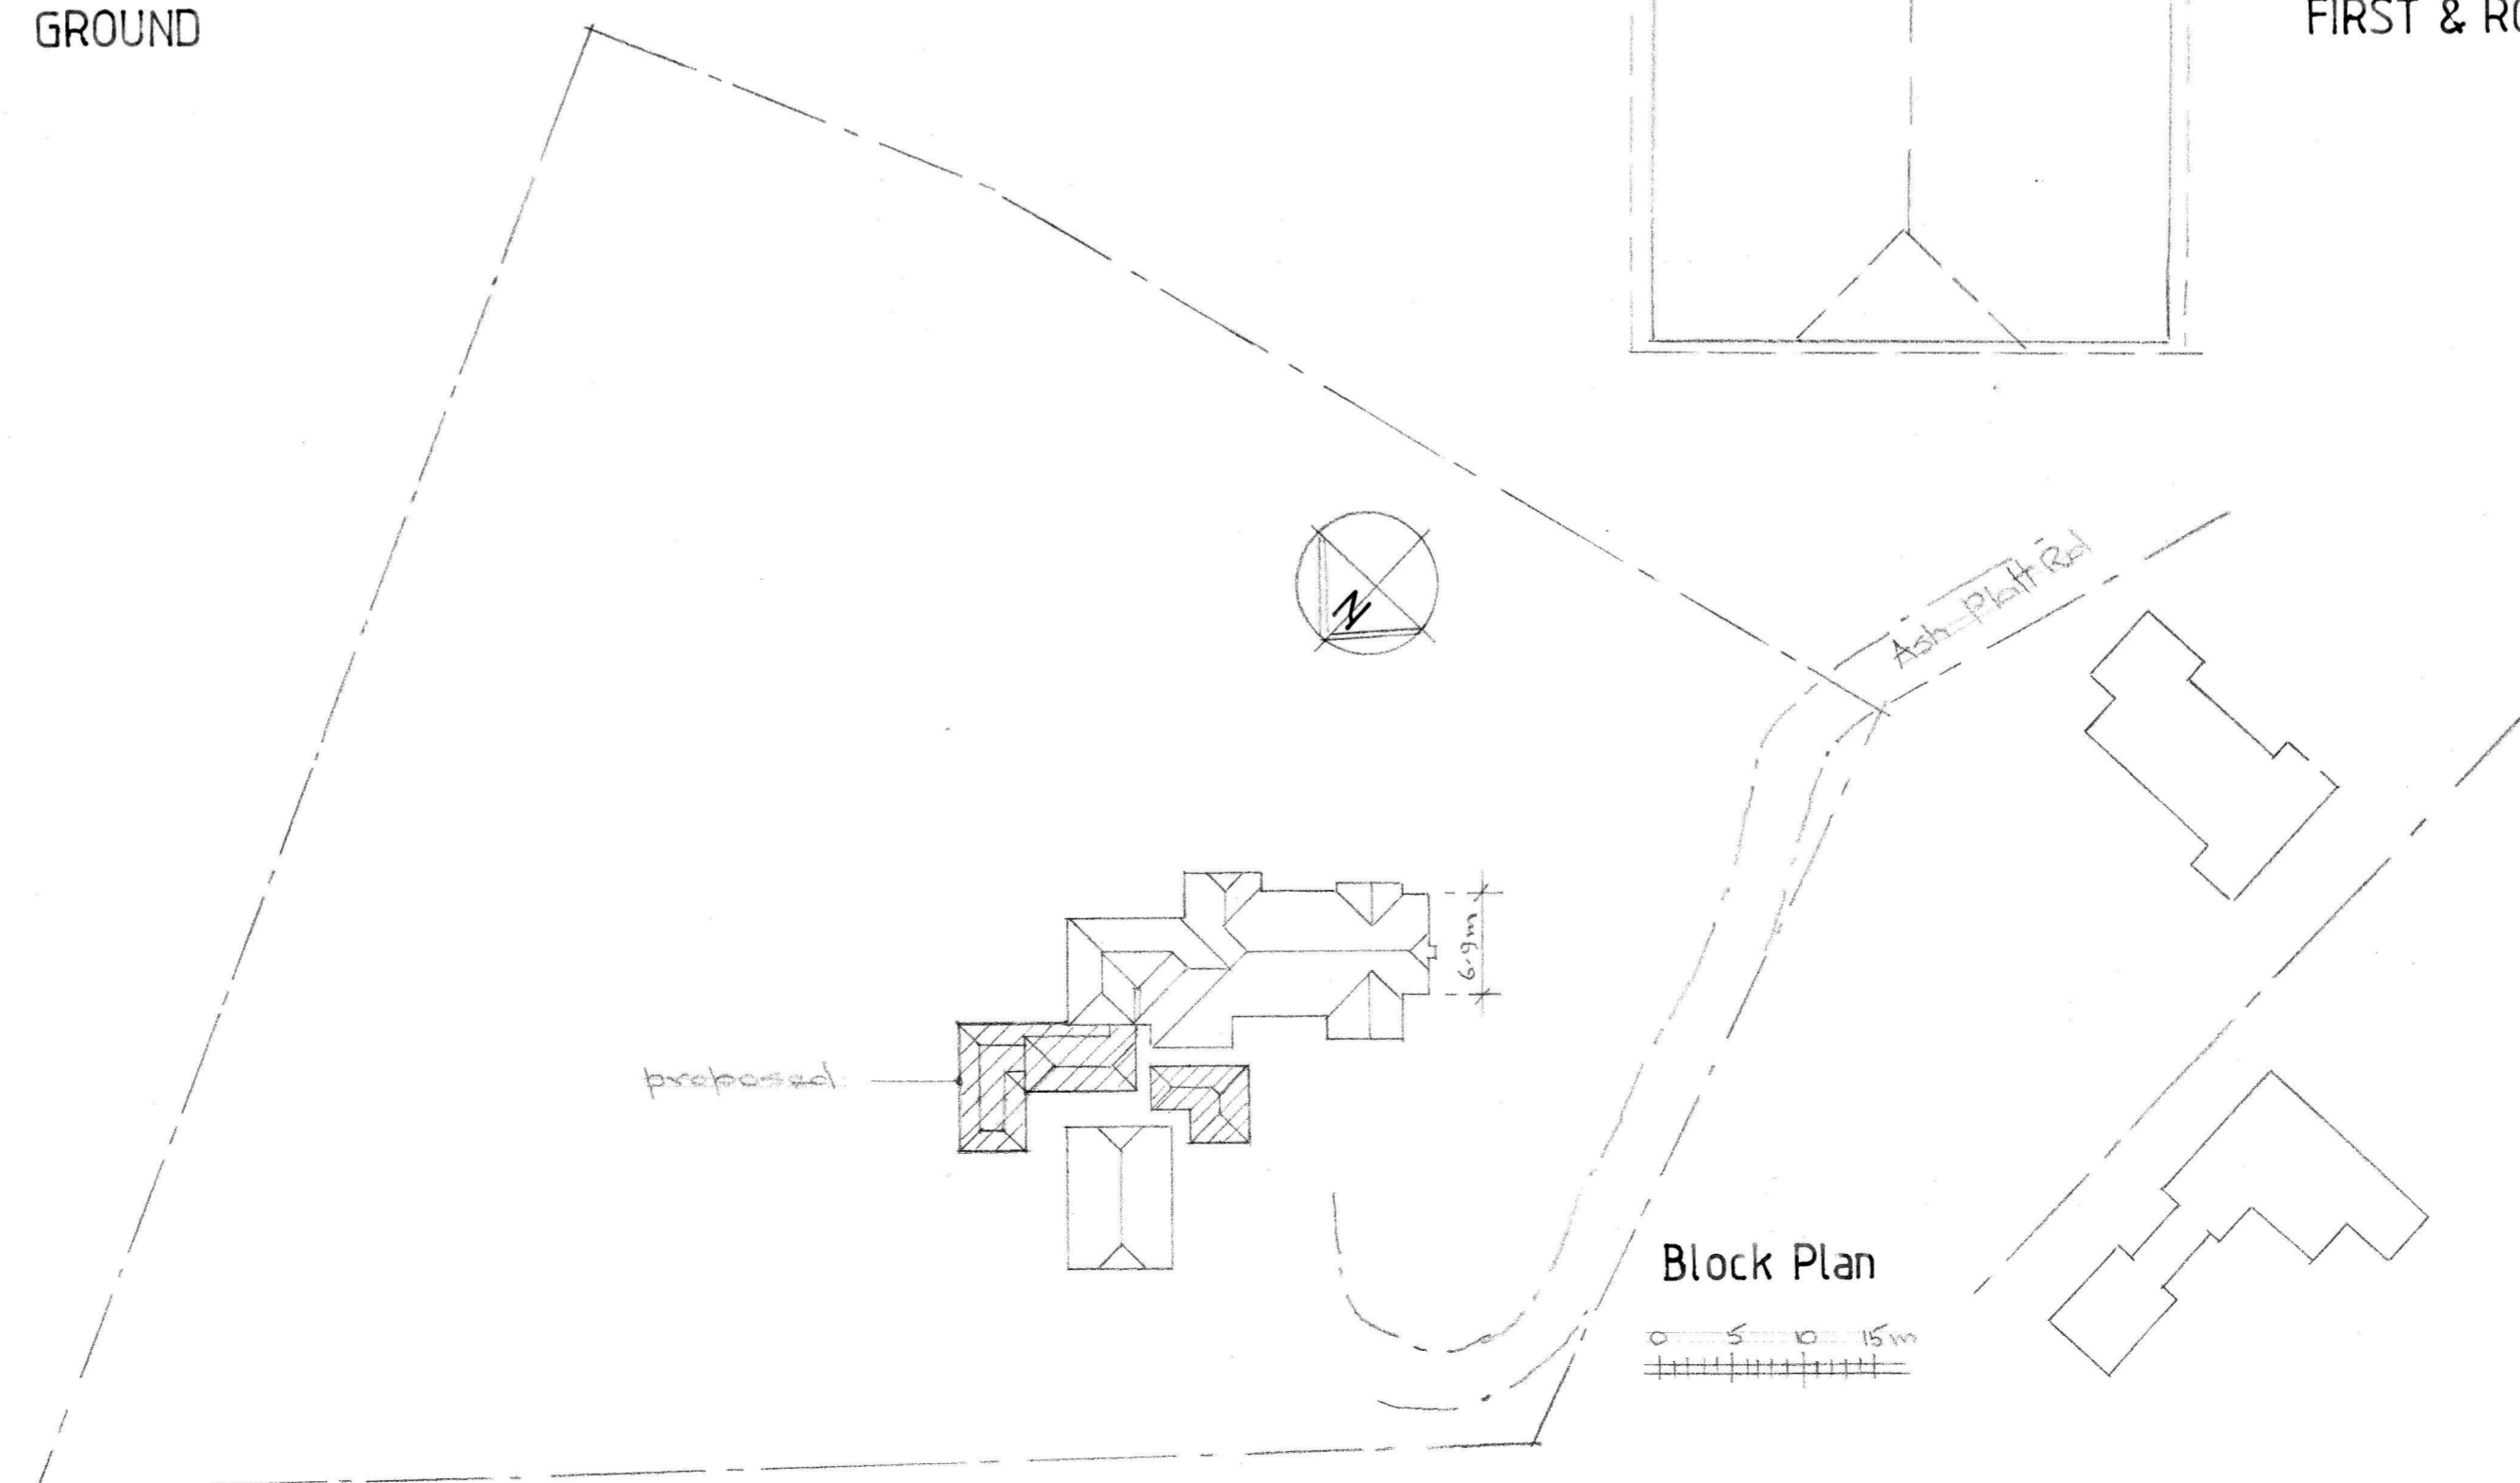

GROUND

FIRST & ROOF PLAN

Block Plan

A	Date	Revisions

© copyright  
**Wyatt Glass Architects**  
 harmonious designs  
 Chartered Architects  
 Lime Tree House, 15 Lime Tree Walk  
 Sevenoaks, Kent TN13 1YH  
 T: 01732 746621  
 E: info@wyattglass.co.uk  
 www.wyattglass.co.uk  
 RIBA  
 Chartered Practice

Client

Job Title  
**GREAT OAKS**

Drawing Title  
**PROPOSED PLANS**

Scale 1:100

Date Nov '25 Drawn by

Dwg. No. 2016/03 Rev.