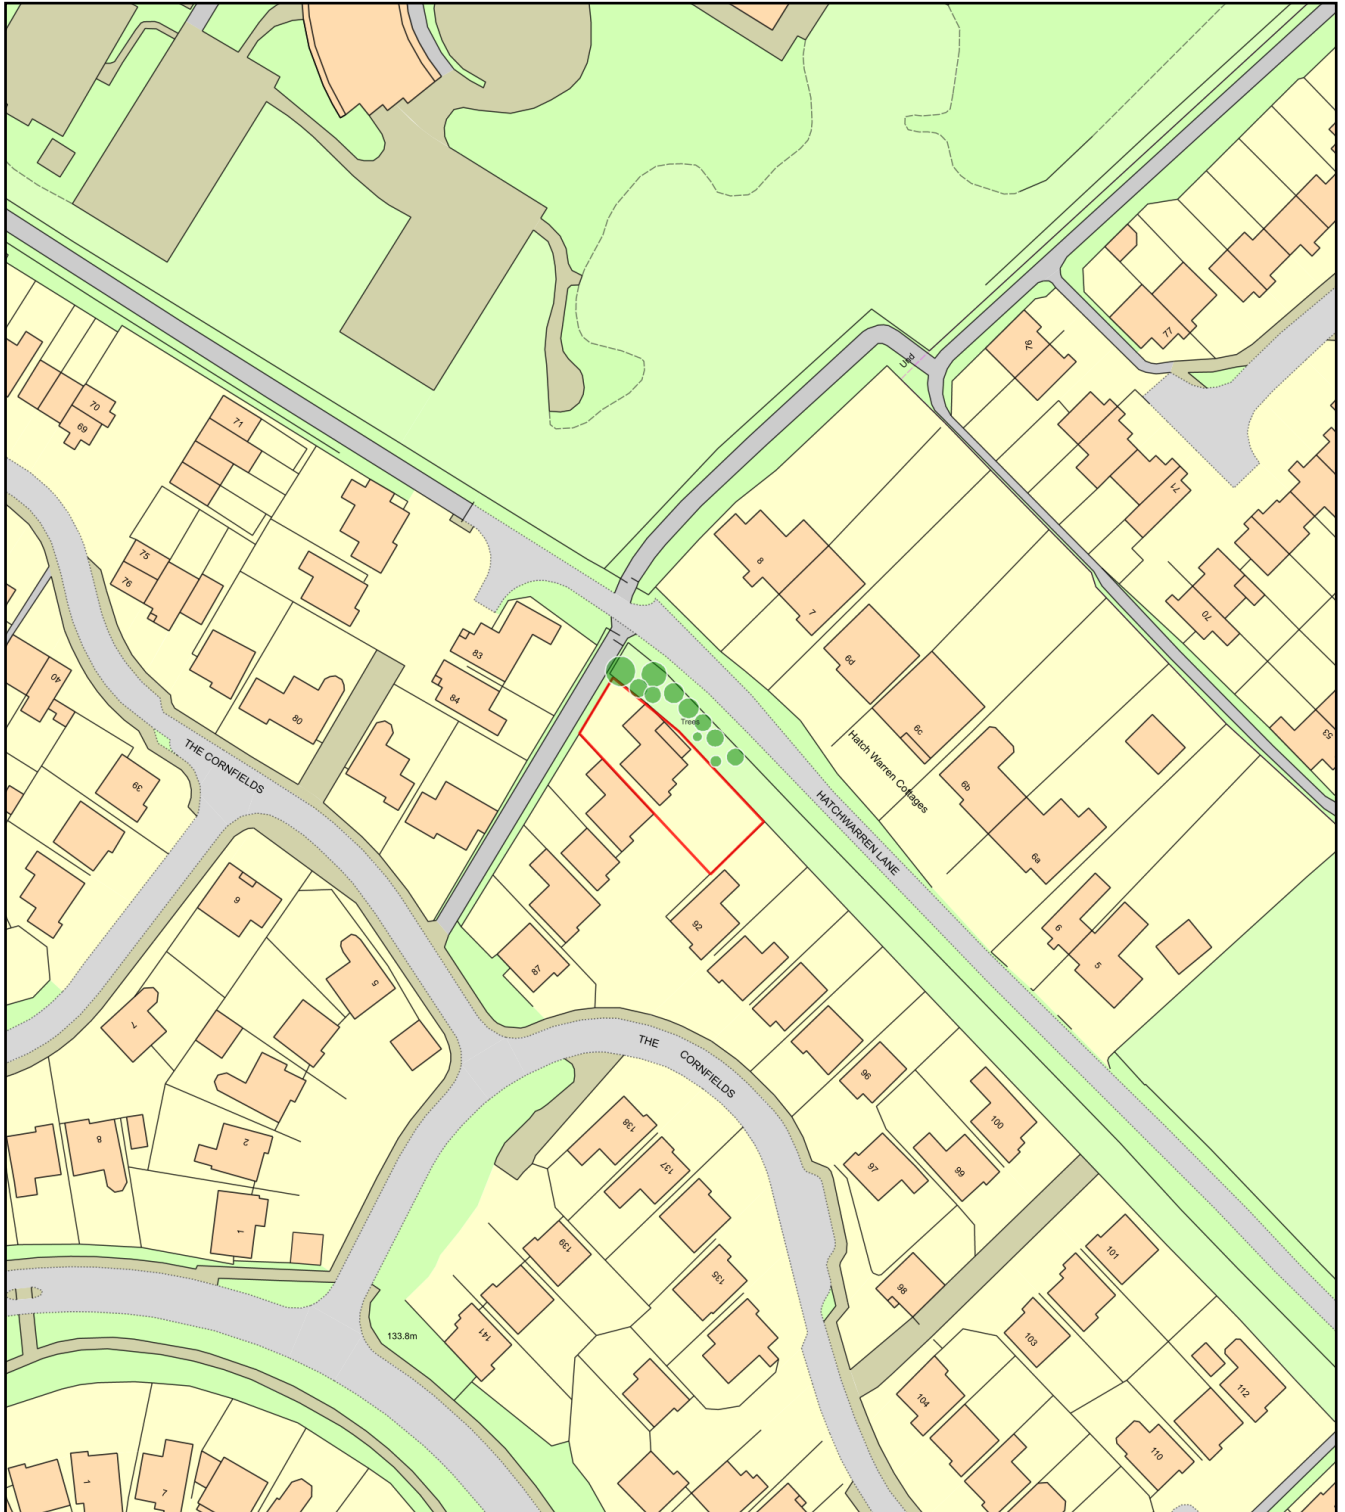

# Location Plan - 91 The Cornfields

Plan Produced for: Ian Bailes  
Date Produced: 06 May 2021  
Plan Reference Number: TQRQM21126101112796  
Scale: 1:1250 @ A4