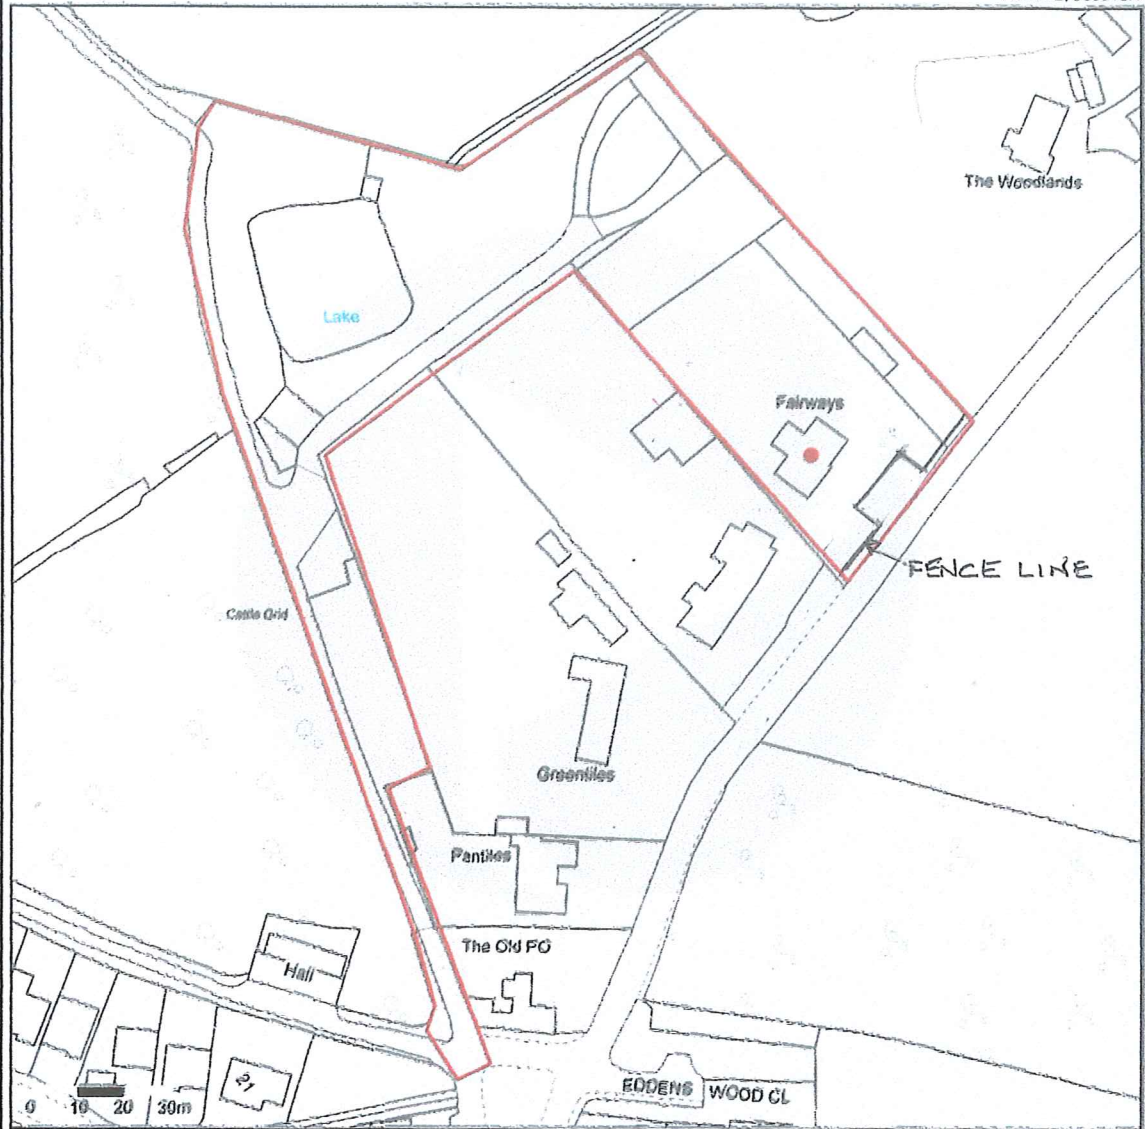

419459E, 300515N

419218E, 300274N

For Reference Purposes Only (8812970)  
 ©Crown copyright and database rights 2020. OS 100029622

Fairways  
 Drayton Lane  
 Drayton Bassett  
 Tamworth  
 Staffordshire  
 B76 3TS

SCALE: 1/1250

Case Reference: HD/39025/002