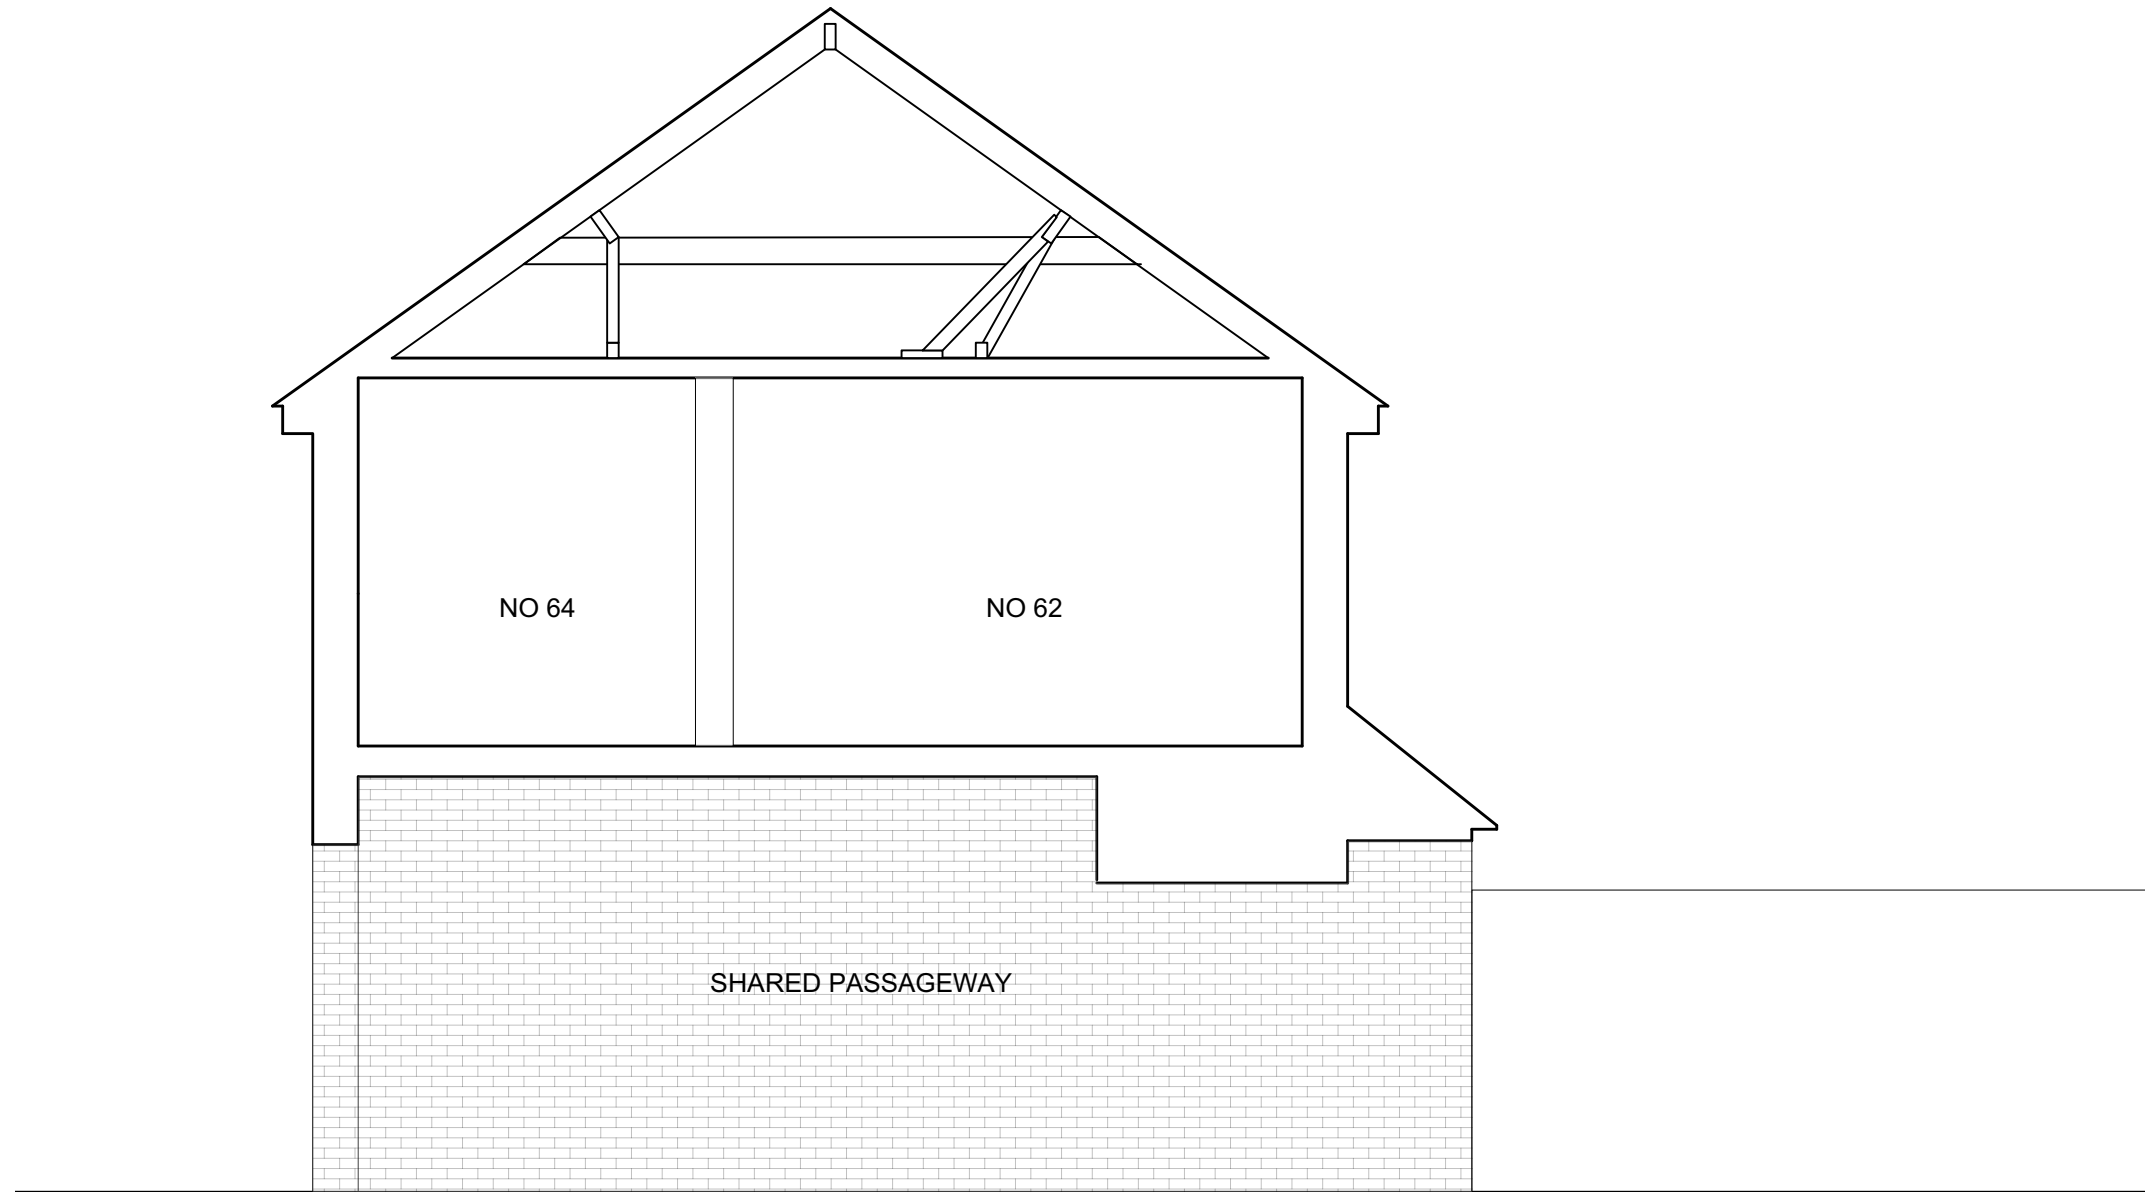

0 1 2 M

1 East Elevation
Scale: 1:50

No.	Date	By	Comments
-	23.02.21	ST	Issued for Planning

Revisions

PRELIMINARY			
Wolsey Road, Oxford OX2 7TA			
Drawing Title Ex East Elevation			
Drawing Number 100-31-003			
Drawn	Scale	Date	Revision
ST	1:50@A3	Feb 21	-