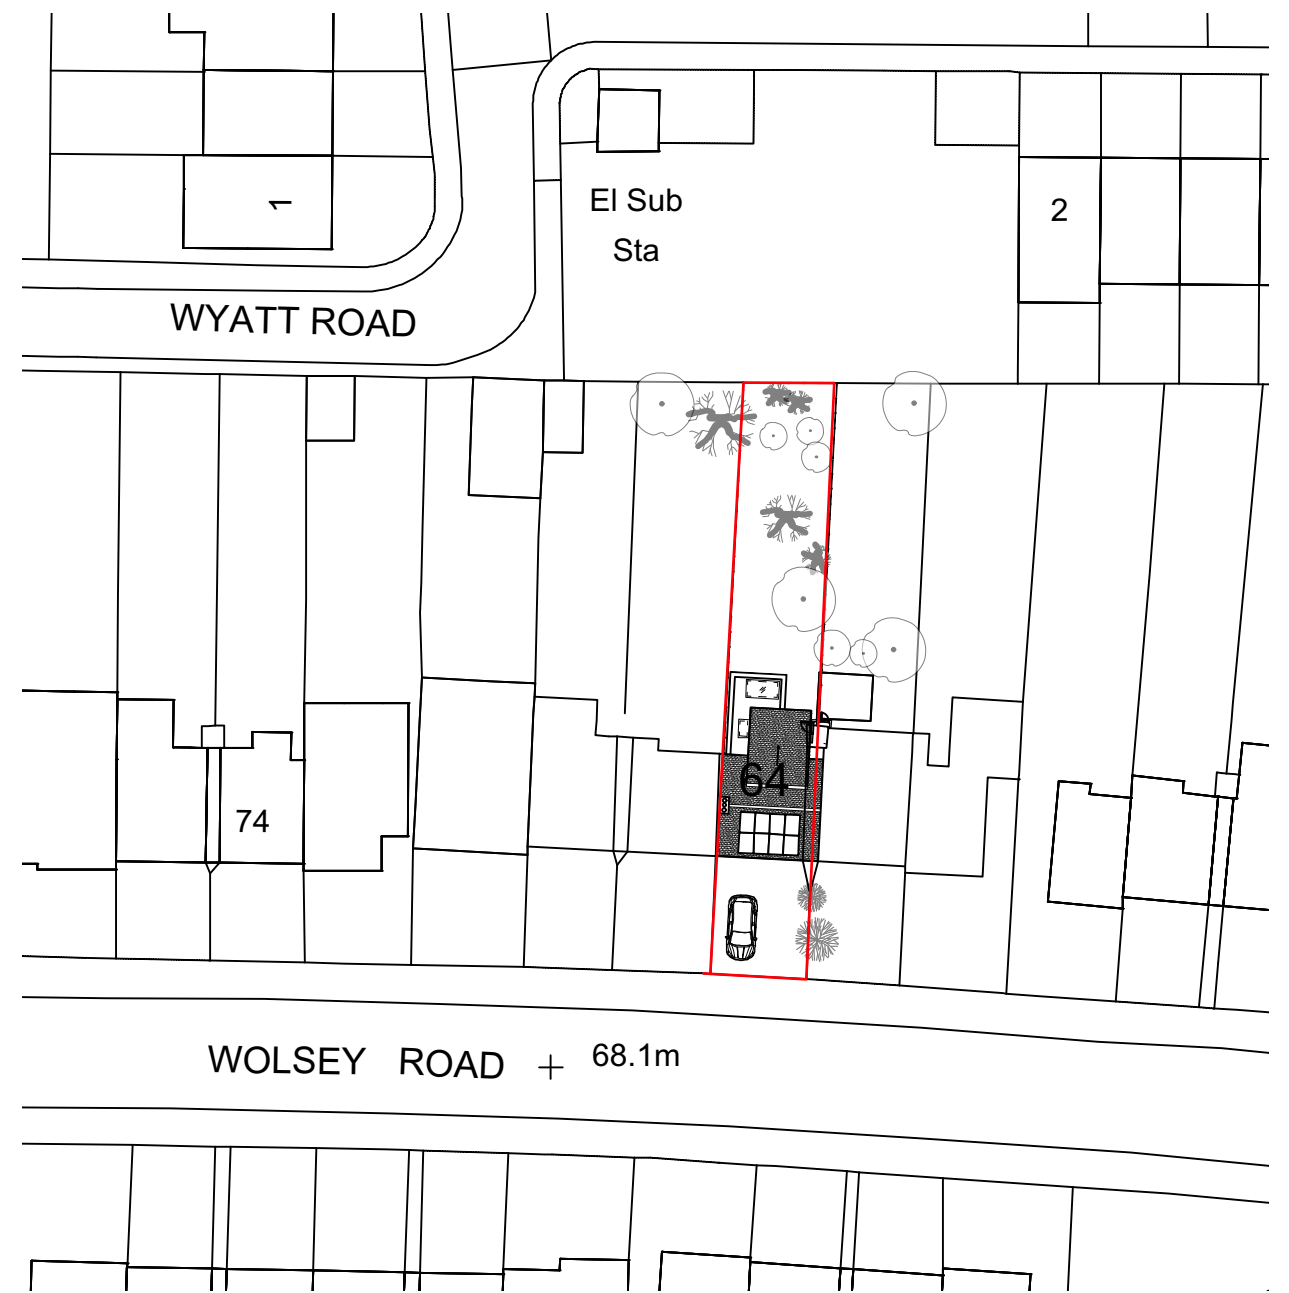

1 **Proposed Block Plan**
Scale: 1:500

2 **Site Plan (as 21/00451/FUL)**
Scale: 1:500

P2	28.05.2021	ST	Issued for Planning
P1	17.02.2020	ST	Issued for Planning
-	22.12.20	ST	Issued for Preplanning
No.	Date	By	Comments
Revisions			

PRELIMINARY			
Wolsey Road, Oxford			
OX2 7TA			
Drawing Title			
Block Plan of Site			
Drawing Number			
100-002			

Drawn	Scale	Date	Revision
ST	1:50@A3	Oct 20	P2