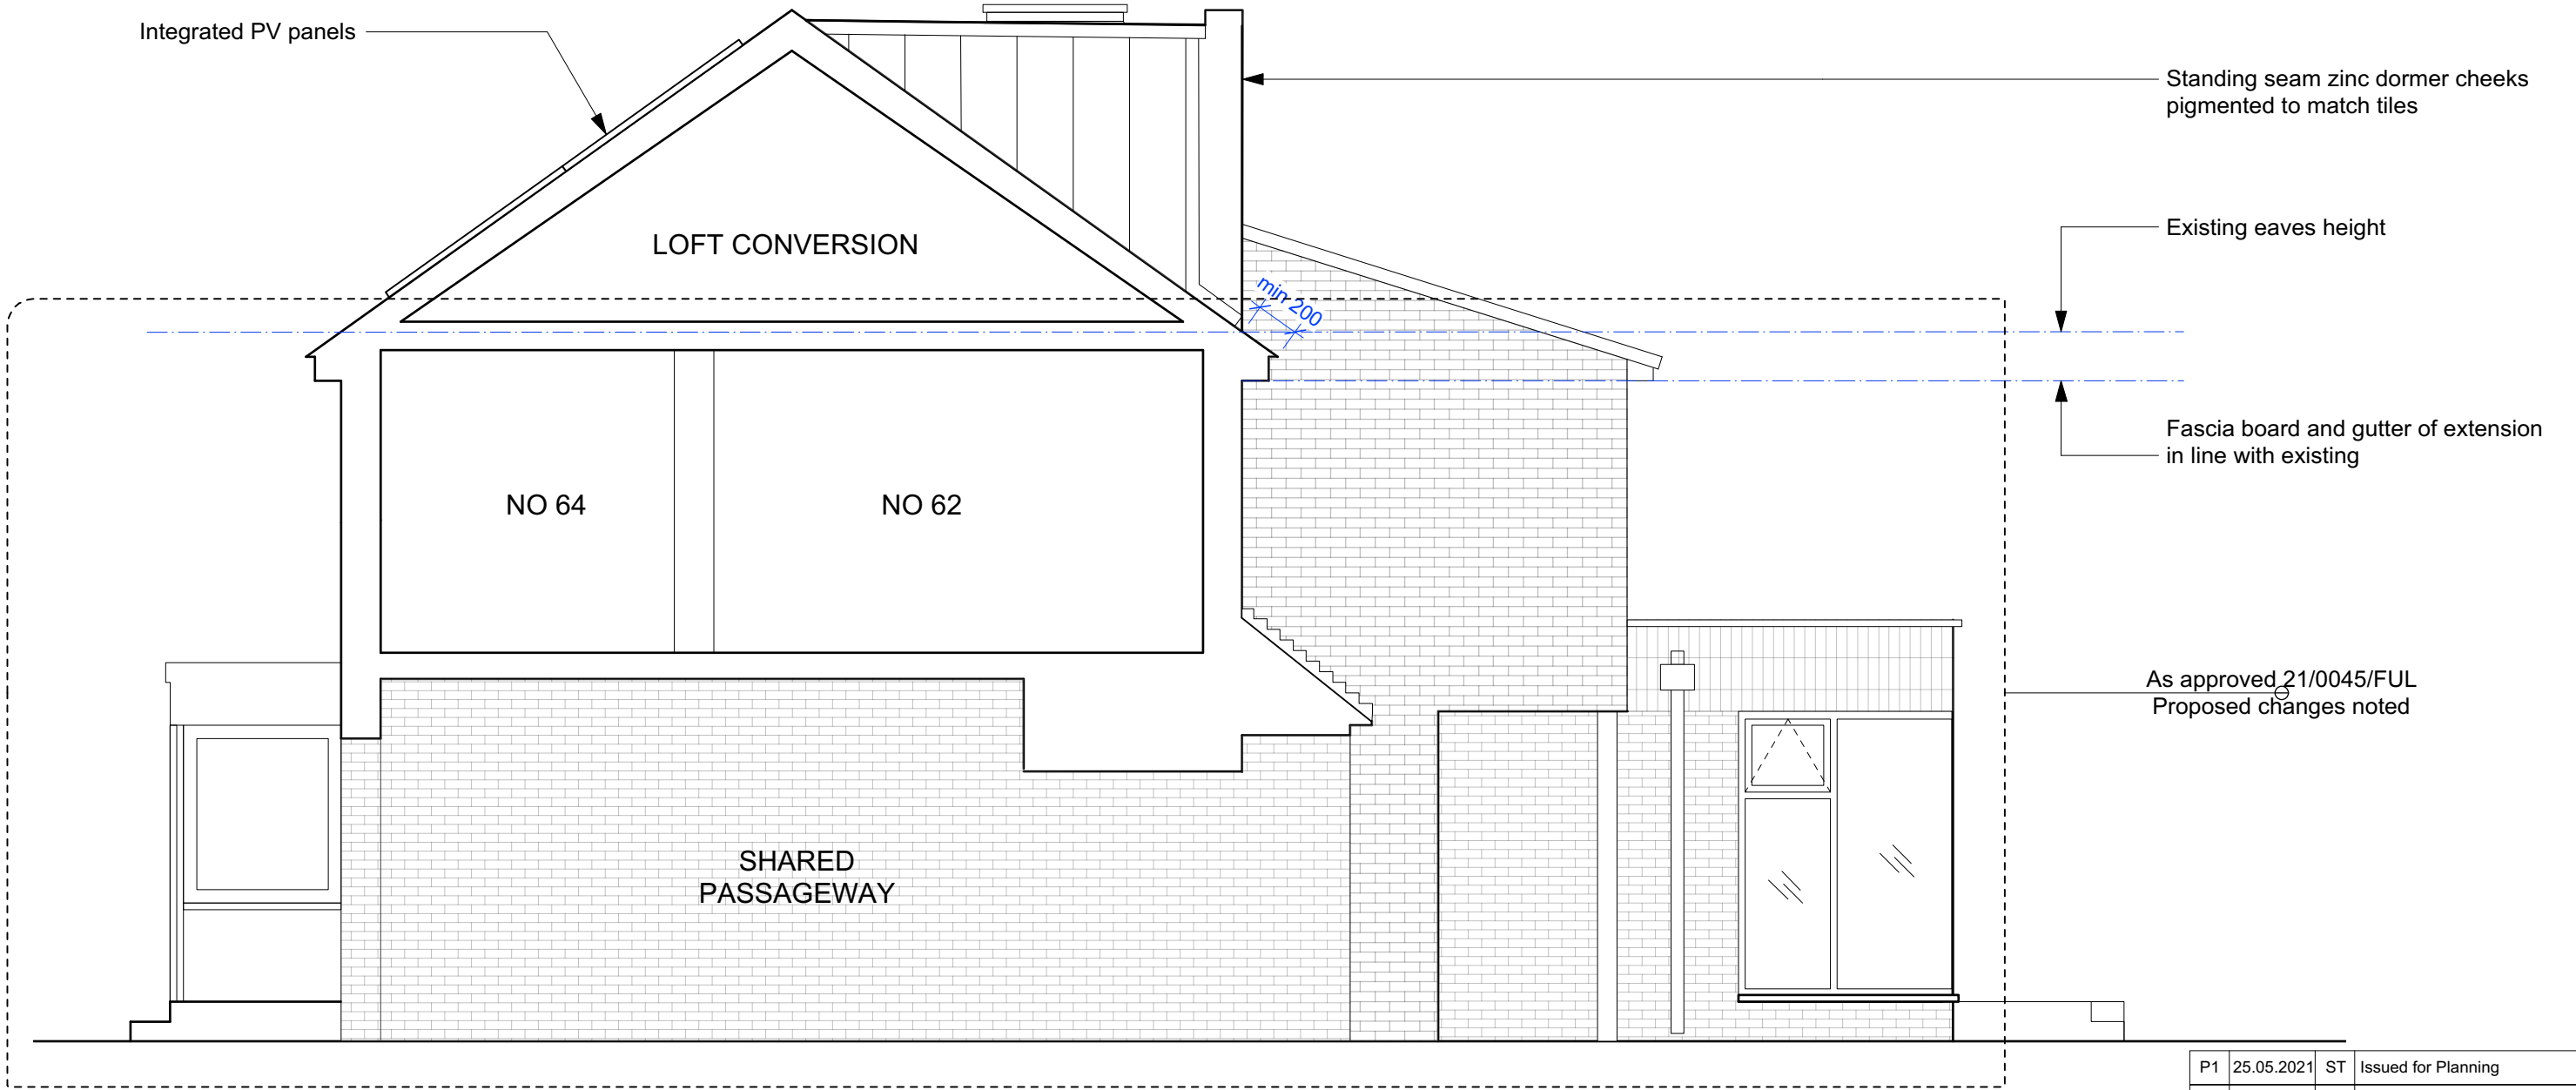

0 1 2 M

1 Proposed East Elevation
Scale: 1:50

P1	25.05.2021	ST	Issued for Planning
-	23.02.2020	ST	Issued for Planning
No.	Date	By	Comments
Revisions			

PRELIMINARY			
Wolsey Road, Oxford			
OX2 7TA			
Drawing Title			
East Elevation			
Drawing Number			
100c-30-003			
Drawn	Scale	Date	Revision
ST	1:50@A3	Oct 20	P01