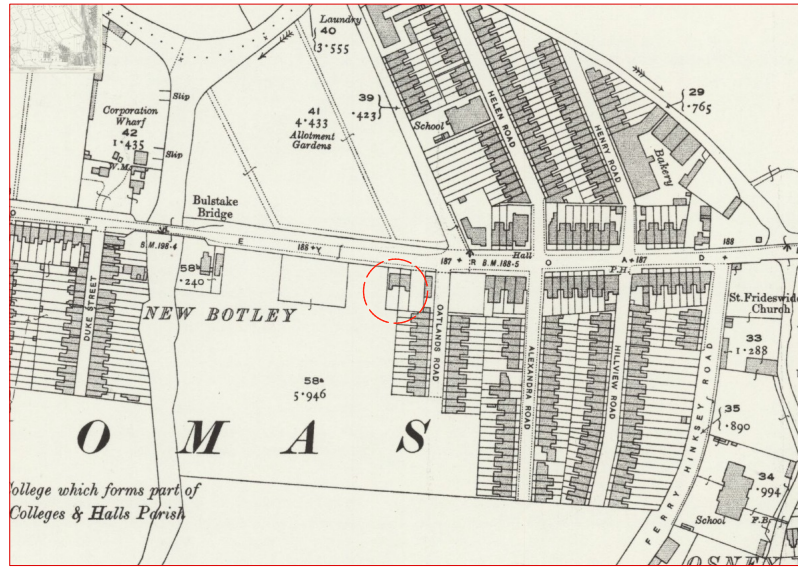

1921

Please note
© This drawing and any design hereon is the copyright of MacLean Architecture + Design Ltd. and must not be reproduced without their written consent. All drawings remain the intellectual property of MacLean Architecture and Design Ltd. Do not scale from this drawing. Use only figured dimensions. All dimensions to be checked on site. Any errors, discrepancies or omissions must be reported to the contract administrator.

rev	description	date
client name	MARISA & MARK GILLETT	project no. 2103
project title	81 BOTLEY ROAD	dwg no. 1/102
sheet title	Permitted Development Rights	scale 1:100
project status	Technical Design	drawn by LM