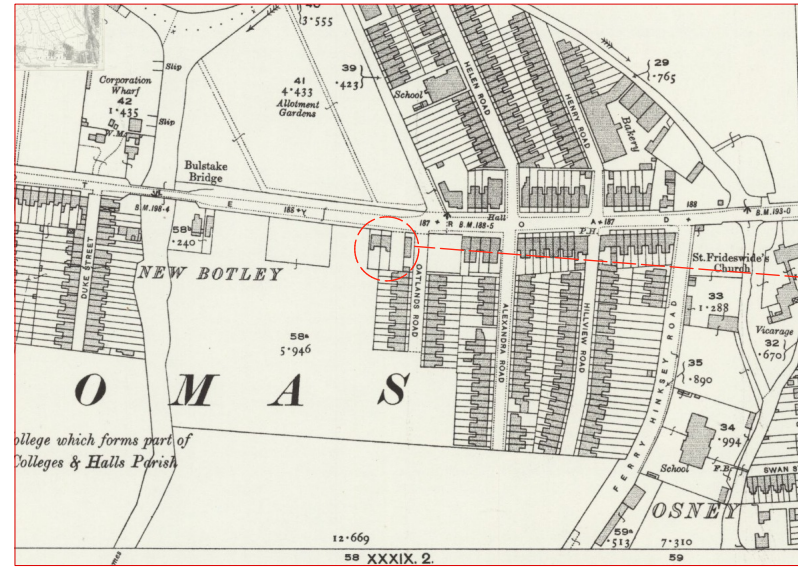

1938

Please note
© This drawing and any design hereon is the copyright of MacLean Architecture + Design Ltd. and must not be reproduced without their written consent. All drawings remain the intellectual property of MacLean Architecture and Design Ltd. Do not scale from this drawing. Use only figured dimensions. All dimensions to be checked on site. Any errors, discrepancies or omissions must be reported to the contract administrator.

rev	description	date
client name	MARISA & MARK GILLETT	project no. 2103
project title	81 BOTLEY ROAD	dwg no. 1/102
sheet title	Permitted Development Rights	scale 1:100
project status	Technical Design	drawn by LM