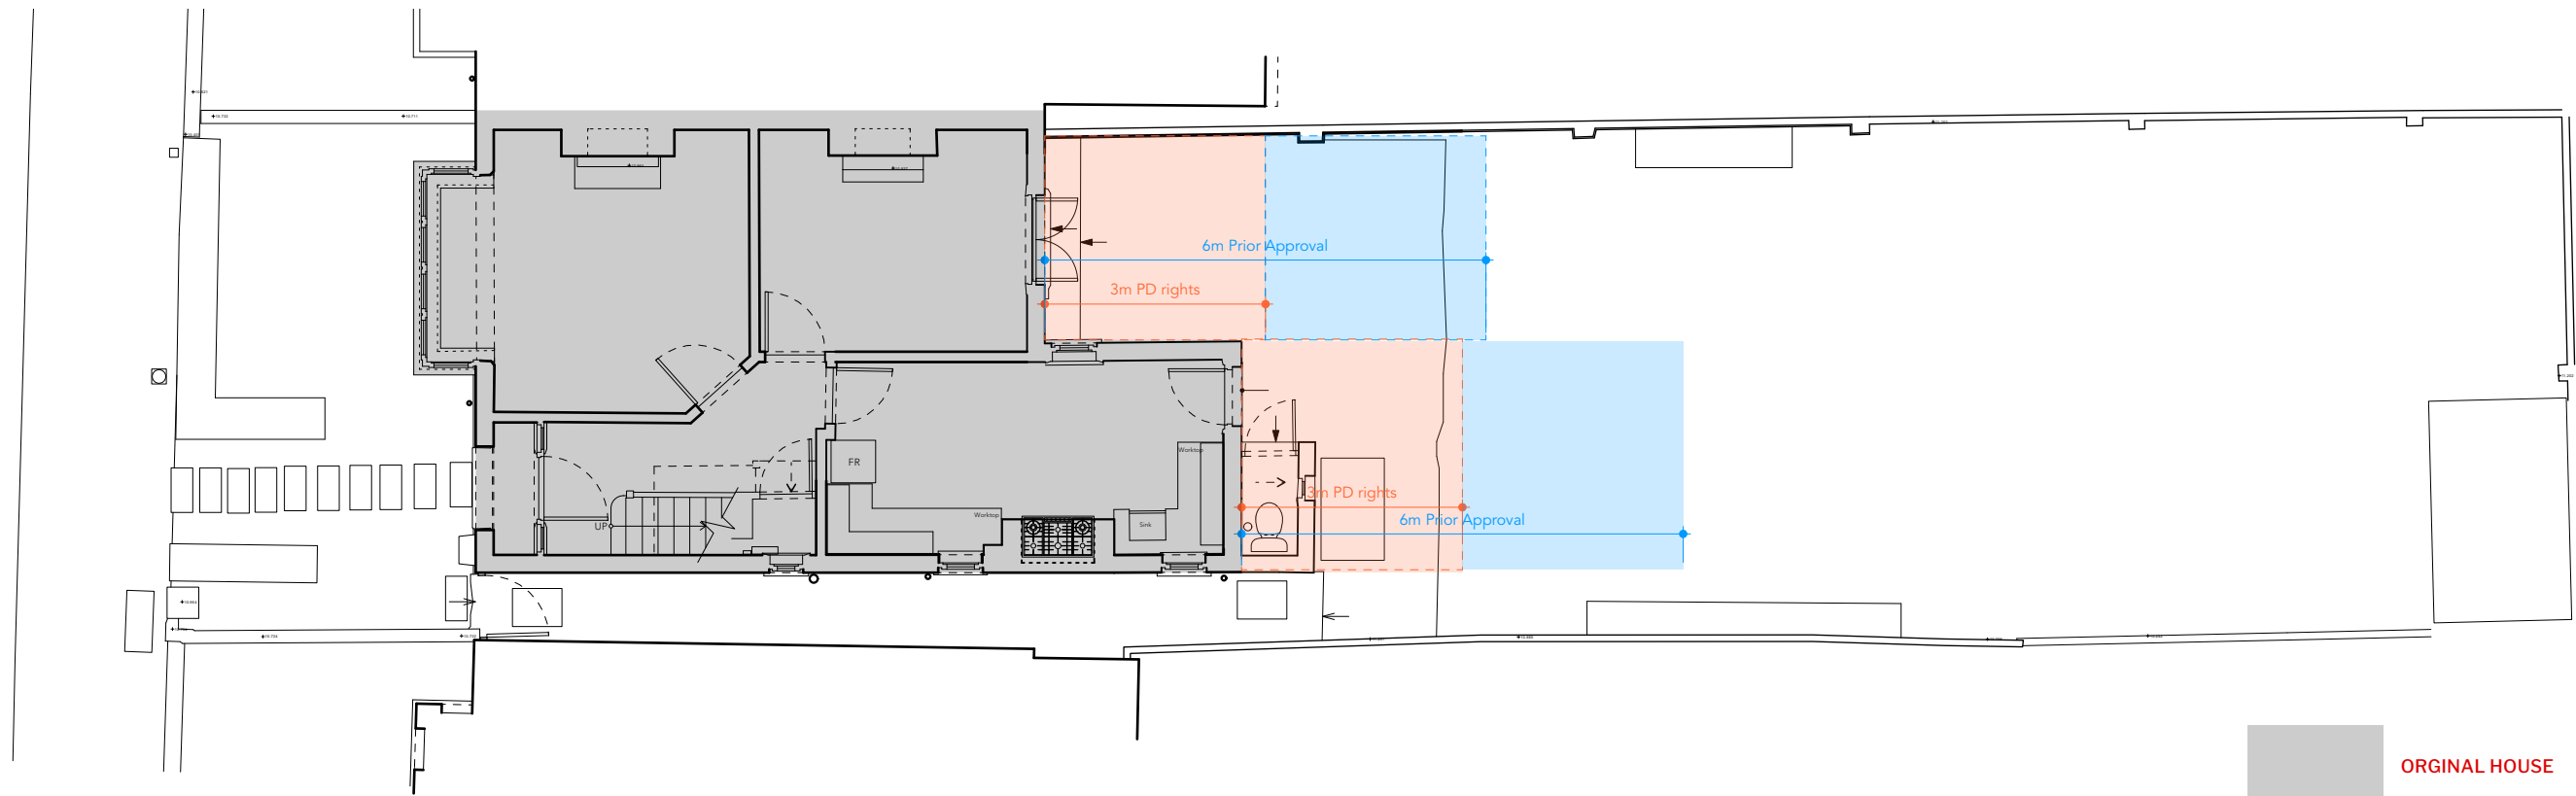

Please note
© This drawing and any design hereon is the copyright of MacLean Architecture + Design Ltd. and must not be reproduced without their written consent. All drawings remain the intellectual property of MacLean Architecture and Design Ltd. Do not scale from this drawing. Use only figured dimensions. All dimensions to be checked on site. Any errors, discrepancies or omissions must be reported to the contract administrator.

rev	description	date
client name	MARISA & MARK GILLETT	project no. 2103
project title	81 BOTLEY ROAD	dwg no. 1/102
sheet title	Permitted Development Rights	scale 1:100
project status	Technical Design	drawn by LM