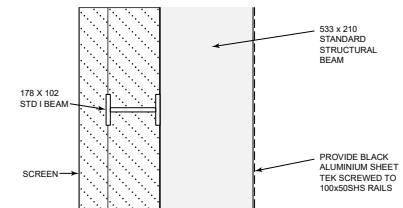

LED DIGITAL 48 SHEET - FREESTANDING

PROPOSED DETAIL A
SCALE 1:25

MESH DETAIL B
SCALE 1:25

Site:

Land opposite 58 Darnley Street, Glasgow G41 2SE

Title:

Proposed Specifications

Date: