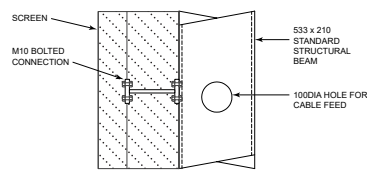

LED DIGITAL 48 SHEET - FREESTANDING

PROPOSED DETAIL A
SCALE 1:25

MESH DETAIL B
SCALE 1:25

Site:

Land opposite 58 Darnley Street, Glasgow G41 2SE

Title:

Proposed Specifications

Date: