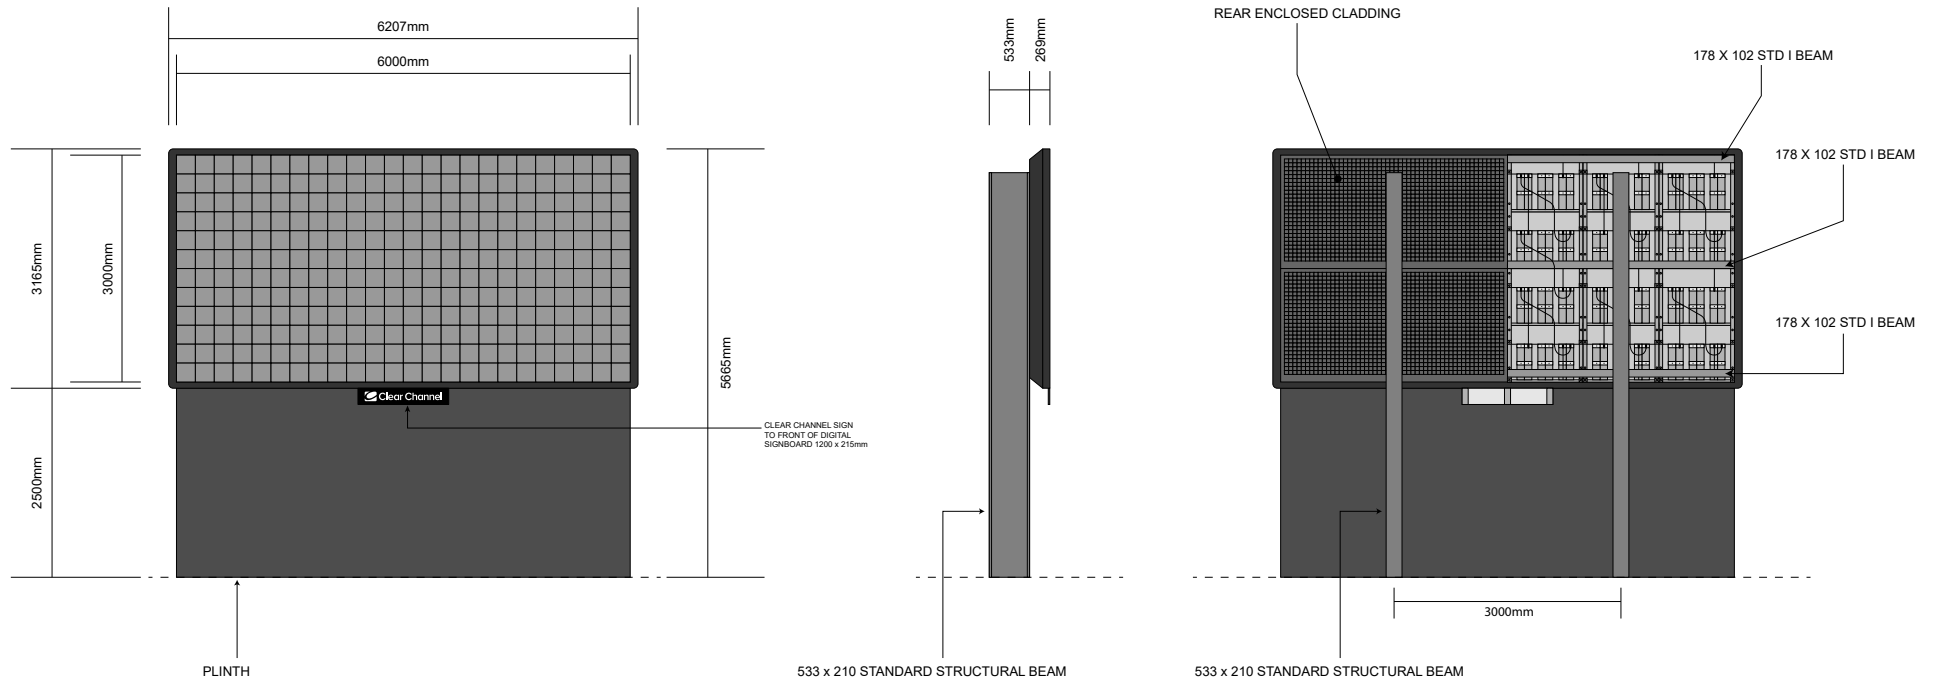

LED DIGITAL 48 SHEET - FREESTANDING

PROPOSED DETAIL A
SCALE 1:25

MESH DETAIL B
SCALE 1:25

Site:

Land opposite 58 Darnley Street, Glasgow G41 2SE

Title:

Proposed Specifications

Date:

01/06/2021

Dwg. No.:

PY4062/008

Rev.:

Scale: 1:100@A4