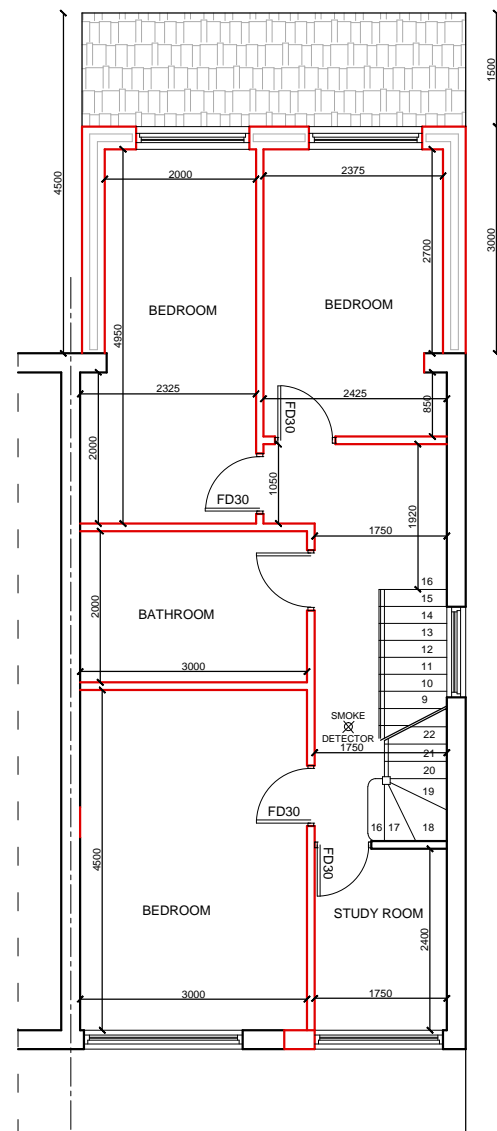

PROPOSED GROUND FLOOR PLAN

PROPOSED FIRST FLOOR PLAN

PROPOSED LOFT FLOOR PLAN

Drawn By	AT
Drawing No	KD/EXT/PP/66/20/S-213.3
Date	May 2021
Scale	1:100 @ A3

PROPOSED DOUBLE STOREY REAR EXTENSION

Client:
Mr. Zyorunas Sukevicius
142 South Road
Essex
RM15 6DA