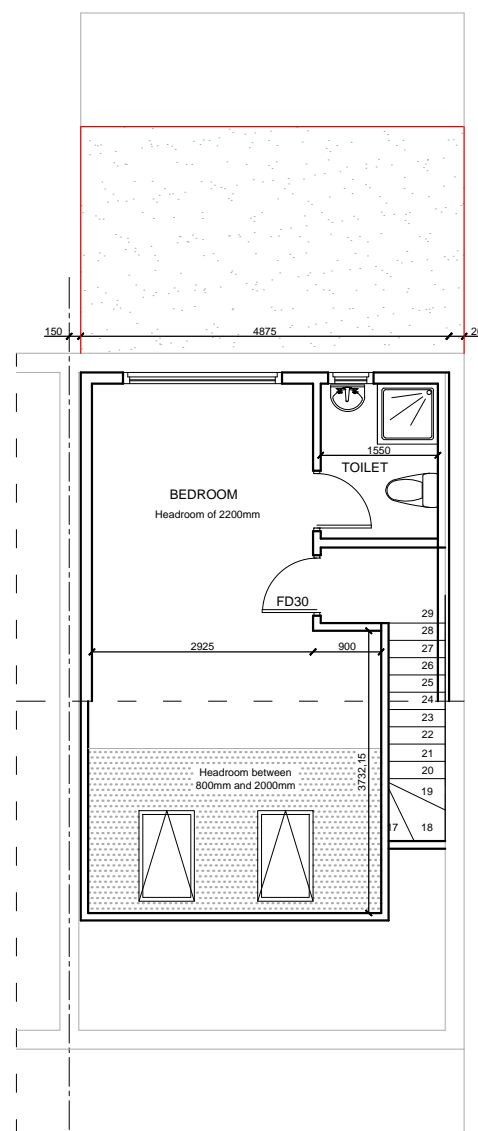

PROPOSED GROUND FLOOR PLAN

PROPOSED FIRST FLOOR PLAN

PROPOSED LOFT FLOOR PLAN

Drawn By	AT
Drawing No	KD/EXT/PP/66/20/S-213.3
Date	May 2021
Scale	1:100 @ A3

PROPOSED DOUBLE STOREY REAR EXTENSION

Client:
Mr. Zyorunas Sukevicius
142 South Road
Essex
RM15 6DA