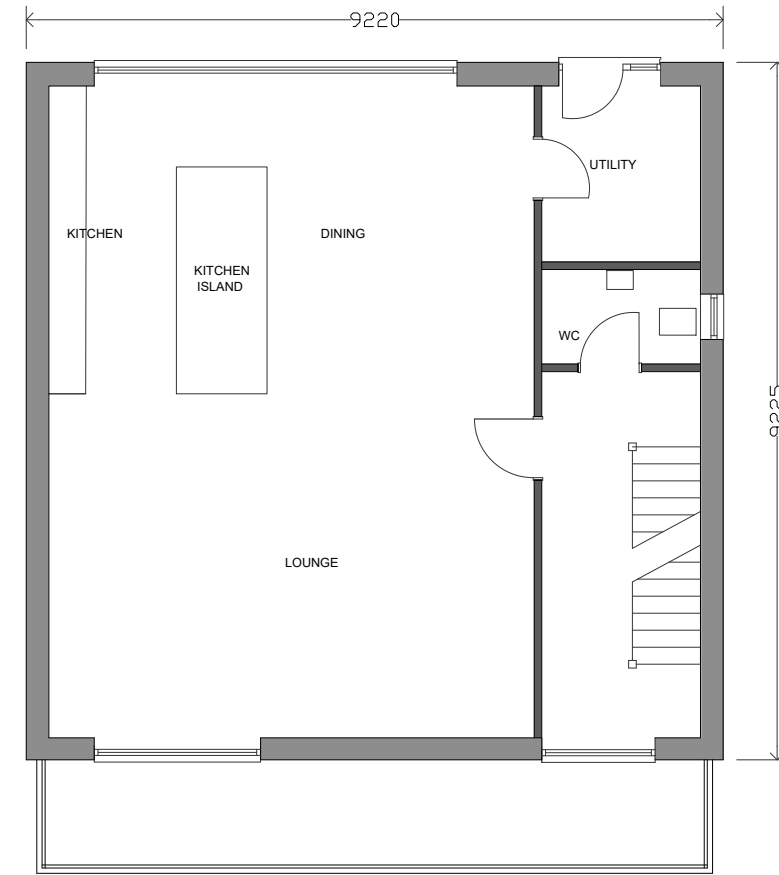

GROUND FLOOR PLAN

FIRST FLOOR PLAN

AMENDMENTS: Plot numbers changed. May 2021

k.j.lloyd AADip. RIBA
 CHARTERED ARCHITECT

49 Coed Y Pia, Llanbradach
 Caerphilly, CF83 3PT

PROJECT
 PROPOSED DWELLING
 PLOTS 9, 11 & 13, PHASE 1
 THE GLADE
 WYLLIE

SCALE 1:100 @ A3 DATE MAY 2021
 DRAWN KL DRG. NO. 01

DRAWING GROUND AND FIRST FLOOR PLANS

THIS DRAWING IS COPYRIGHT