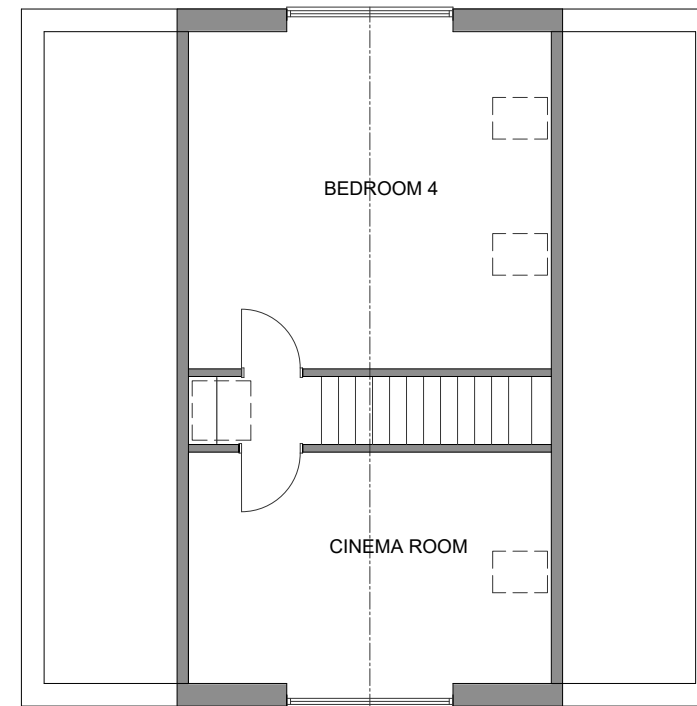

SECOND FLOOR PLAN

ROOF PLAN

AMENDMENTS: Plot numbers changed. May 2021

k.j.lloyd AADip. RIBA CHARTERED ARCHITECT		49 Coed Y Pia, Llanbradach Caerphilly, CF83 3PT	
PROJECT PROPOSED DWELLING PLOTS 9, 11 & 13, PHASE 1 THE GLADE WYLLIE		SCALE 1:100 @ A3	DATE MAY 2021
DRAWING SECOND FLOOR AND ROOF PLANS		DRAWN KL	DRG. NO. 02