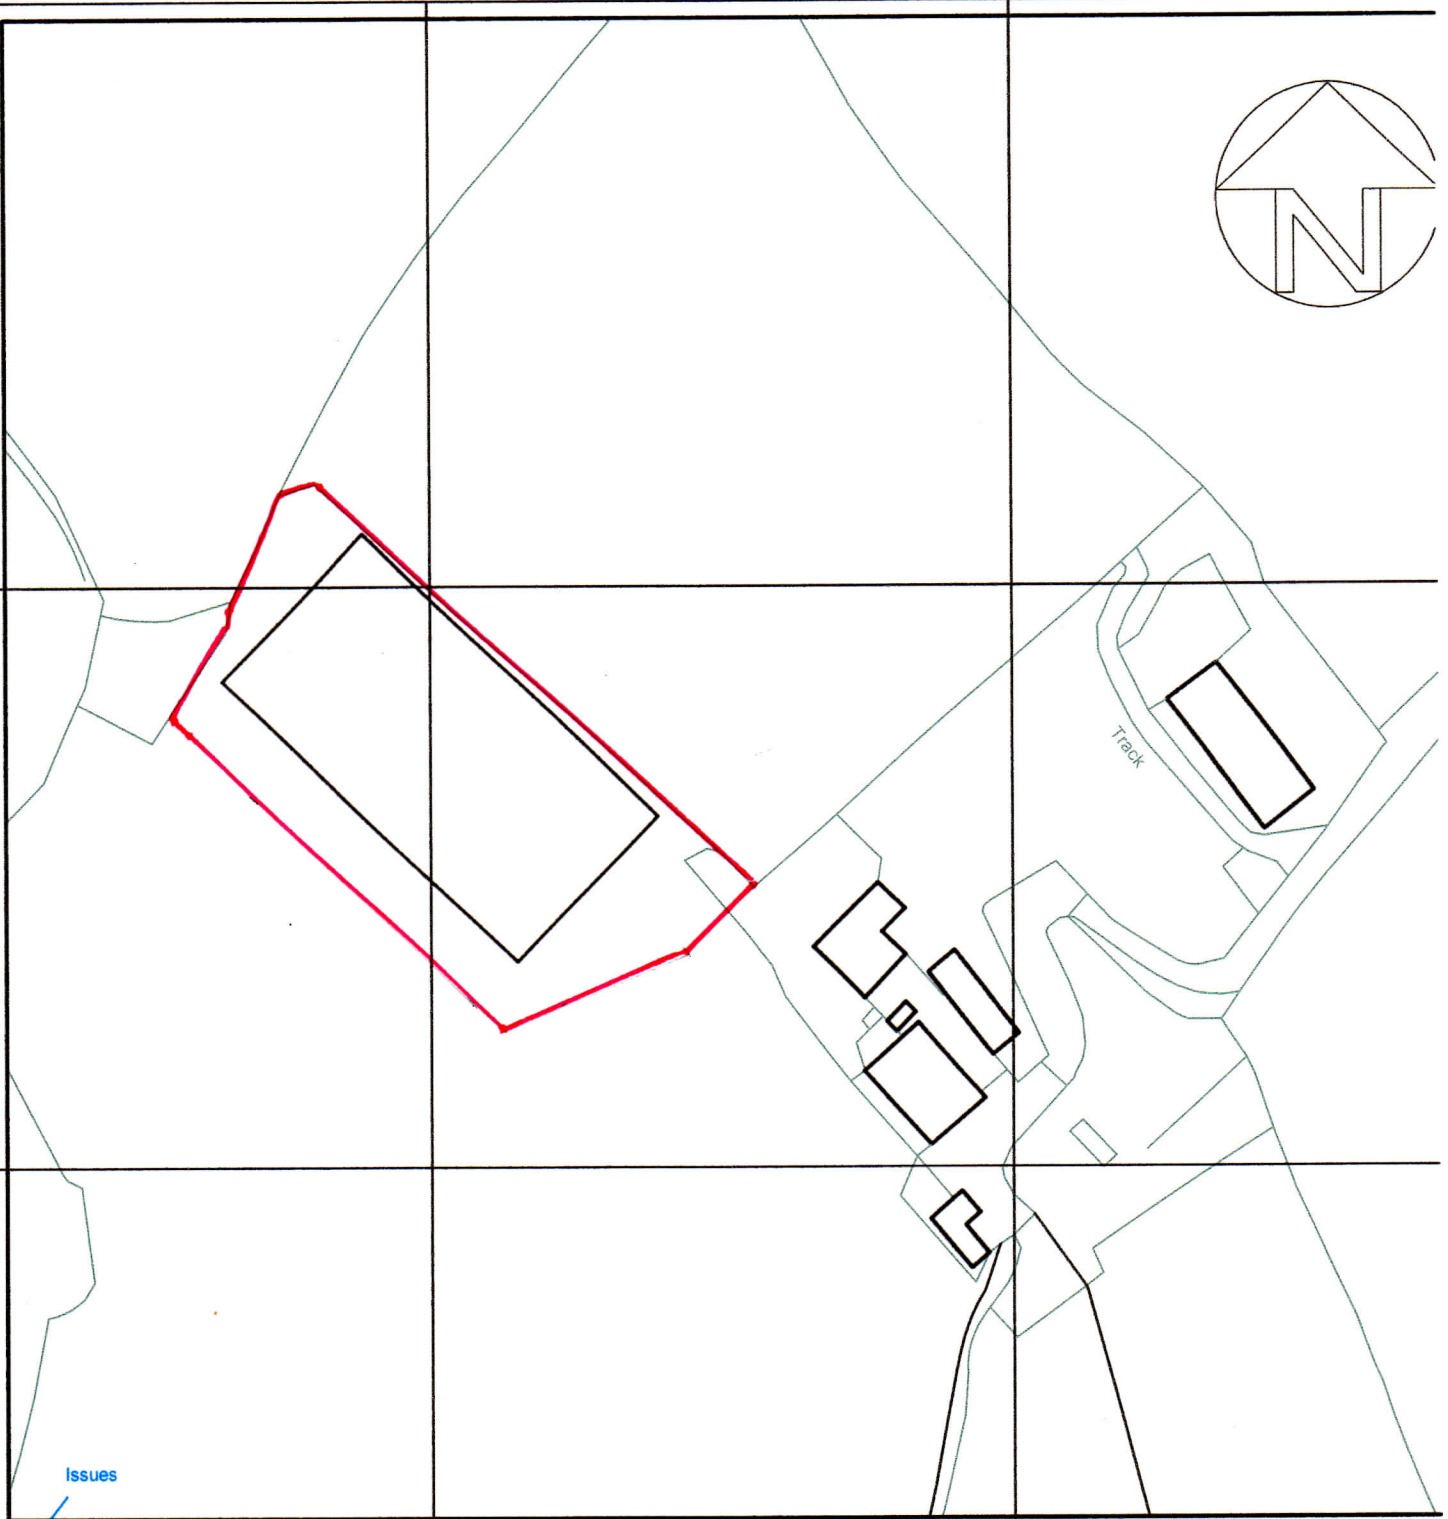

315300m

315400m

Site location plan @ 1:1250

Client

Mr R. Evans.

Project

Proposed horse training area on land at  
Pen-Yr-Heol Farm, Commin Road,  
Hollybush, NP12 0OY

Date:

May 2021

Scale:

1:1250

Job No:

3096

Drawing No:

Block plan

Revision

Date:

\*  
\*  
\*  
\*