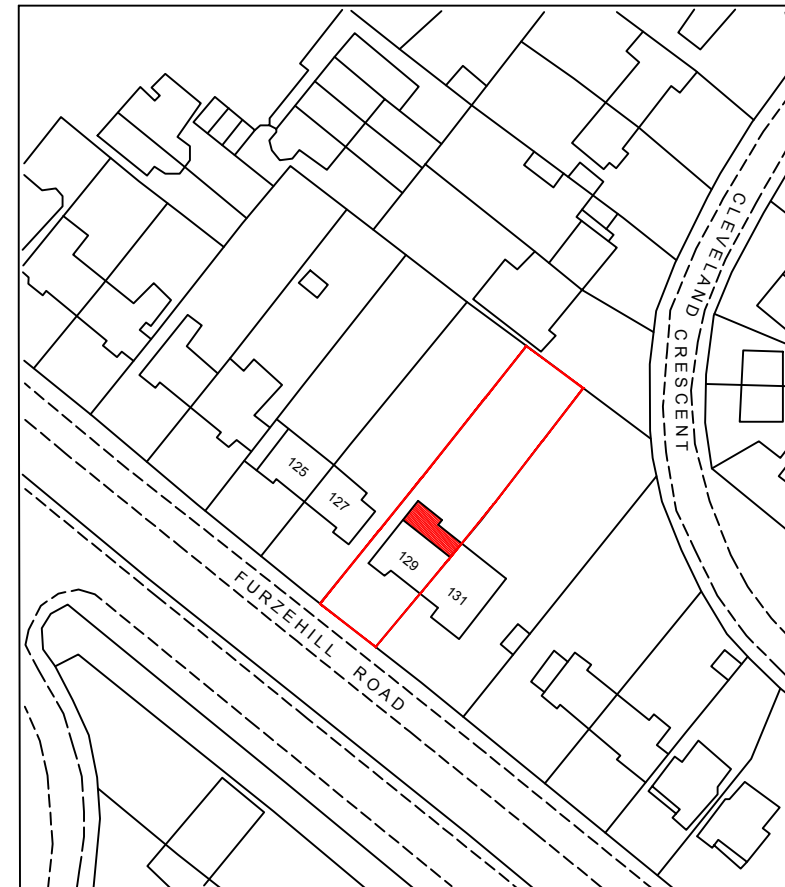

NOTES
 THIS DRAWING IS FOR PLANNING USE ONLY,
 STRUCTURE AND BUILDING CONTROL
 APPROVAL IS REQUIRED BEFORE
 COMMENCEMENT OF ANY BUILDING
 WORKS. DO NOT REPRODUCE THIS
 DRAWING WITHOUT PERMISSION, THIS
 DRAWING IS SUBJECT TO COPYRIGHT .

Drawing Title
SITE PLAN

Scale 1:1250	Date 05/03/2021	Checked AZ	Drawn By AZ
-----------------	--------------------	---------------	----------------

Drawing Number D11	Revision
-----------------------	----------