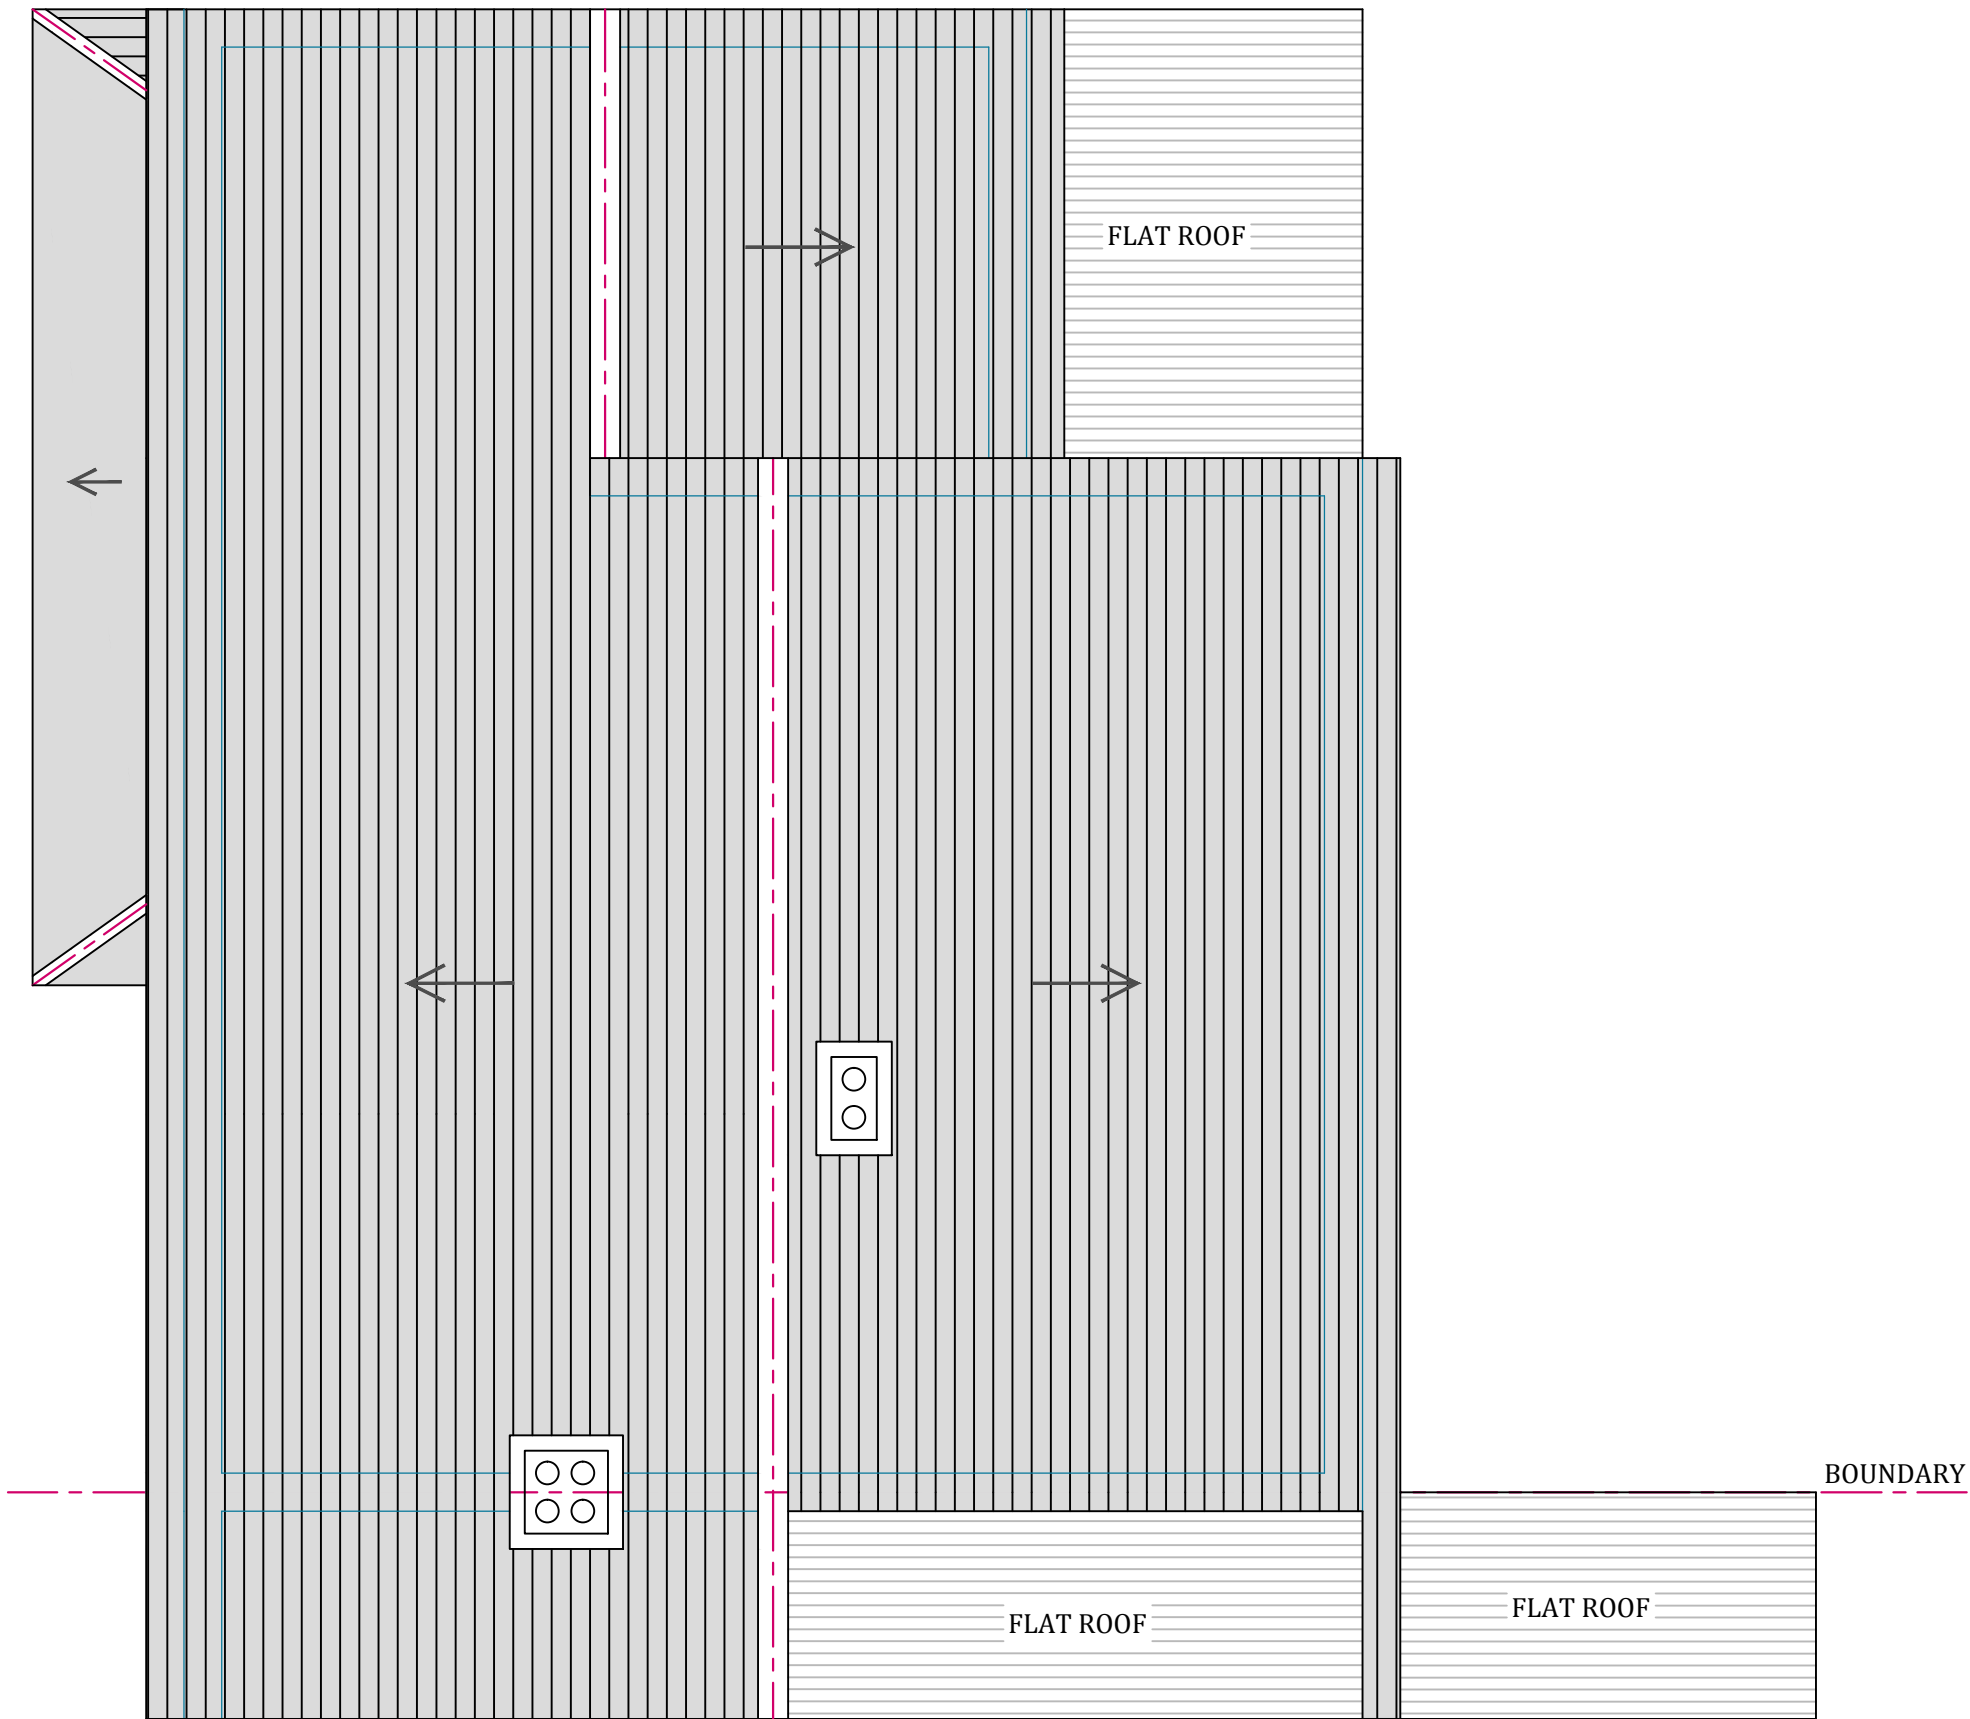

NOTES  
 THIS DRAWING IS FOR PLANNING USE ONLY.  
 STRUCTURE AND BUILDING CONTROL  
 APPROVAL IS REQUIRED BEFORE  
 COMMENCEMENT OF ANY BUILDING  
 WORKS. DO NOT REPRODUCE THIS  
 DRAWING WITHOUT PERMISSION. THIS  
 DRAWING IS SUBJECT TO COPYRIGHT .

Client  
**129 FURZEHILL ROAD  
 BOREHAMWOOD  
 HERTFORDSHIRE WD6 2DP**

Drawing Title  
**EXISTING ROOF PLAN**

Scale 1:50	Date 05/03/2021	Checked AZ	Drawn By AZ
Drawing Number D05			Revision