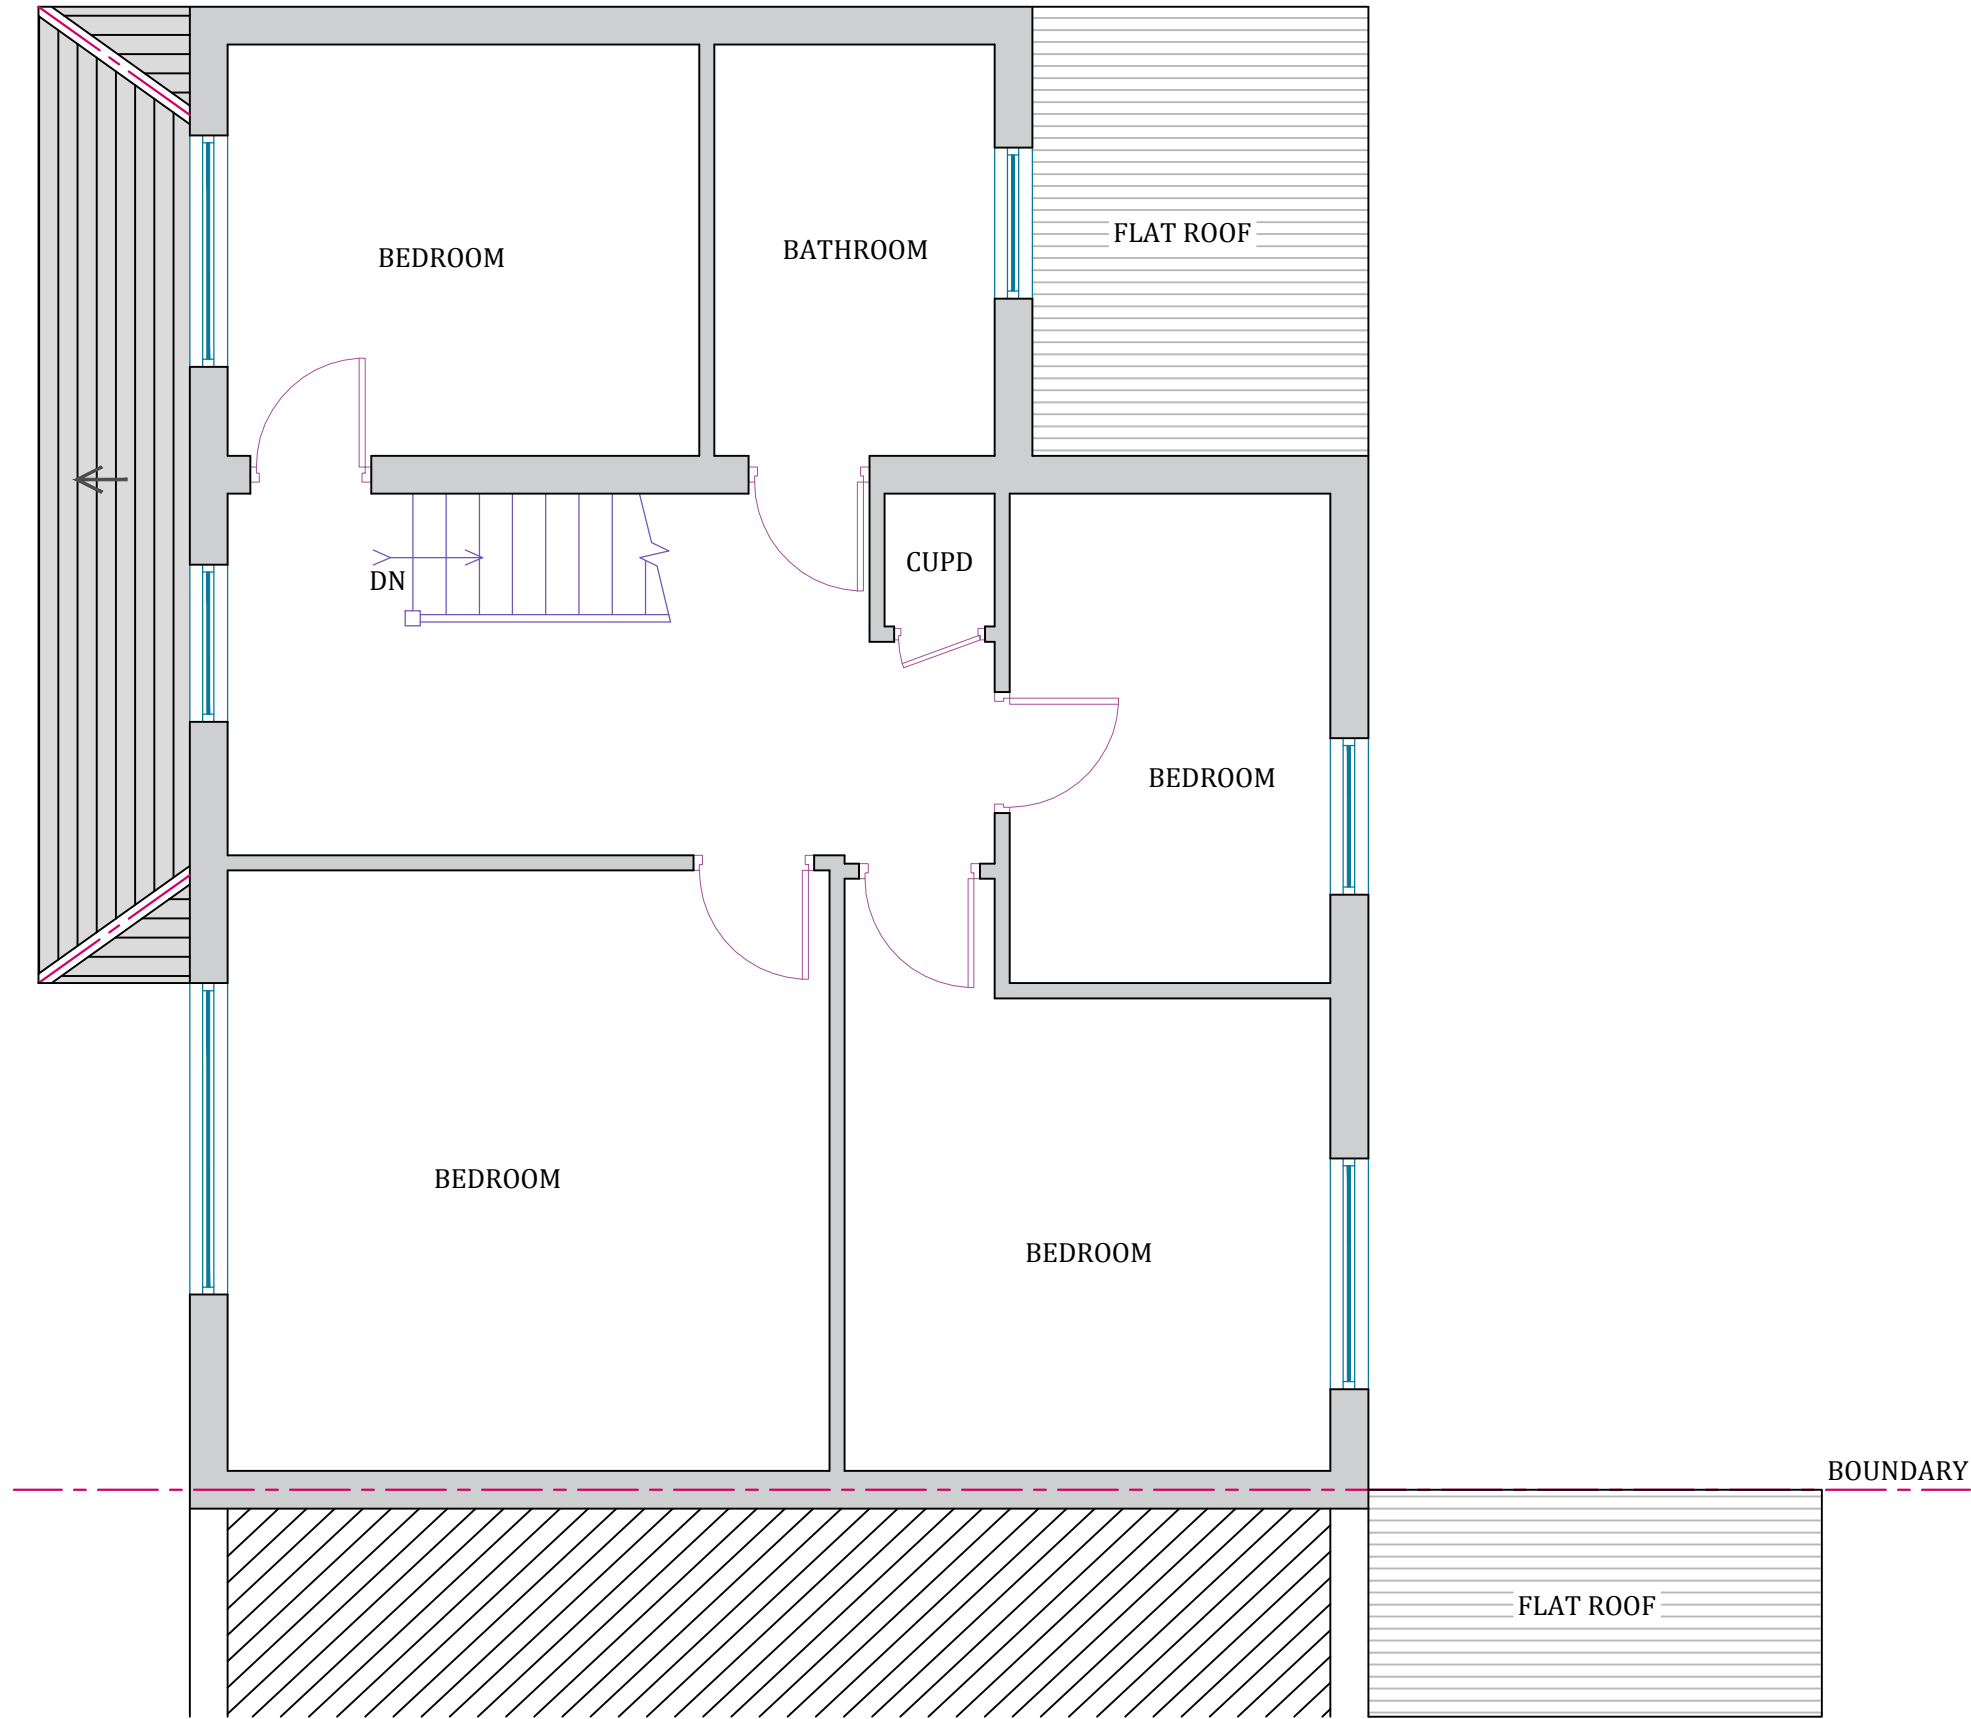

NOTES  
 THIS DRAWING IS FOR PLANNING USE ONLY.  
 STRUCTURE AND BUILDING CONTROL  
 APPROVAL IS REQUIRED BEFORE  
 COMMENCEMENT OF ANY BUILDING  
 WORKS. DO NOT REPRODUCE THIS  
 DRAWING WITHOUT PERMISSION. THIS  
 DRAWING IS SUBJECT TO COPYRIGHT .

Client  
**129 FURZEHILL ROAD  
 BOREHAMWOOD  
 HERTFORDSHIRE WD6 2DP**

Drawing Title  
**EXISTING FIRST FLOOR PLAN**

Scale 1:50	Date 05/03/2021	Checked AZ	Drawn By AZ
Drawing Number D02			Revision