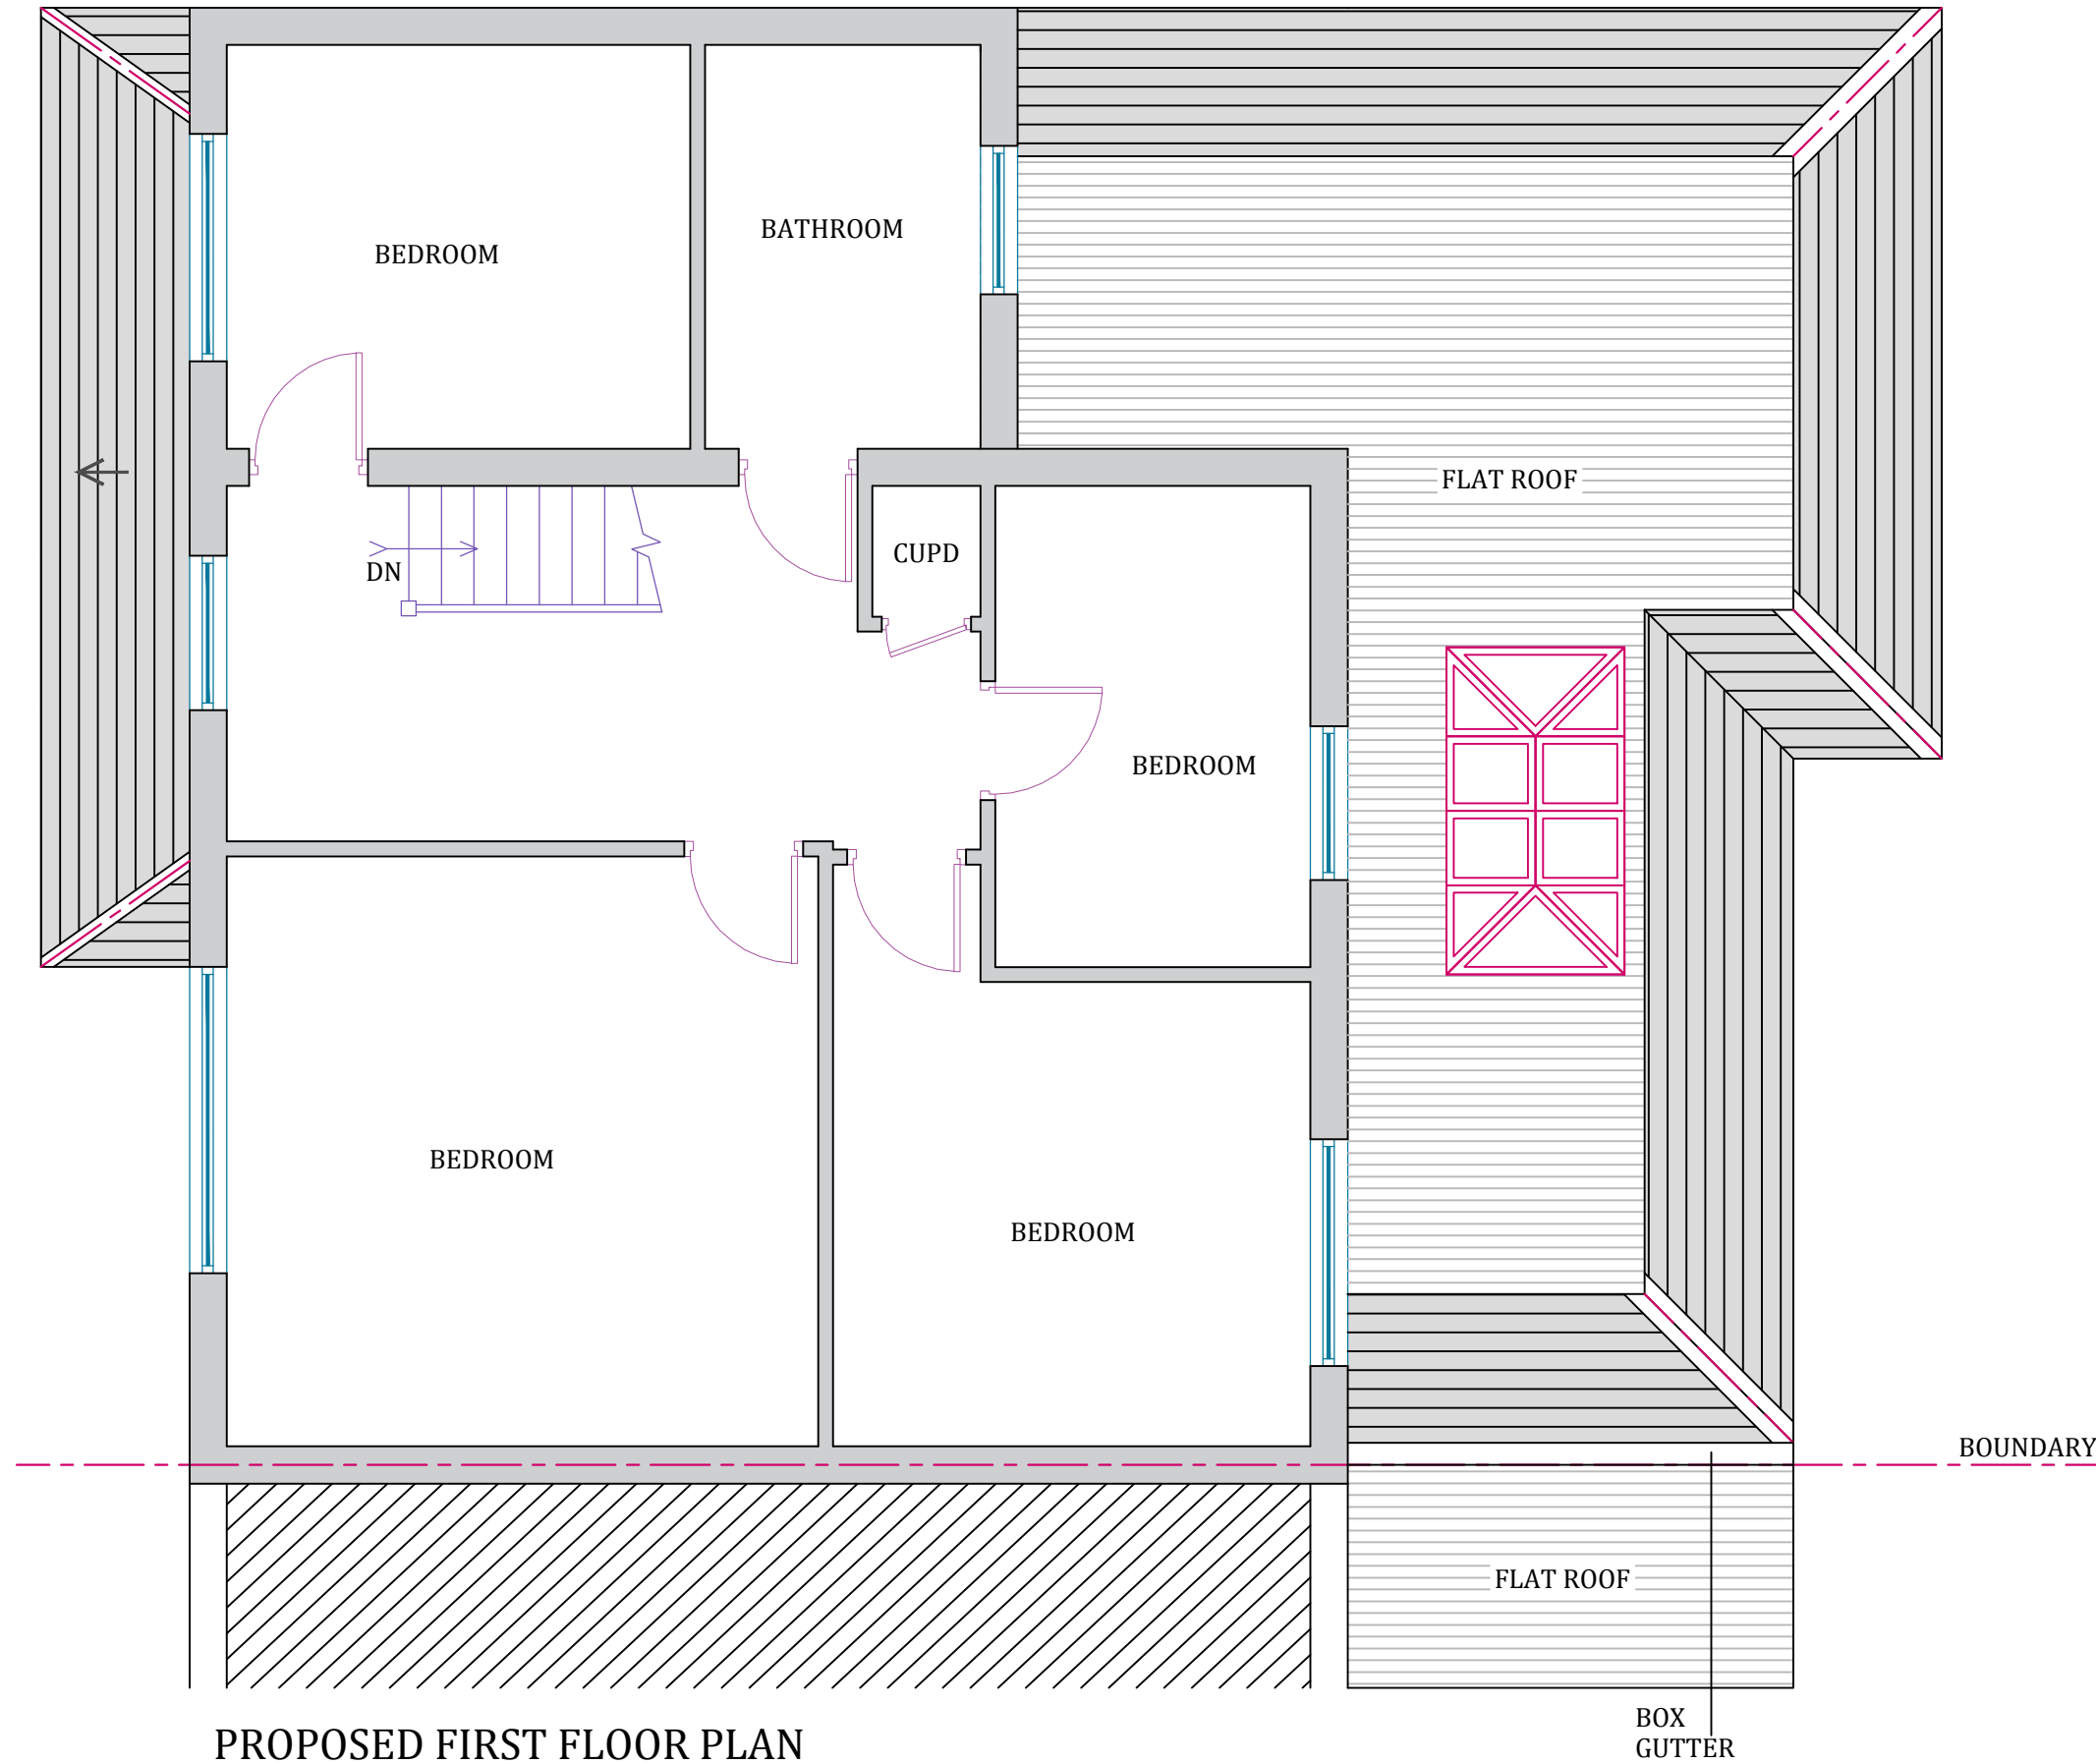

NOTES
 THIS DRAWING IS FOR PLANNING USE ONLY.
 STRUCTURE AND BUILDING CONTROL
 APPROVAL IS REQUIRED BEFORE
 COMMENCEMENT OF ANY BUILDING
 WORKS. DO NOT REPRODUCE THIS
 DRAWING WITHOUT PERMISSION. THIS
 DRAWING IS SUBJECT TO COPYRIGHT .

Client
**129 FURZEHILL ROAD
 BOREHAMWOOD
 HERTFORDSHIRE WD6 2DP**

Drawing Title
PROPOSED FIRST FLOOR PLAN

Scale 1:50	Date 05/03/2021	Checked AZ	Drawn By AZ
Drawing Number D04			Revision