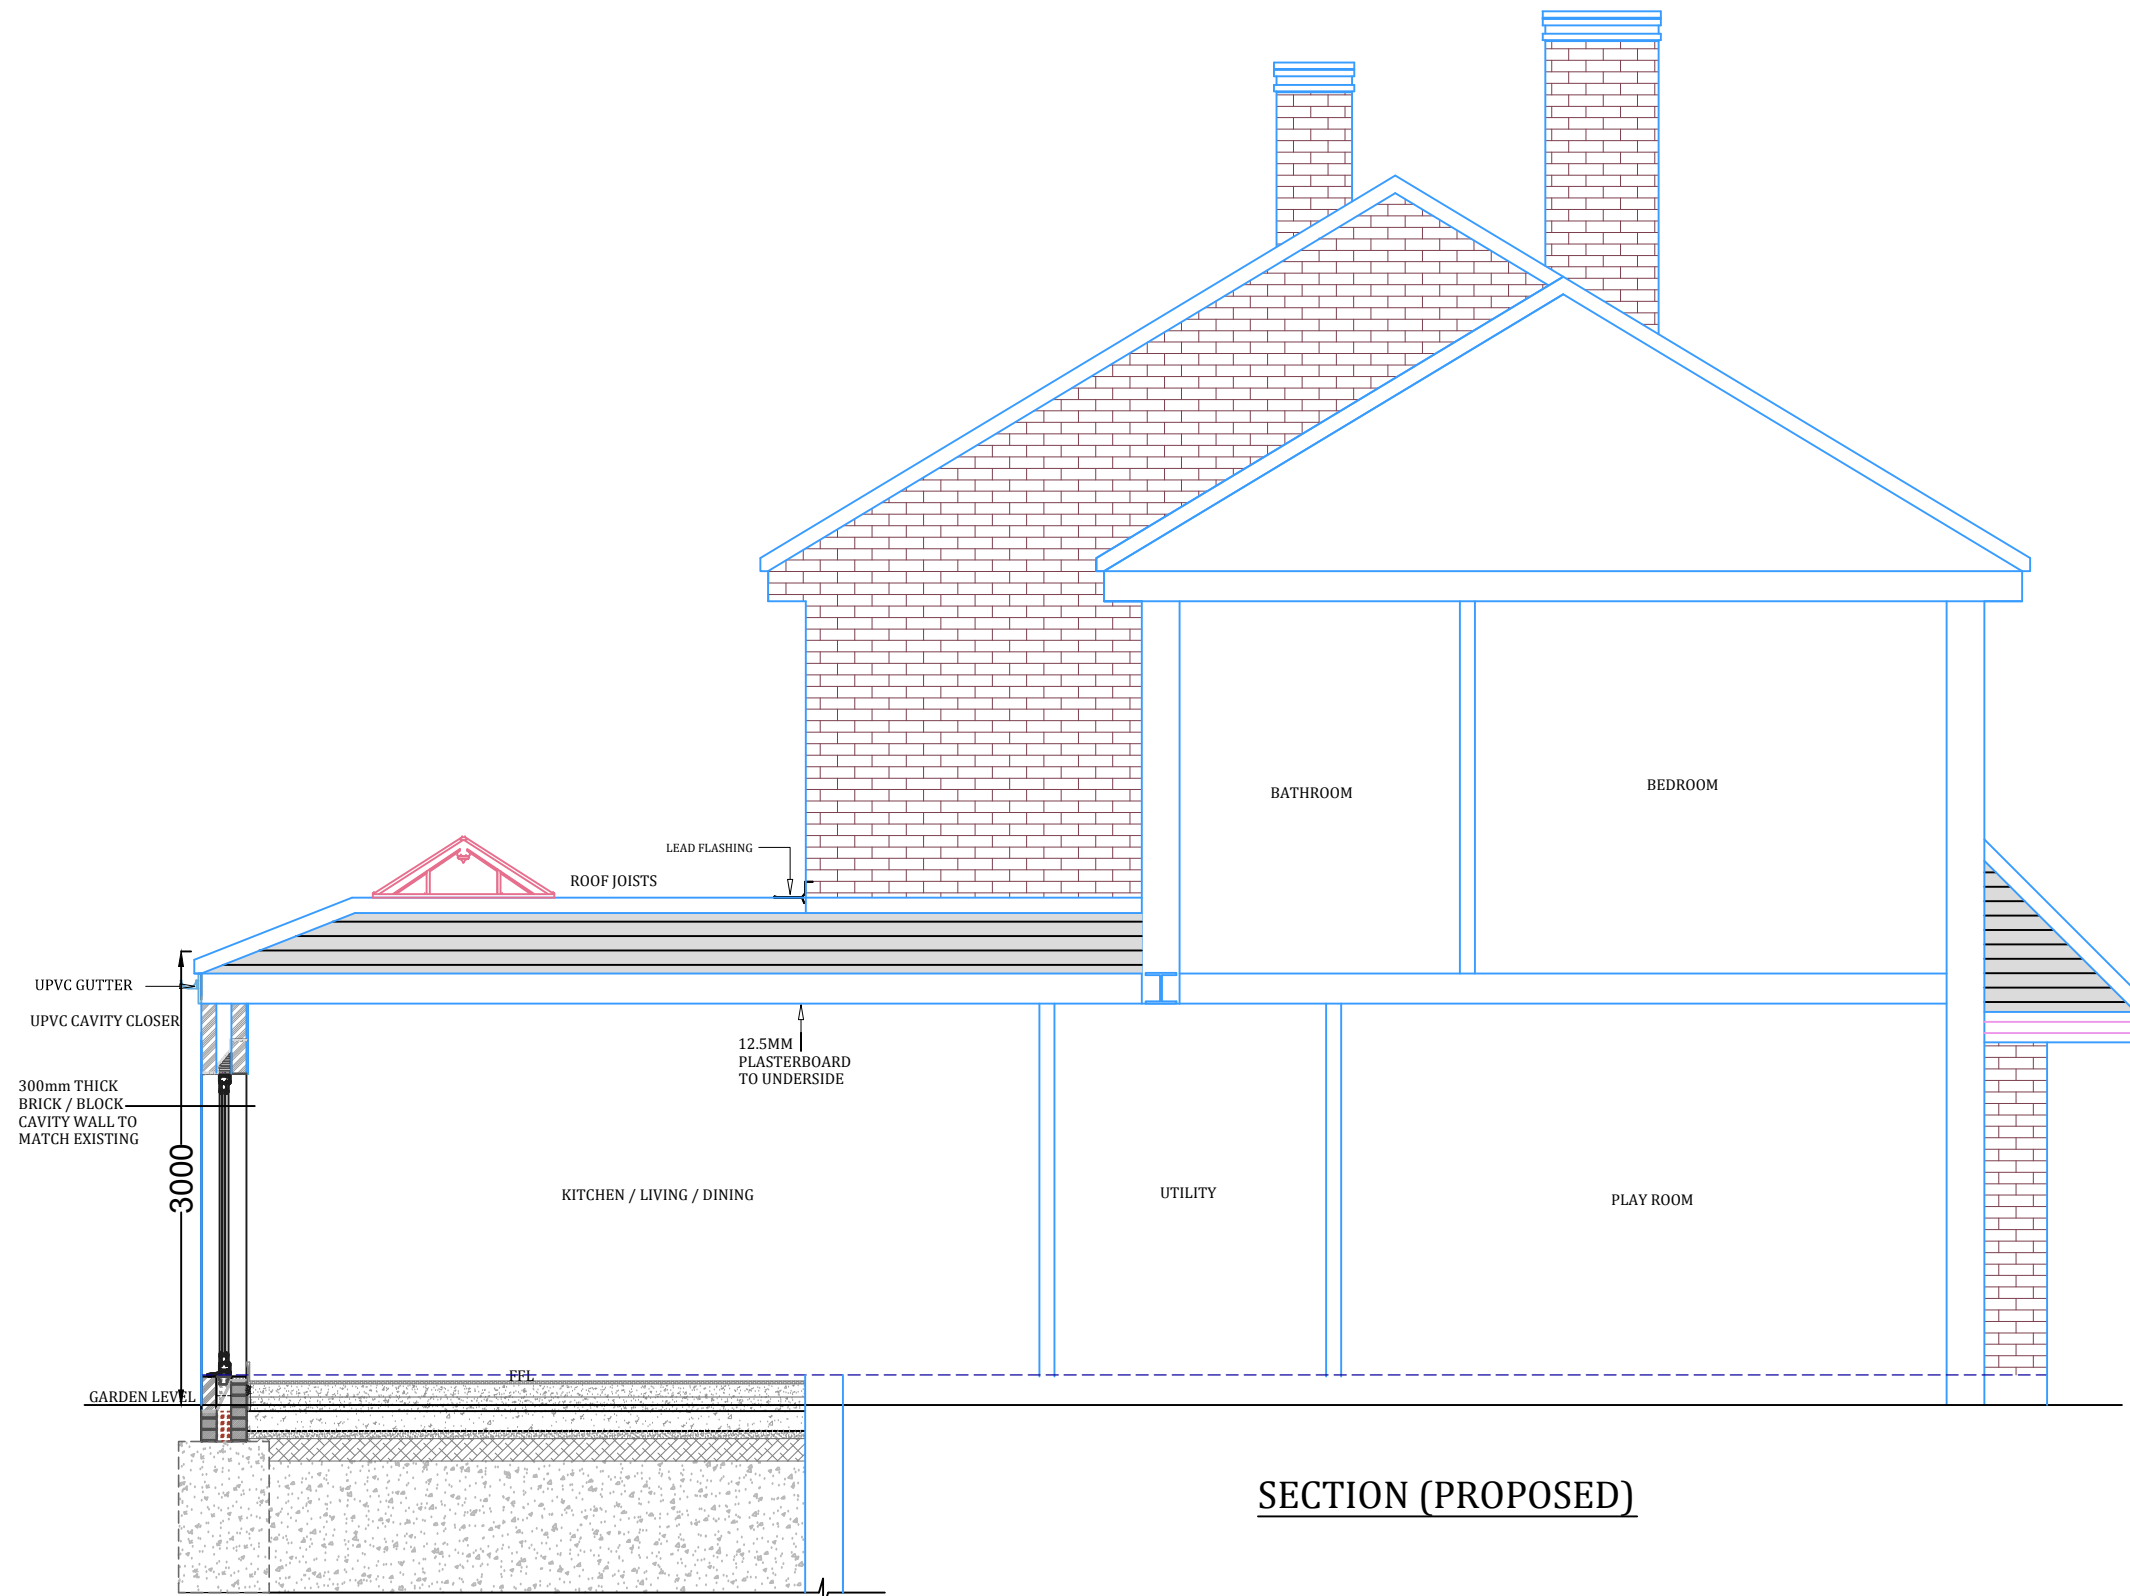

NOTES
 THIS DRAWING IS FOR PLANNING USE ONLY.
 STRUCTURE AND BUILDING CONTROL
 APPROVAL IS REQUIRED BEFORE
 COMMENCEMENT OF ANY BUILDING
 WORKS. DO NOT REPRODUCE THIS
 DRAWING WITHOUT PERMISSION. THIS
 DRAWING IS SUBJECT TO COPYRIGHT .

Drawing Title
PROPOSED SECTION AA

Scale 1:50	Date 05/03/2021	Checked AZ	Drawn By AZ
---------------	--------------------	---------------	----------------

Drawing Number D09	Revision
-----------------------	----------