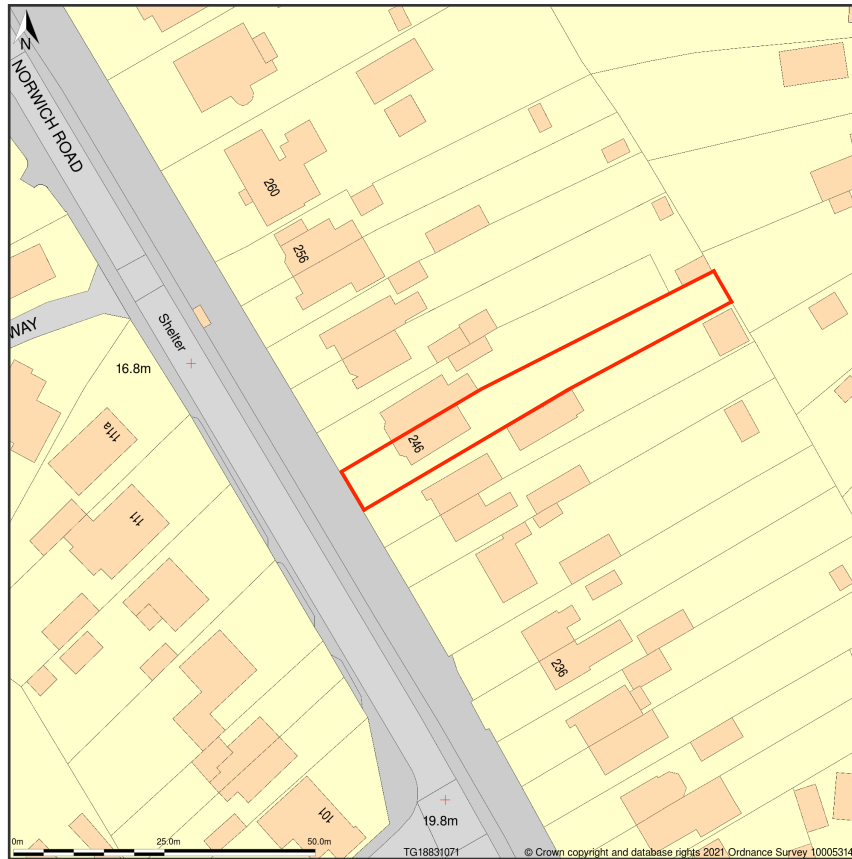

246, Norwich Road, Costessey, Norfolk, NR5 0LQ

Site Plan shows area bounded by: 618759.37, 310641.16, 618900.79, 310782.58 (at a scale of 1:1250), OSGridRef: TG18831071. The representation of a road, track or path is no evidence of a right of way. The representation of features as lines is no evidence of a property boundary.

Produced on 10th Jun 2021 from the Ordnance Survey National Geographic Database and incorporating surveyed revision available at this date. Reproduction in whole or part is prohibited without the prior permission of Ordnance Survey. © Crown copyright 2021. Supplied by www.buyaplan.co.uk a licensed Ordnance Survey partner (100053143). Unique plan reference: #00640487-7619C4