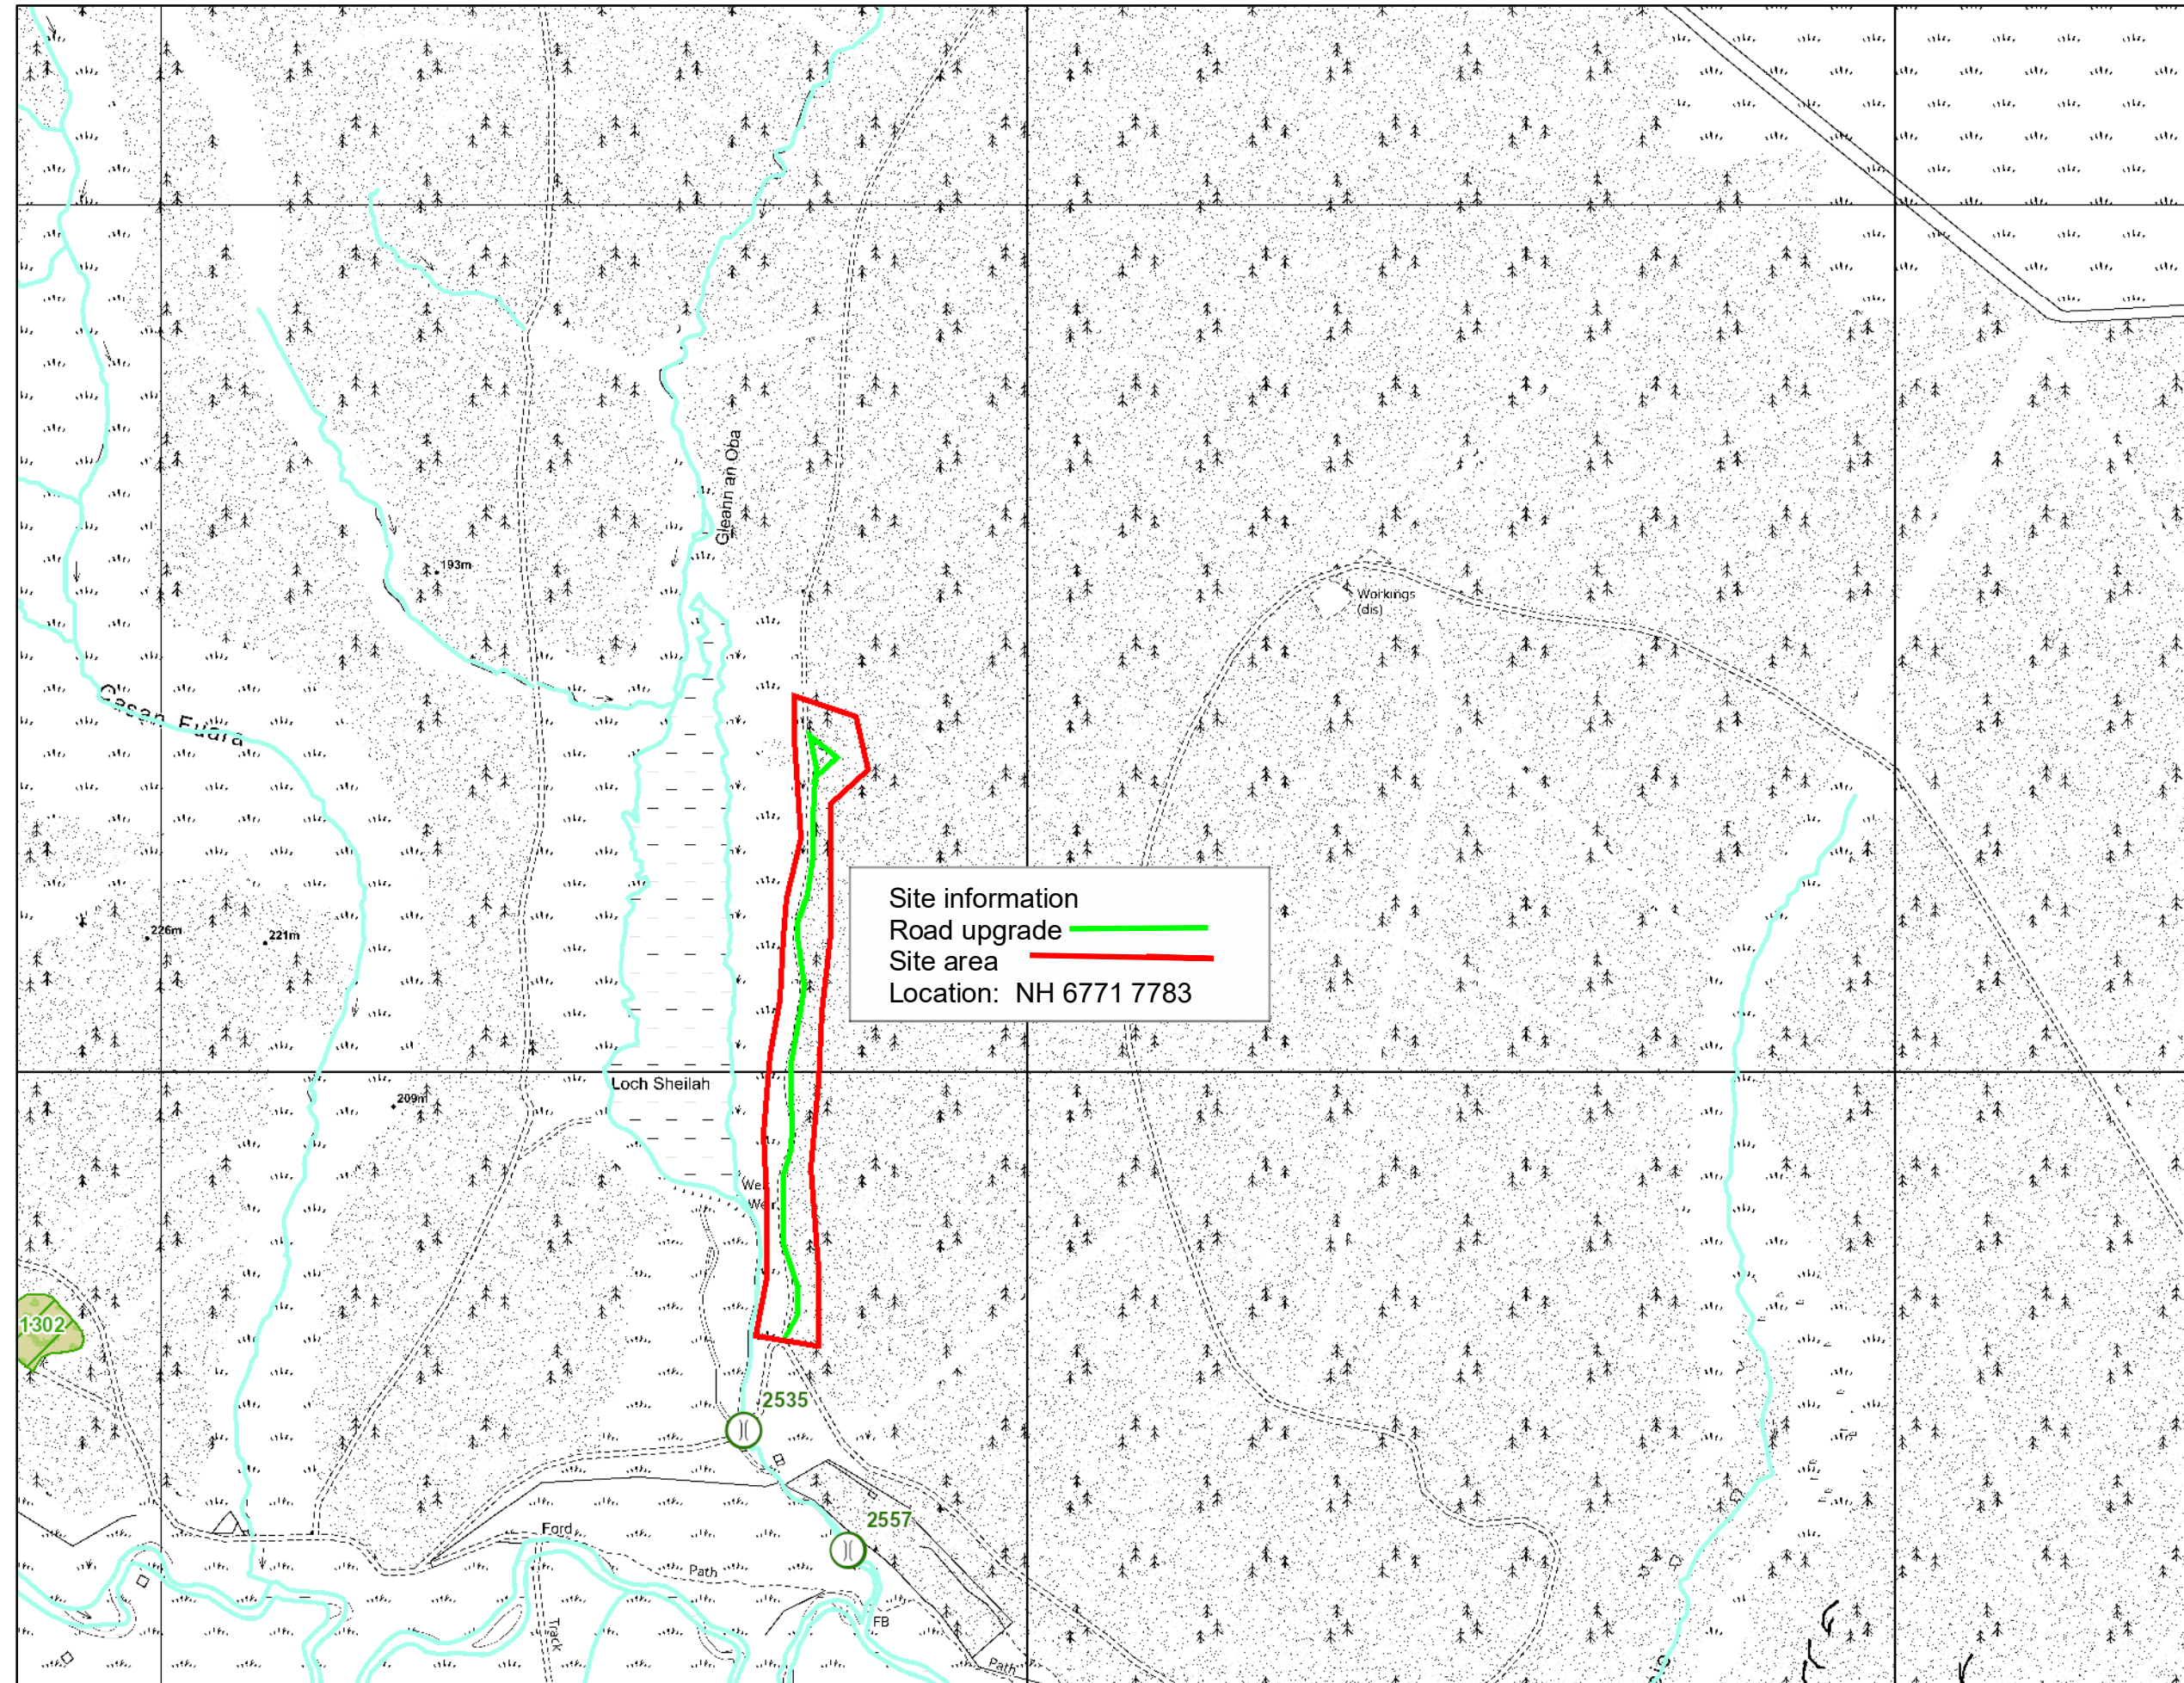

Untitled

Author: Hazel Carradice

Scale @ A3: 1:7,500

Date: 14/06/2021

Legend

- Bridges**
  - Bridges
- Quarries (Quarry Status)**
  - Active
  - Not Active
  - Closed
- Watercourses**
  - Watercourses

Reproduced by permission of Ordnance Survey on behalf of HMSO.  
 © Crown copyright and database right 2021. All rights reserved.  
 Ordnance Survey Licence number 100024925.  
 © Getmapping Plc and Bluesky International Limited 2021.