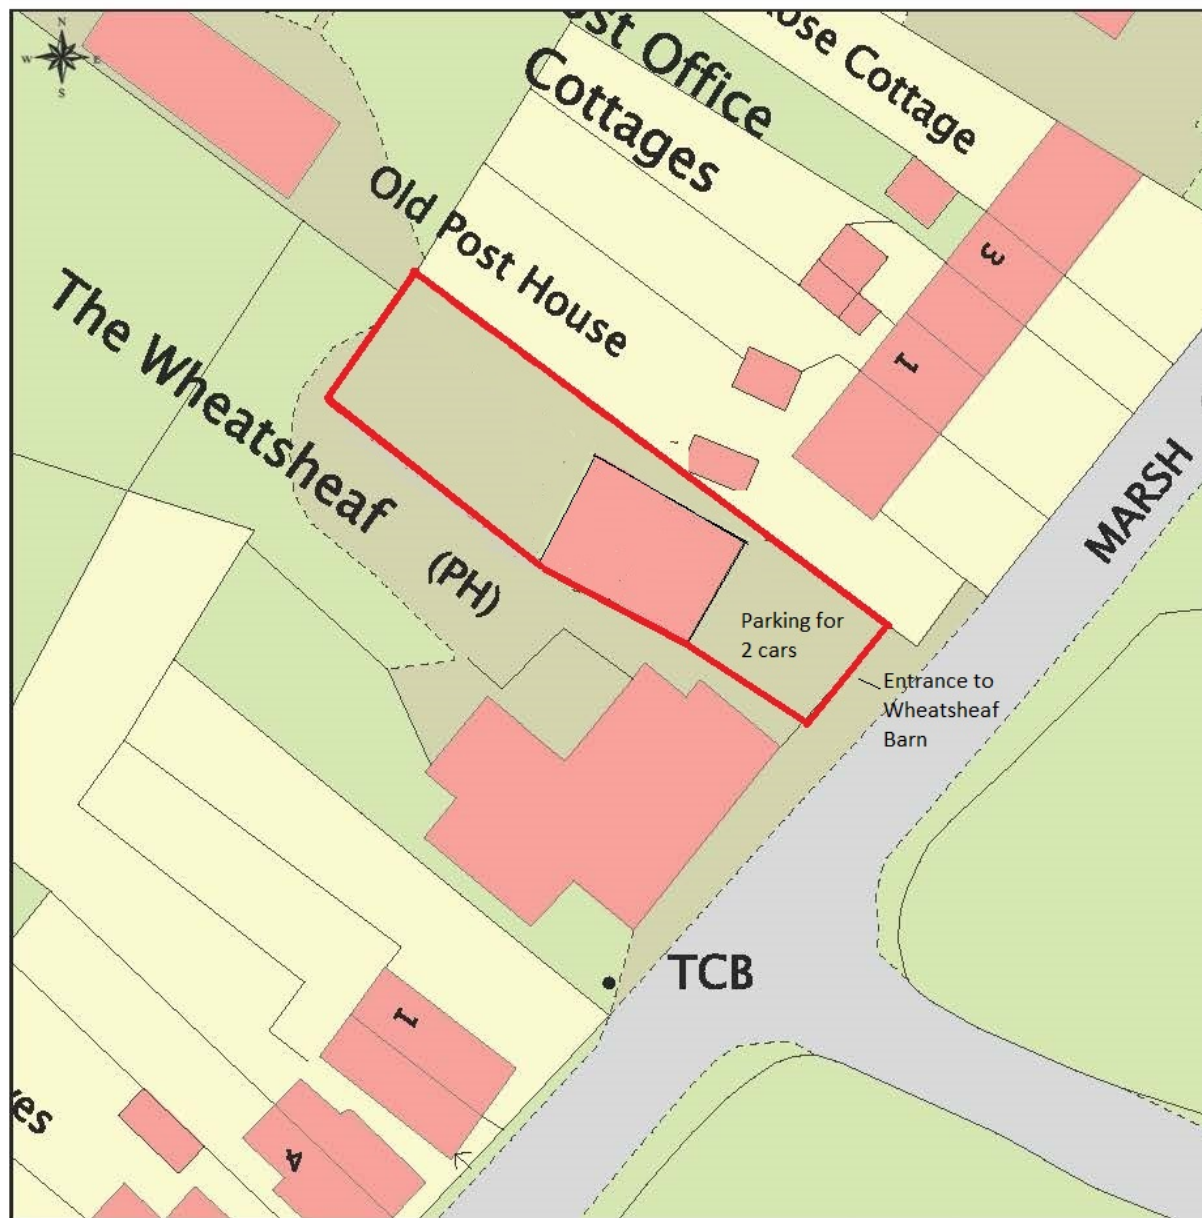

# Wheatsheaf Location Plan

Scale: 1:1250, paper size: A4