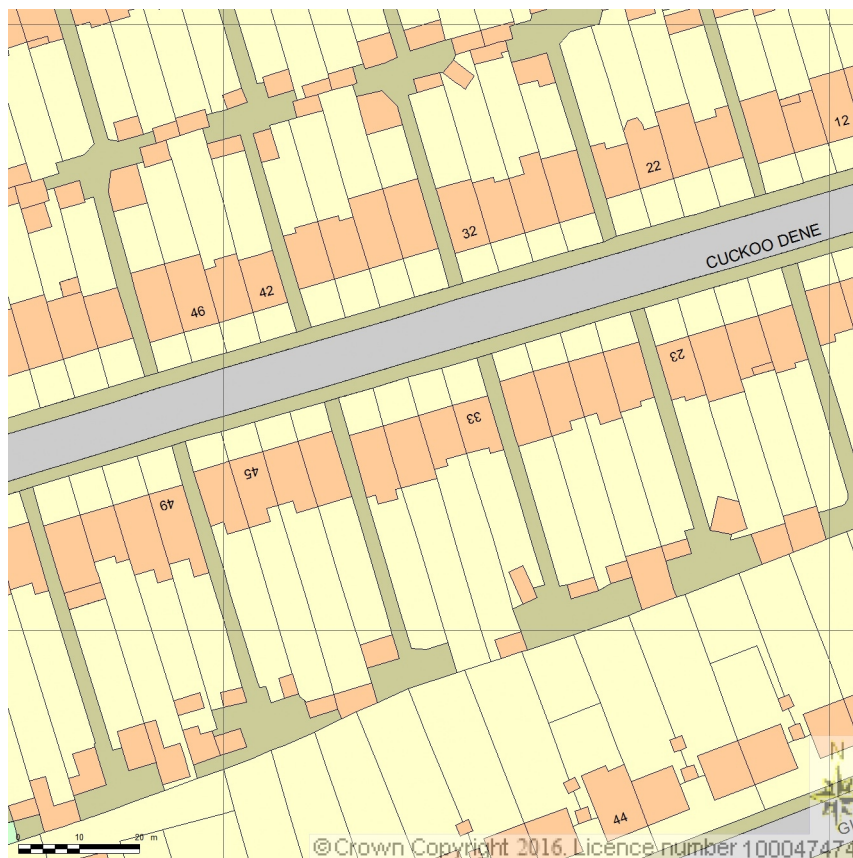

SITE LOCATION PLAN

AREA 2 HA

SCALE: 1:1250 on A4

CENTRE COORDINATES: 515035 , 181832

Supplied by Streetwise Maps Ltd

www.streetwise.net

Licence No: 100047474

14:37:55 27/04/2016