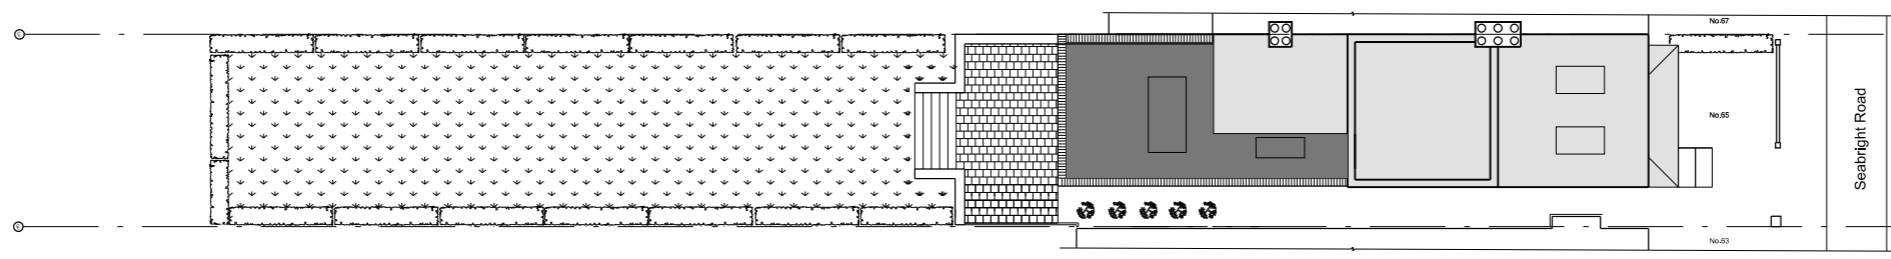

Existing Block Plan (1:200)

1:200

ISSUED FOR:	DATE		
GREEN FUTURE DESIGN LTD			
PROJECT NAME	65 Seabright Rd, EN5 4HP		
PROJECT NO	2110		
DWG TITLE	Existing & Proposed Block Plans		
DWG NO.	002	REV	A
BY	CK	BN	JS
SCALE	1:200 @ A3		
DATE	May 2021		