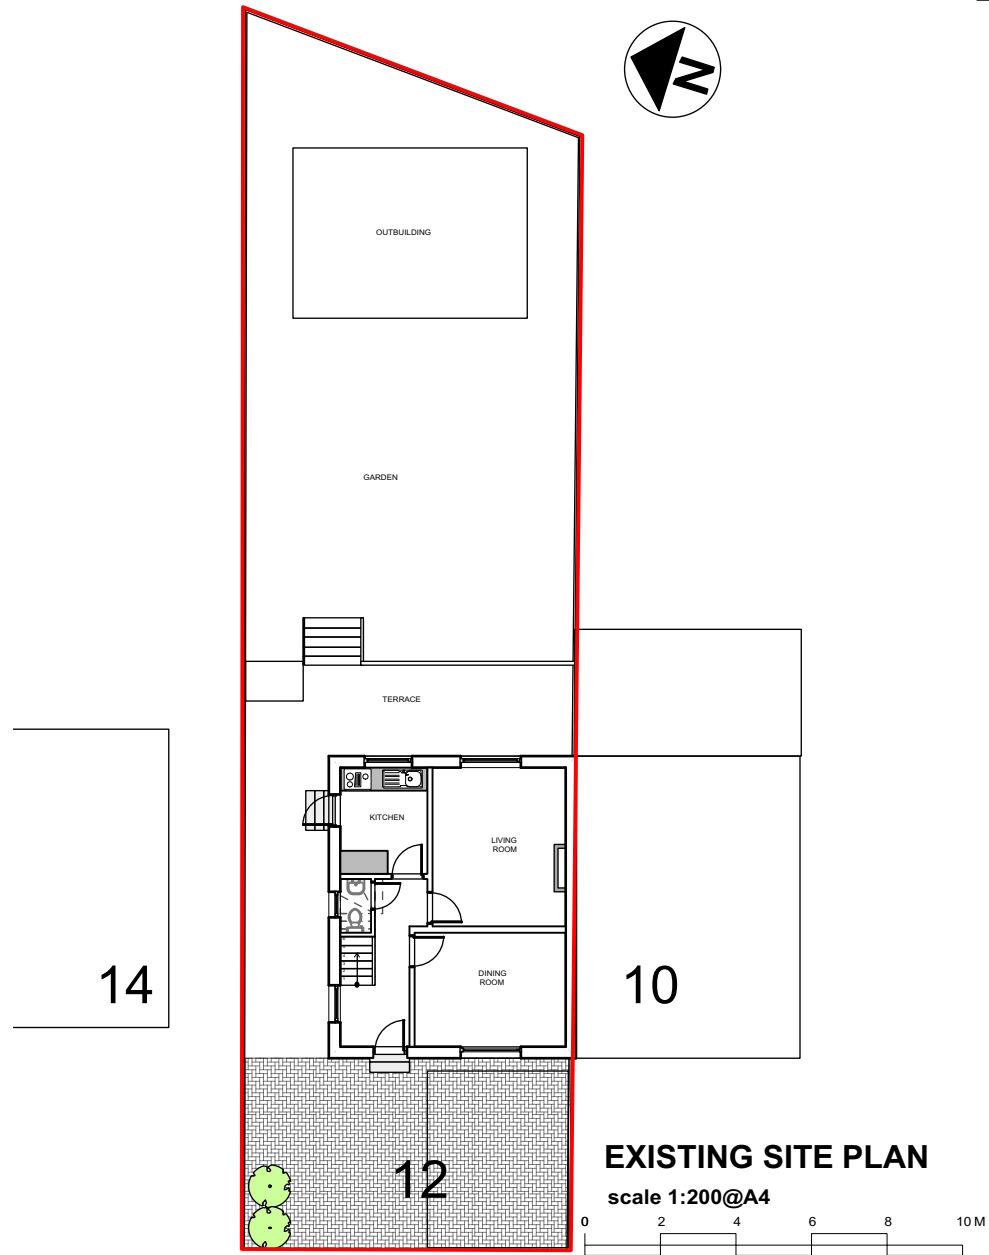

EXISTING SITE PLAN

scale 1:200@A4

PROJECT:
12 BARFIELD AVENUE,
BARNET, LONDON

Drawing Title:
LOCATION &
EXISTING SITE PLANS

Drawing No: BAB/00-EX-SP01	Date: 11 JUNE 2021	Rev. 00
Scale 1:200/1000 @ A4	Status LDC PLANNING	

e & a Ekan & Associates
Architectural Design & Consultancy Services
Contact: ekoansah@gmail.com