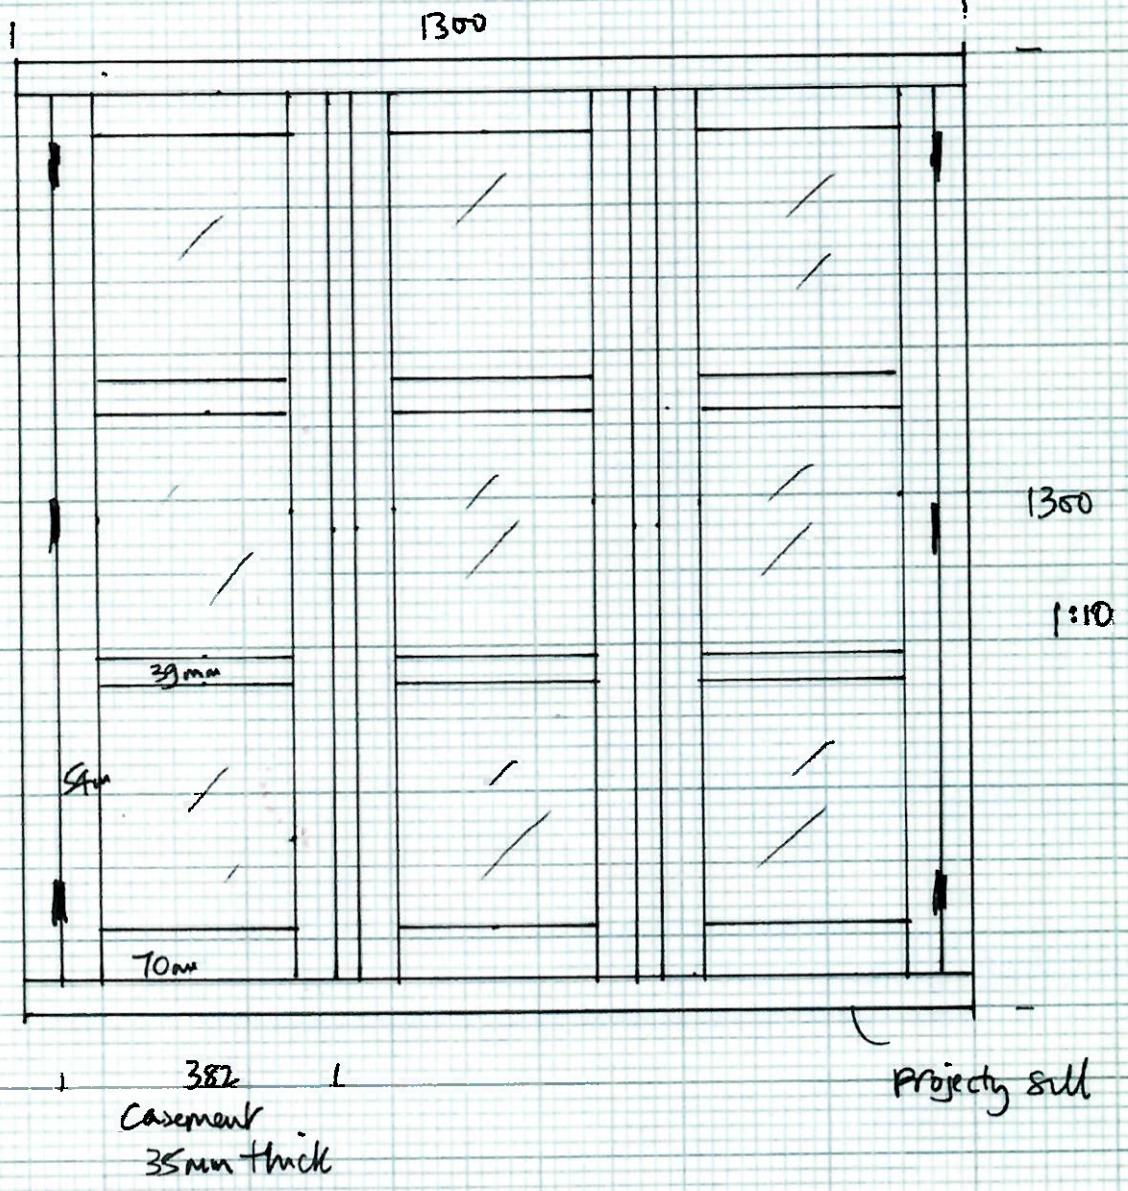

FAUSTO FURLOTTI
44 TOTTERIDGE VILLAGE

CASTLE JOINERY
1A Tower Street, Bengoe
HERTFORD SG14 3HD
Tel/Fax: 01932 584410
castlejoinery@gmail.com

GLAZING 270 x 335' approx.

- SOFT WOOD CONSTRUCTION
- HARD WOOD SILLS
- 4MM CLEAR GLASS