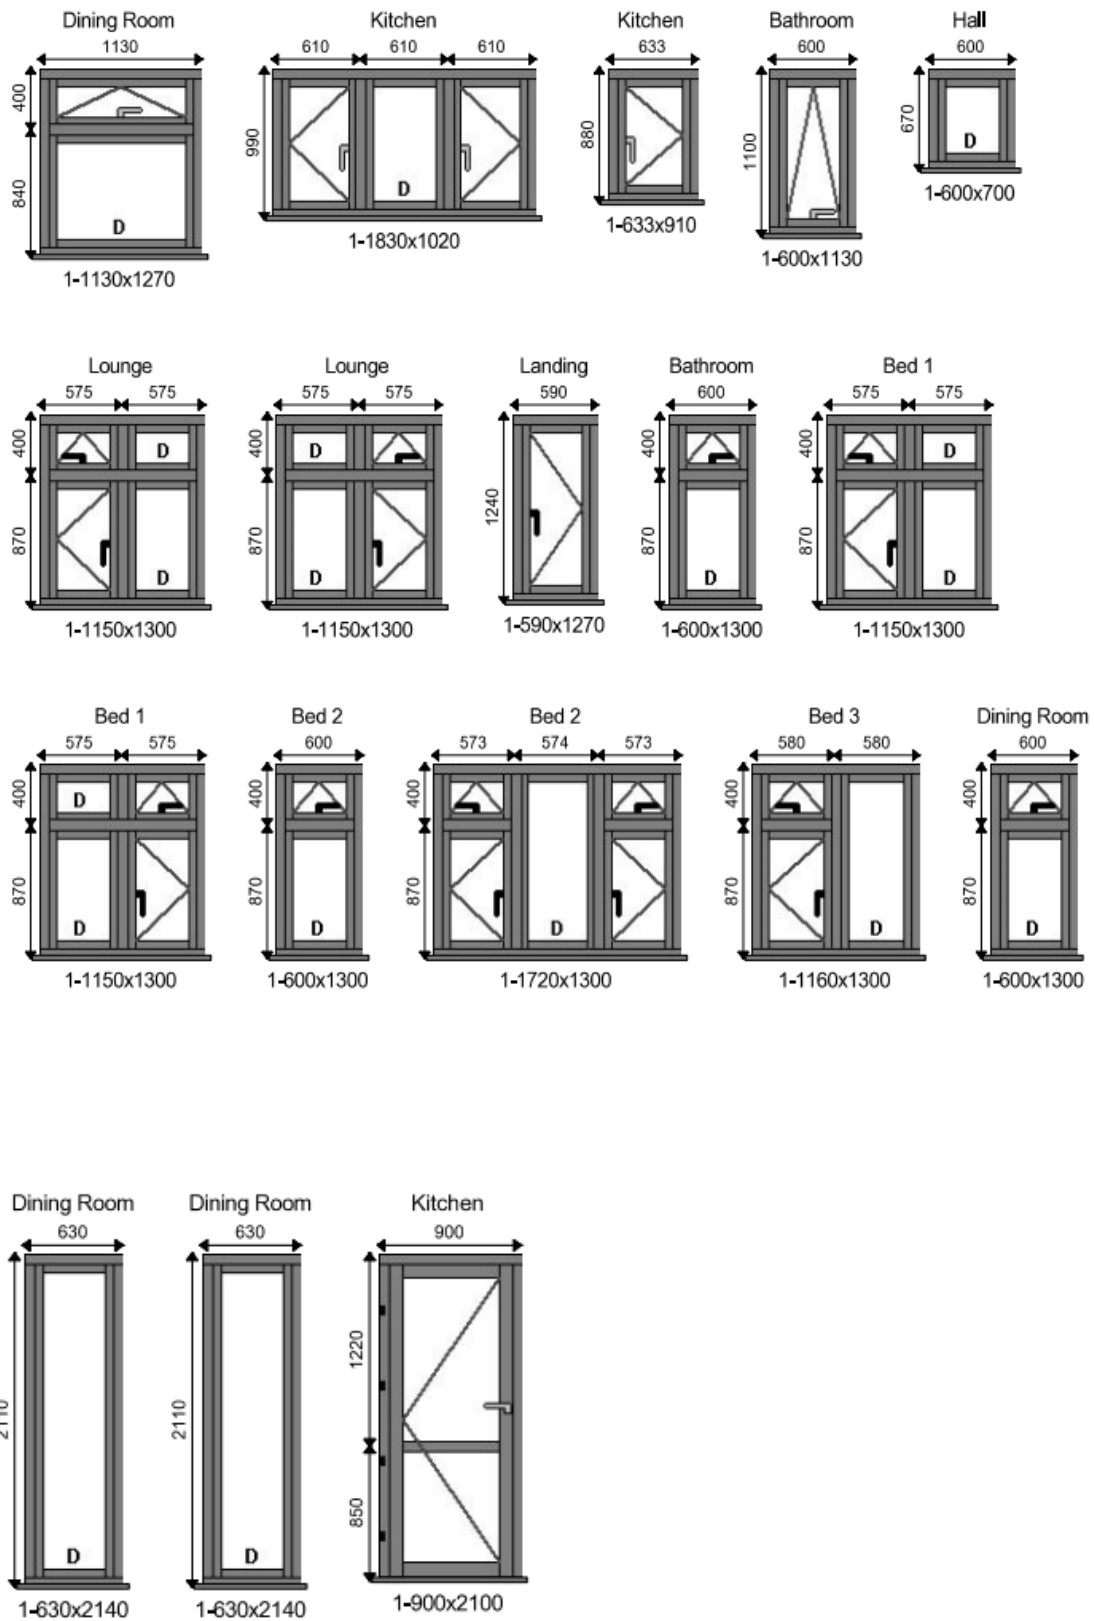

18 Swanspool Parade, Wellingborough – Proposed Door & Window Schedule

Location	Picture	Description	Qty
Dining Room		1130x1270 Window (Style 152)	1
		R9/R2 Col/White (Mech Sash)	
		Casement	
		1230mm: 165mm x 30mm Cill Eclectic Grey	1
		R9 System	1
		Dummy Sash Fixings	1
		Hardex Satin Cranked Handle(s)	1
Glass Surcharge	1		
Kitchen		1830x1020 Window (Style 165)	1
		R9/R2 Col/White (Mech Sash)	
		Casement	
		1930mm: 165mm x 30mm Cill Eclectic Grey	1
		R9 System	1
		Dummy Sash Fixings	1
		Hardex Satin Cranked Handle(s)	2
		12" Mega Egress Hinge	4
Glass Surcharge	1		
Kitchen		633x910 Window (Style 5)	1
		R9/R2 Col/White (Mech Sash)	
		Casement	
		733mm: 165mm x 30mm Cill Eclectic Grey	1
		R9 System	1
		Hardex Satin Cranked Handle(s)	1
		12" Mega Egress Hinge	2
Glass Surcharge	1		
Bathroom		600x1130 Window (Style 3)	1
		R9/R2 Col/White (Mech Sash)	
		Casement	
		700mm: 165mm x 30mm Cill Eclectic Grey	1
		R9 System	1
		Hardex Satin Cranked Handle(s)	1
Glass Surcharge	1		

Location	Picture	Description	Qty
Hall		600x700 Window (Style 151)	1
		R9/R2 Col/White (Mech Sash)	
		Casement	
		700mm: 165mm x 30mm Cill Eclectic Grey	1
		R9 System	1
		Dummy Sash Fixings	1
Glass Surcharge	1		
Lounge		1150x1300 Window (Style 185)	1
		R9/R2 Col/White (Mech Sash)	
		Casement	
		1250mm: 165mm x 30mm Cill Eclectic Grey	1
		R9 System	1
		Dummy Sash Fixings	2
		Black Cranked Handle(s)	2
		12" Mega Egress Hinge	2
Glass Surcharge	1		
Lounge		1150x1300 Window (Style 186)	1
		R9/R2 Col/White (Mech Sash)	
		Casement	
		1250mm: 165mm x 30mm Cill Eclectic Grey	1
		R9 System	1
		Dummy Sash Fixings	2
		Black Cranked Handle(s)	2
		12" Mega Egress Hinge	2
Glass Surcharge	1		
Landing		590x1270 Window (Style 5)	1
		R9/R2 Col/White (Mech Sash)	
		Casement	
		690mm: 165mm x 30mm Cill Eclectic Grey	1
		R9 System	1
		Black Cranked Handle(s)	1
12" Mega Egress Hinge	2		
Glass Surcharge	1		
Bathroom		600x1300 Window (Style 152)	1