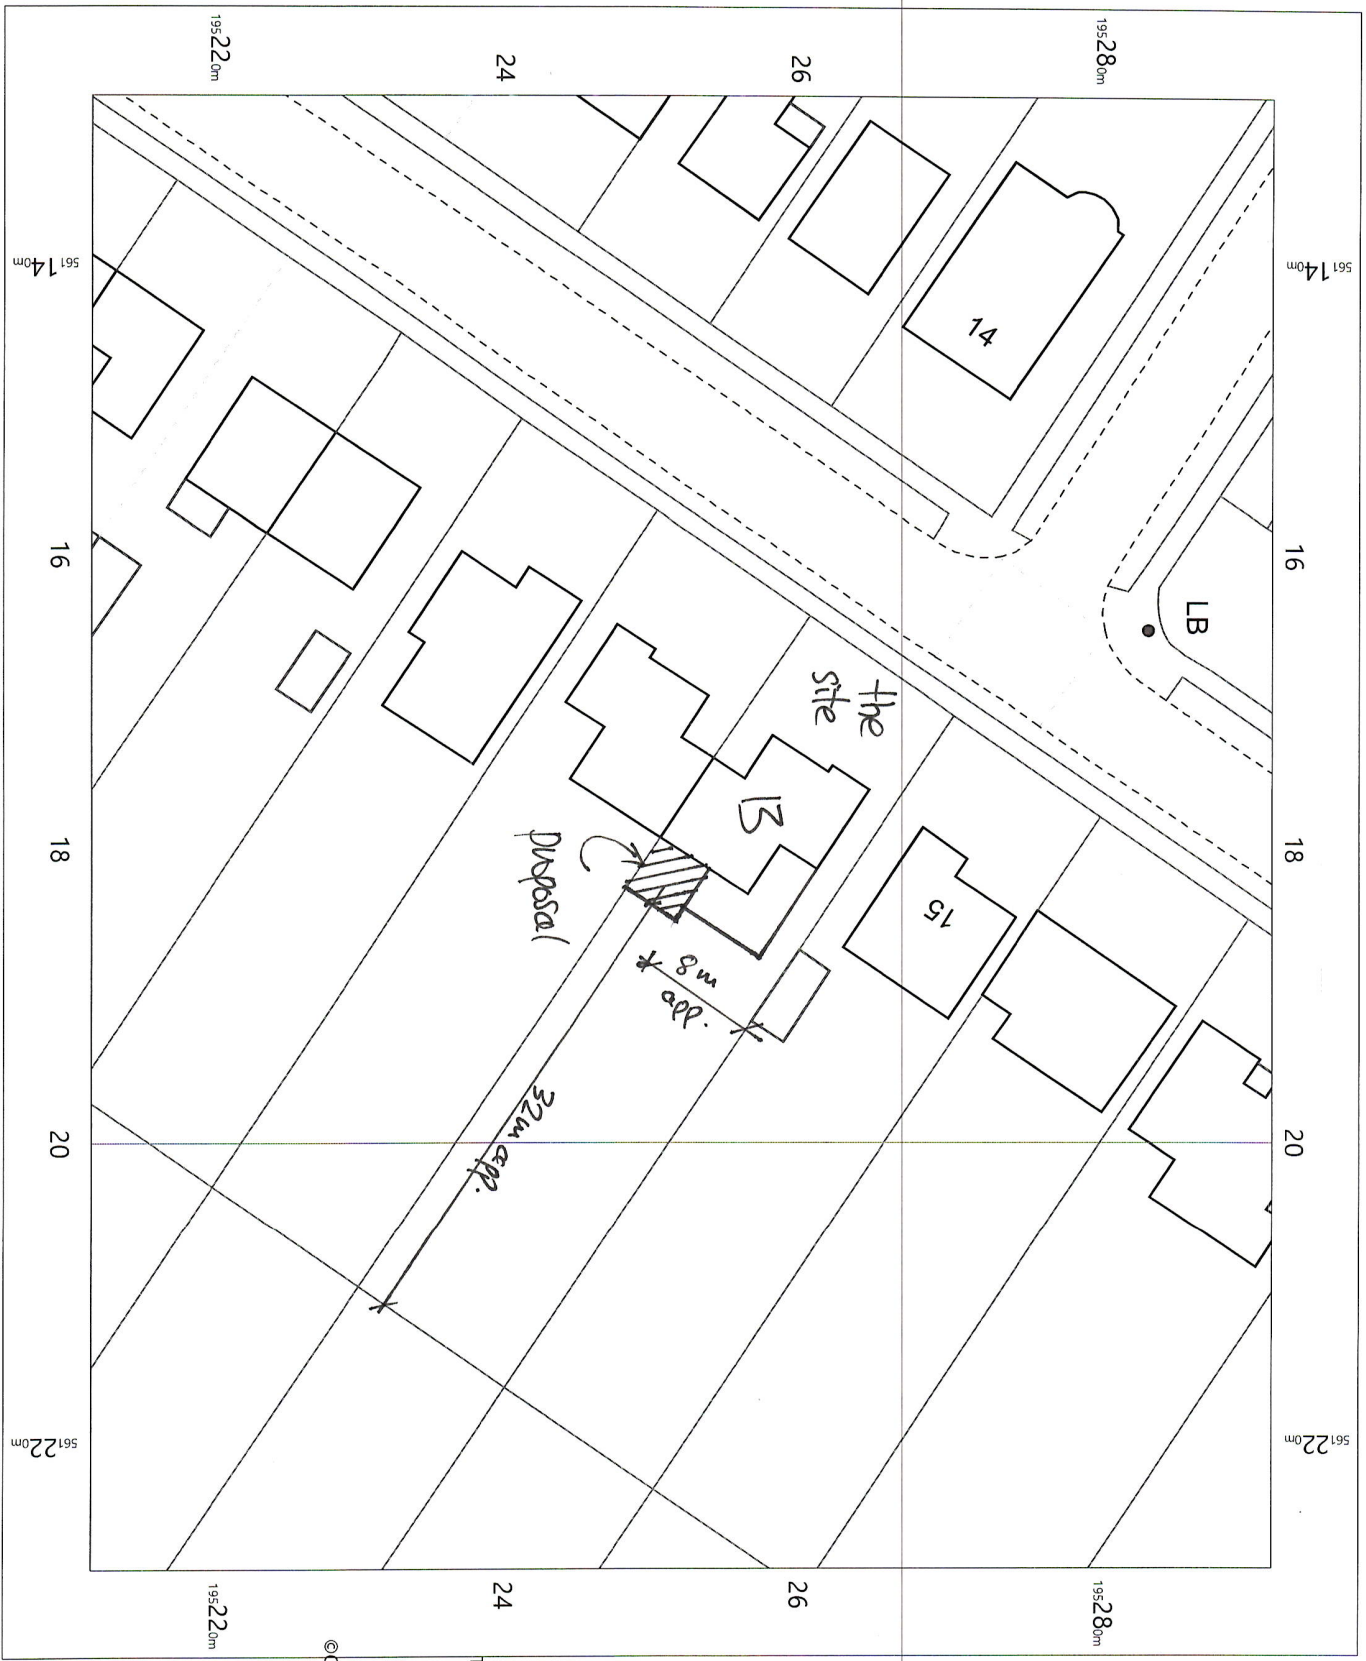

13 Kilworth  
Avenue,  
Sheffield

OS MasterMap 1250/2500/10000 scale  
Thursday, July 20, 2017, ID: BW1-00641352  
www.blackwellmapping.co.uk

1:500 scale print at A4, Centre: 561179 E,  
195252 N

©Crown Copyright Ordnance Survey, Licence  
no. 100041041