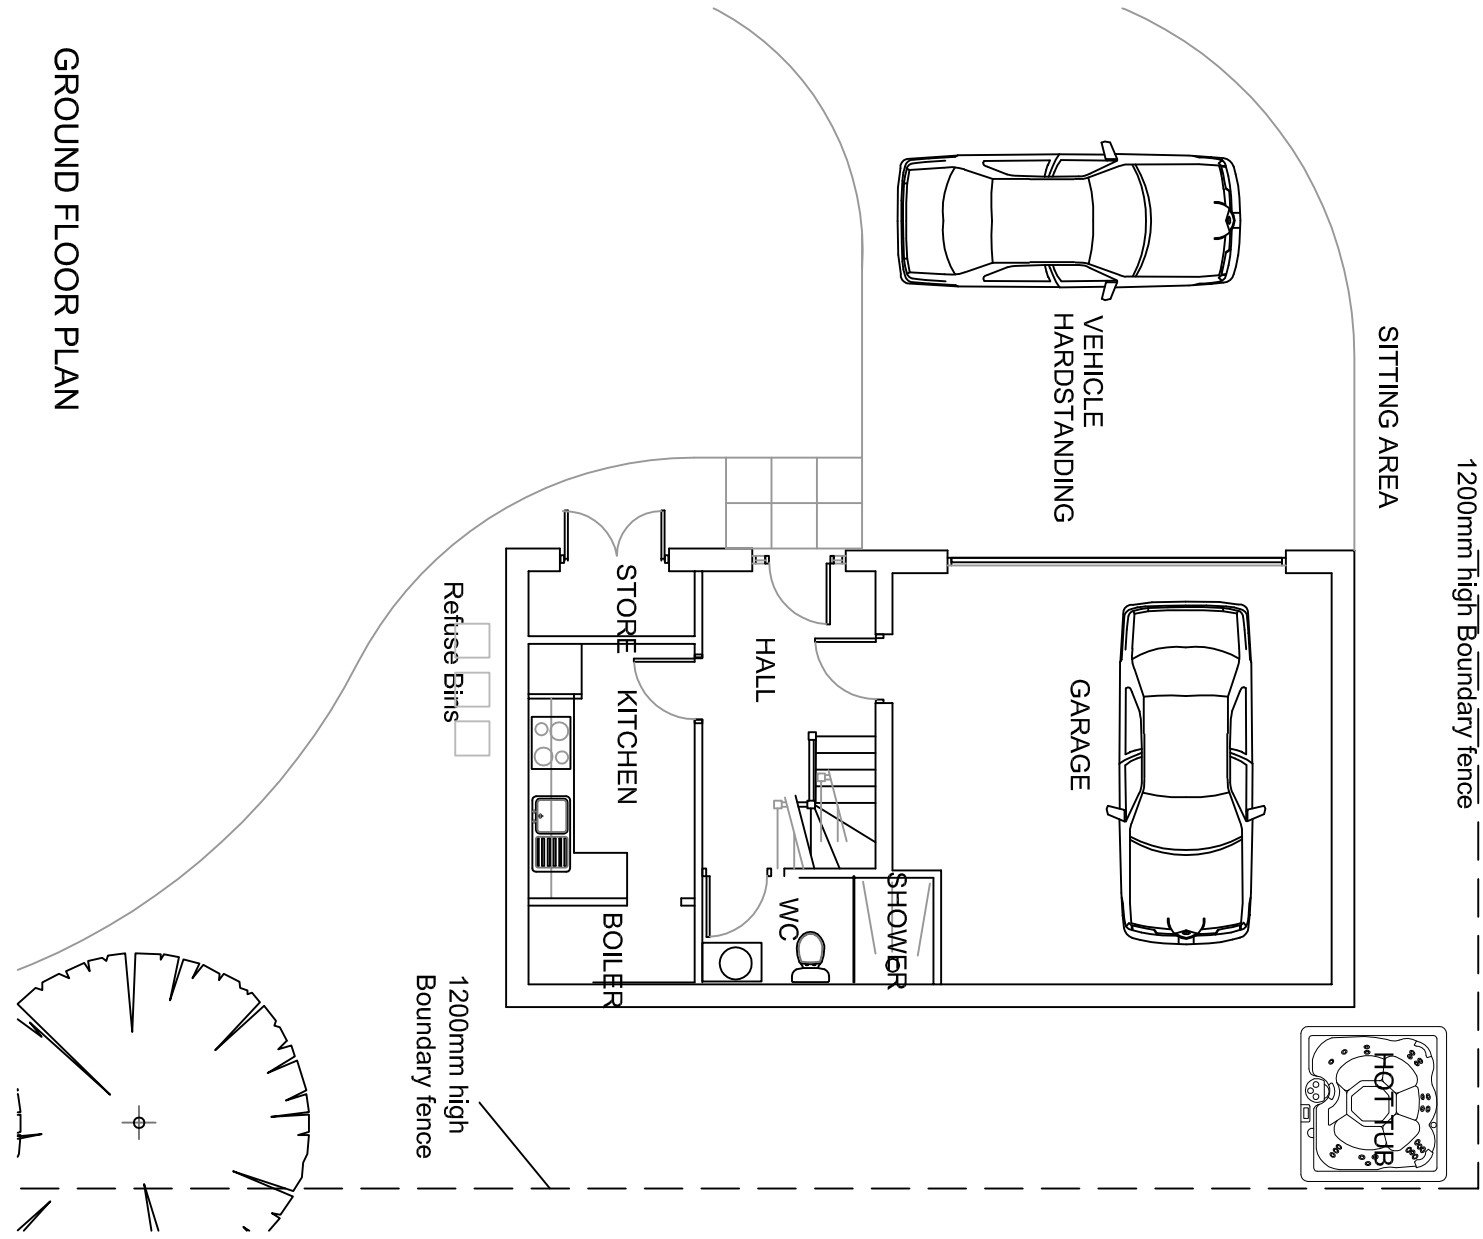

SOUTH WEST ELEVATION

NORTH WEST ELEVATION

NORTH EAST ELEVATION

SOUTH EAST ELEVATION

<p><b>Hayes Architects</b> 10 Westwood Close, Preston, Lancashire PR1 0UR Tel: 01772 74280 Fax: 01772 75043</p>	<p>Client: MR R CAIRNS</p>
	<p>Project: THREE NOOKS, THREE NOOKS LANE LITTLE NOOK CHANGE OF USE</p>
<p>Title: PLANS + ELEVATIONS AS EXISTING</p>	<p>Drawn: MAY 21</p>
<p>Scale: 1:100, 1:1250</p>	<p>Drawing number: 657-EX 01</p>