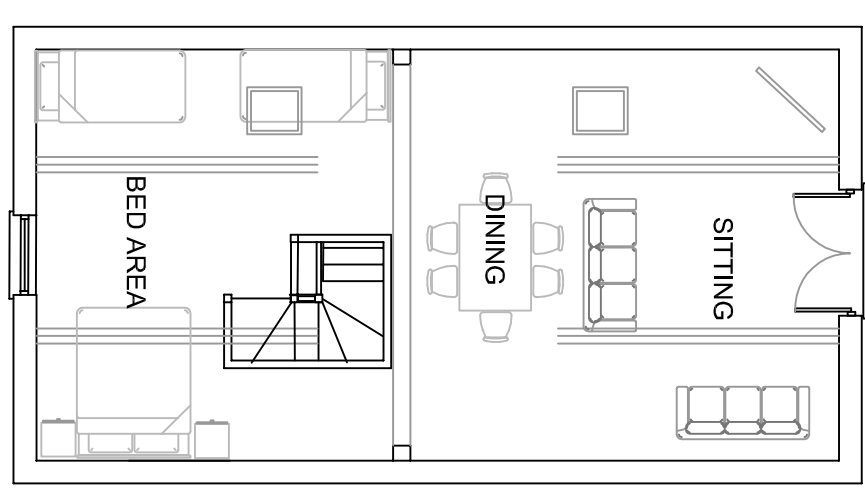

SOUTH WEST ELEVATION

NORTH WEST ELEVATION

NORTH EAST ELEVATION

SOUTH EAST ELEVATION

<p><b>Hayes Architects</b> 10 Westwood Close, Preston, Lancashire PR1 0UR Tel: 01772 74280 Fax: 01772 75043</p>	<p>Client: MR R CAIRNS</p>
	<p>Project: THREE NOOKS, THREE NOOKS LANE LITTLE NOOK CHANGE OF USE</p>
<p>Title: PLANS + ELEVATIONS AS EXISTING</p>	<p>Drawn: MAY 21</p>
<p>Scale: 1:100, 1:1250</p>	<p>Drawing number: 657-EX 01</p>