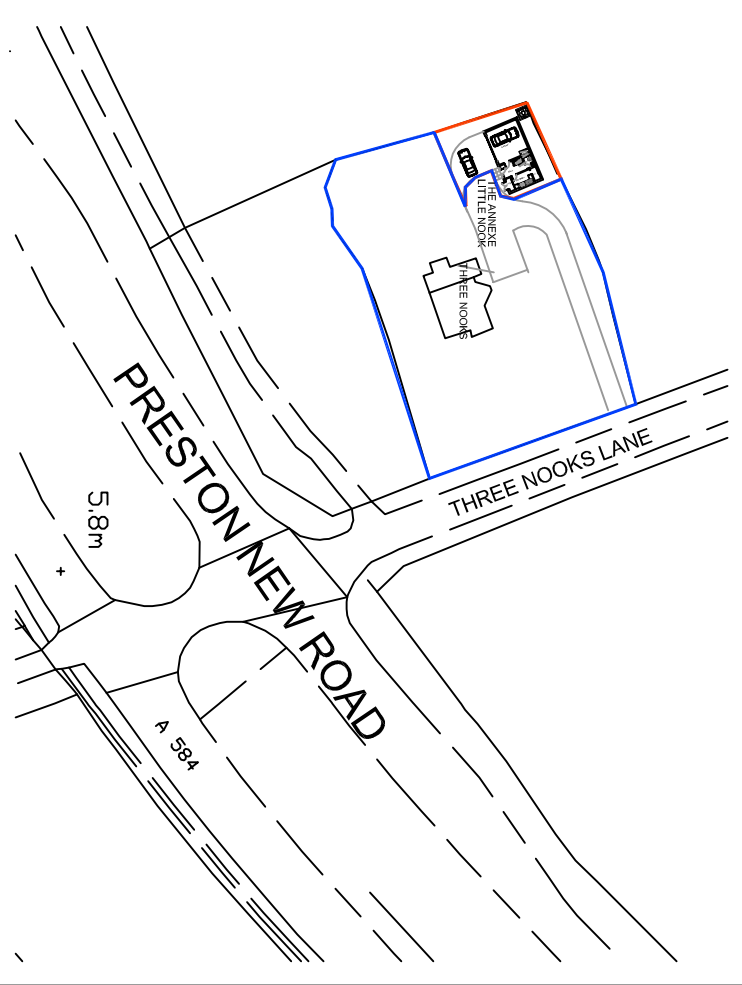

SOUTH WEST ELEVATION

NORTH WEST ELEVATION

NORTH EAST ELEVATION

SOUTH EAST ELEVATION

<p><b>Hayes Architects</b> 10 Westwood Close, Preston, Lancashire PR1 0UR Tel: 01772 74280 Fax: 01772 75043</p>	<p>Client: MR R CAIRNS</p>
	<p>Project: THREE NOOKS, THREE NOOKS LANE LITTLE NOOK CHANGE OF USE</p>
<p>Title: PLANS + ELEVATIONS AS EXISTING</p>	<p>Drawn: MAY 21</p>
<p>Scale: 1:100, 1:1250</p>	<p>Drawing number: 657-EX 01</p>