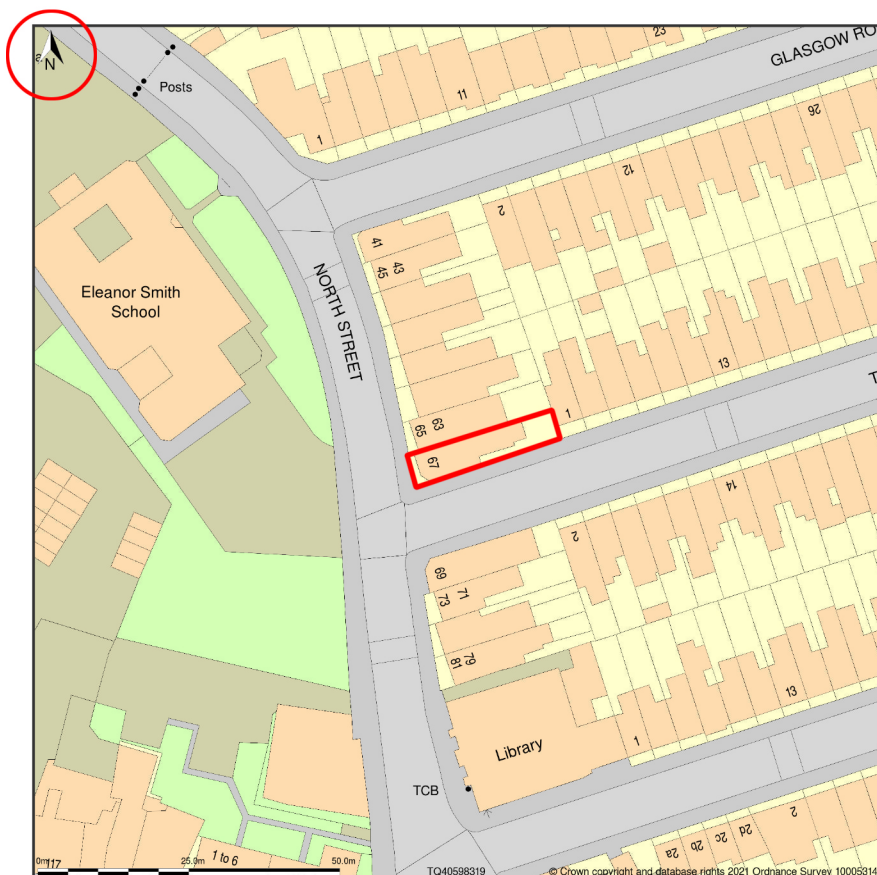

67, North Street, Plaistow, London, Newham, E13 9HL

Site Plan shows area bounded by: 540524.28, 183119.39 540665.7, 183260.81 (at a scale of 1:1250), OSGridRef: TQ40598319. The representation of a road, track or path is no evidence of a right of way. The representation of features as lines is no evidence of a property boundary.

Produced on 26th May 2021 from the Ordnance Survey National Geographic Database and incorporating surveyed revision available at this date. Reproduction in whole or part is prohibited without the prior permission of Ordnance Survey. © Crown copyright 2021. Supplied by www.buyaplan.co.uk a licensed Ordnance Survey partner (100053143). Unique plan reference: #00636236-A89FDD