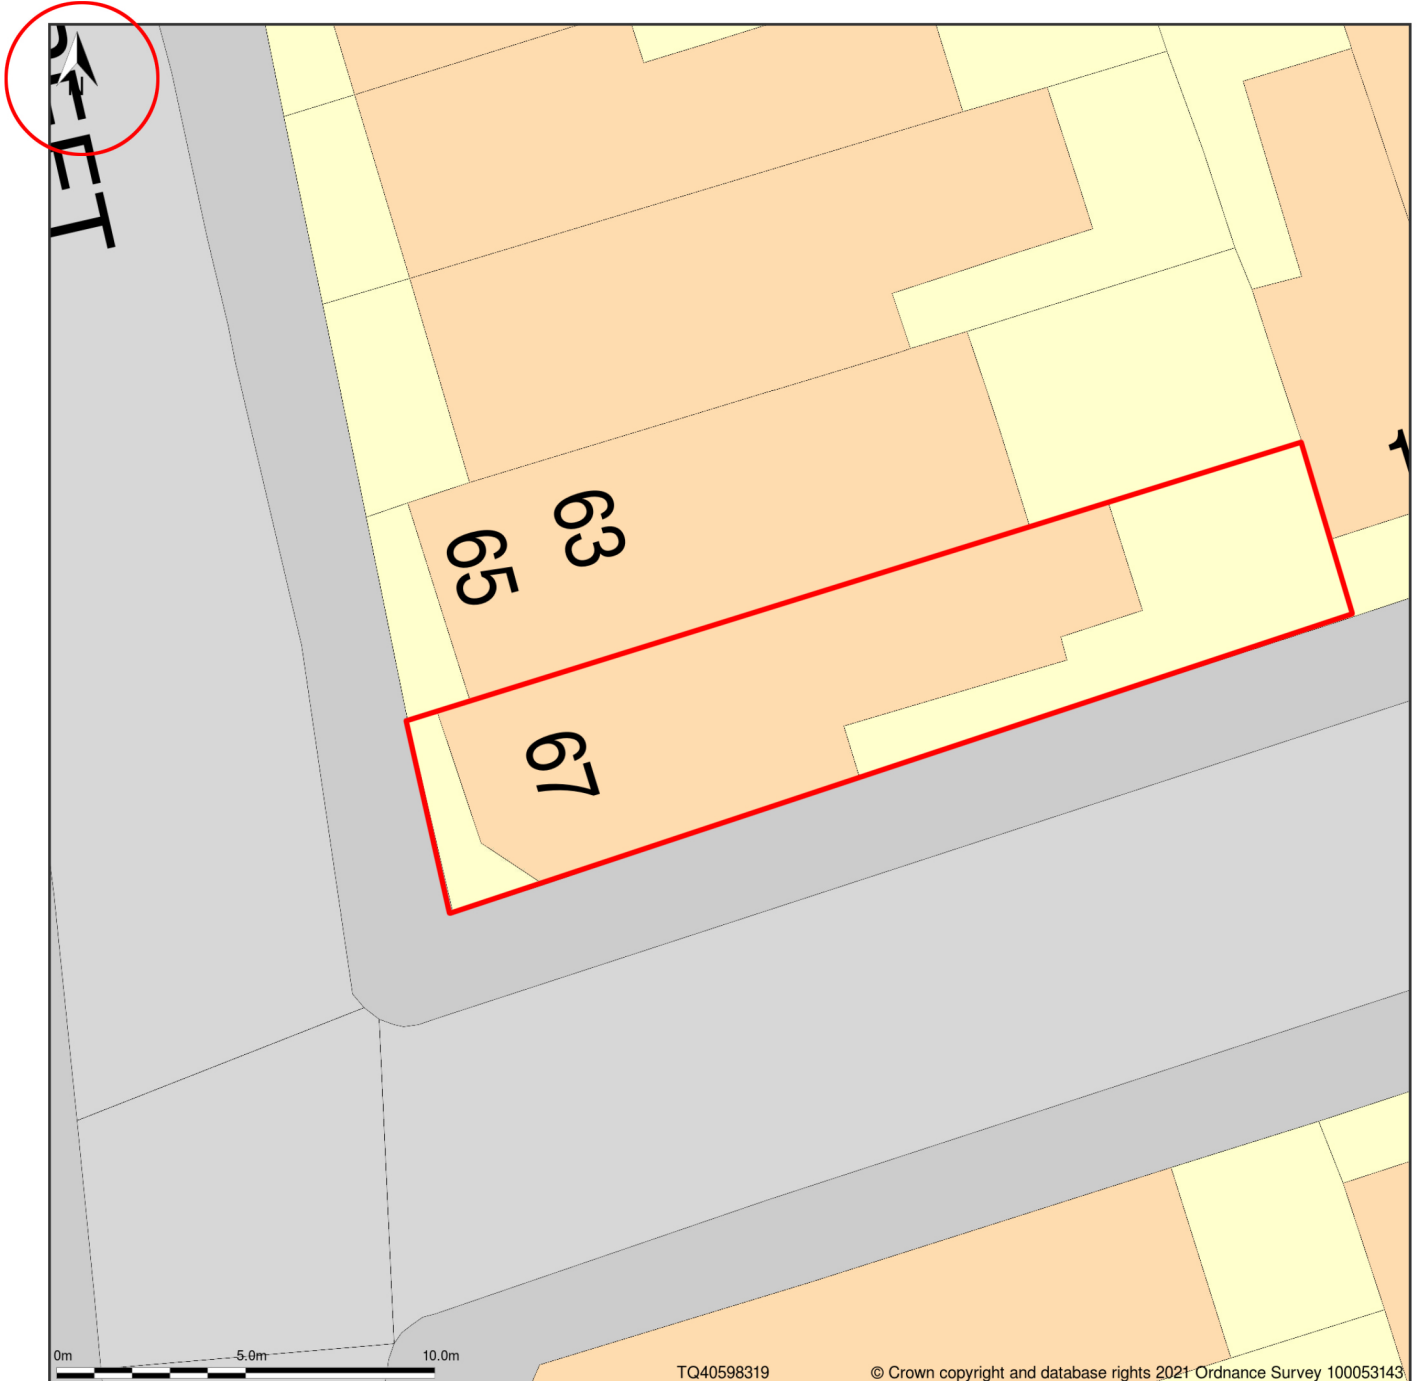

67, North Street, Plaistow, London, Newham, E13 9HL

Block Plan shows area bounded by: 540576.99, 183172.01 540612.99, 183208.01 (at a scale of 1:200), OSGridRef: TQ40598319. The representation of a road, track or path is no evidence of a right of way. The representation of features as lines is no evidence of a property boundary.

Produced on 26th May 2021 from the Ordnance Survey National Geographic Database and incorporating surveyed revision available at this date. Reproduction in whole or part is prohibited without the prior permission of Ordnance Survey. © Crown copyright 2021. Supplied by www.buyaplan.co.uk a licensed Ordnance Survey partner (100053143). Unique plan reference: #00636234-DF06F5