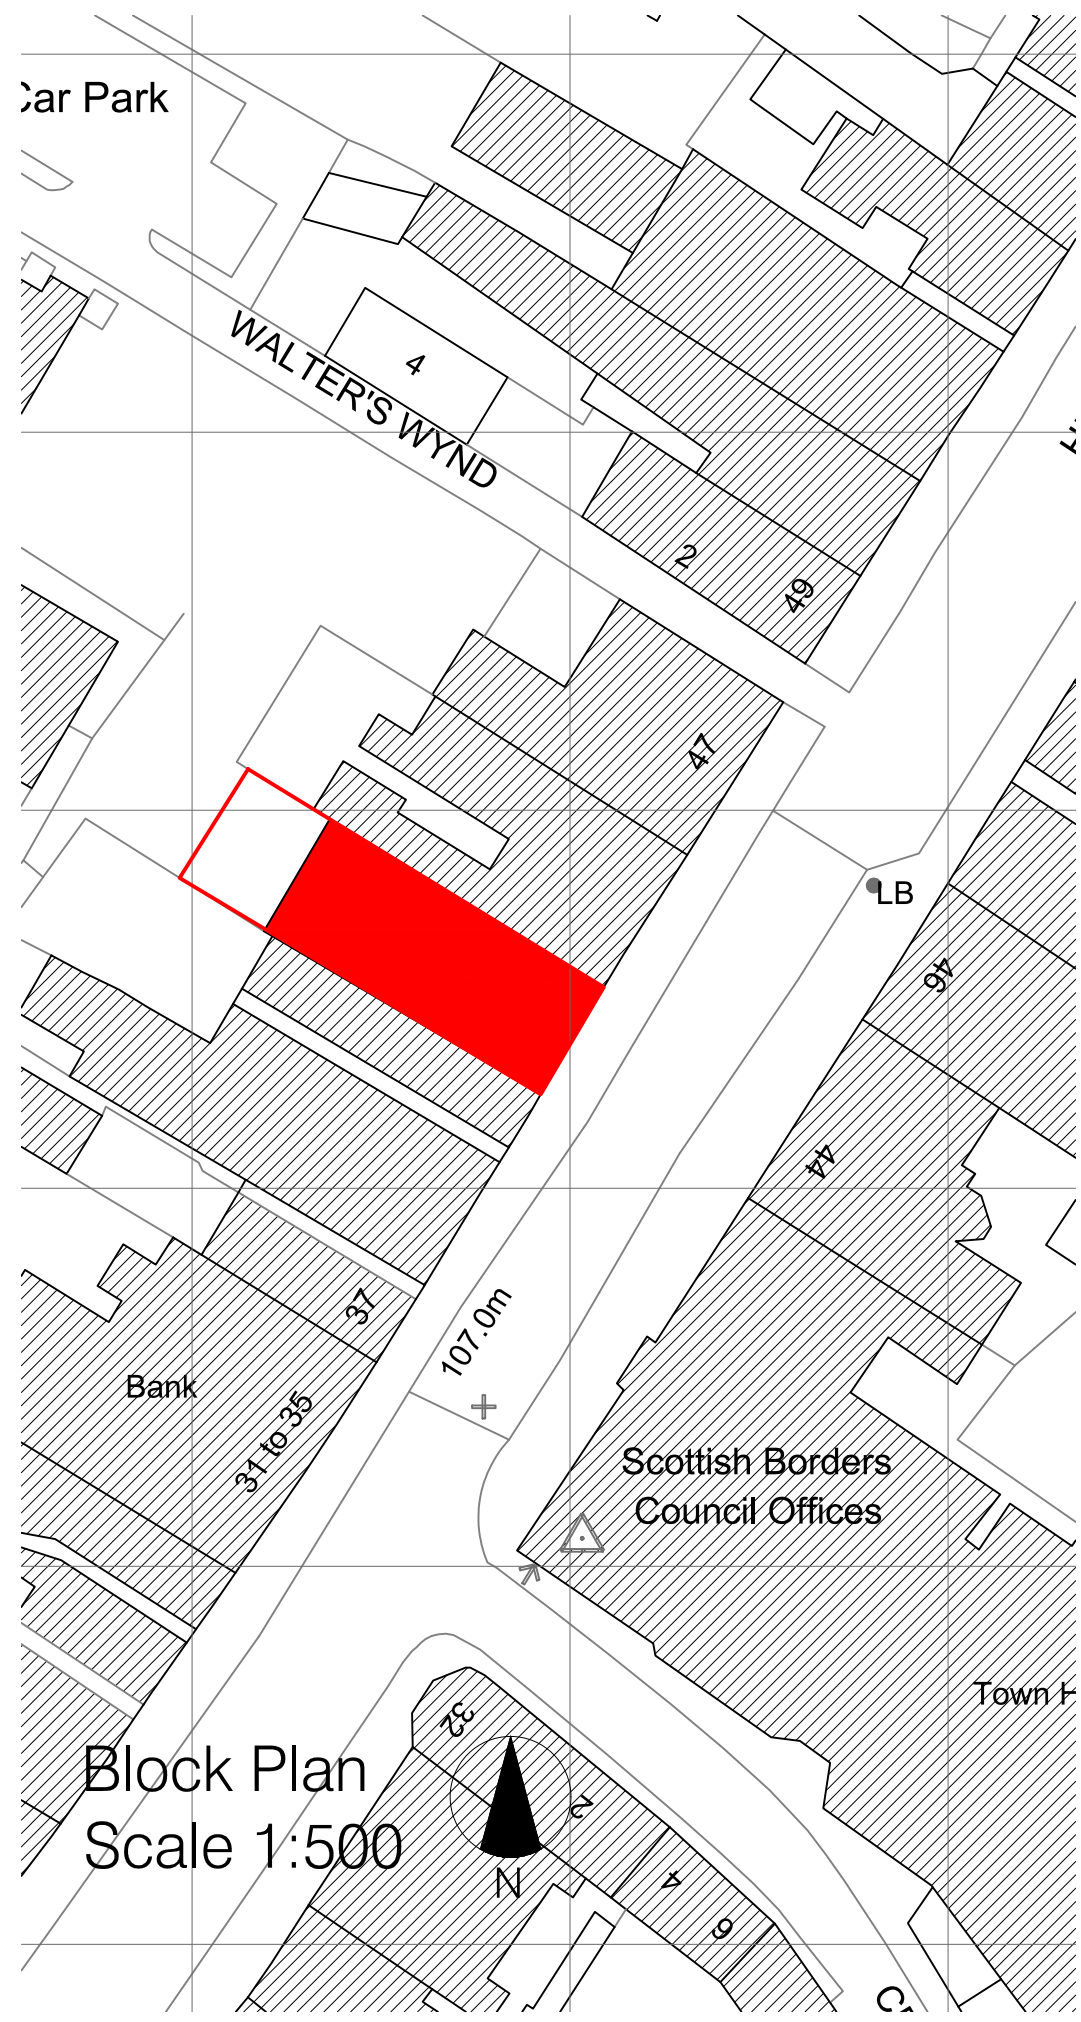

This drawing is the copyright of Aditus Architectural Services Ltd. Figured dimensions are to be followed in preference to scaled dimensions and particulars are to be taken from the actual work where possible. Any discrepancy must be reported to the practice immediately and before proceeding.

Revision Date	Description	Revised by
REV		

Location Plan
Scale 1:1250

© Crown copyright 2021 Ordnance Survey 100053143

Block Plan
Scale 1:500

Planning Application

Project
43 High Street, Hawick - Change of Use
For Khanh Hoang Limited
Drawing
Location Plan and Block Plan

Scale	Date	Drawn	Comp.No.	Number
1:1250	May21	JRR	P02	2106-05
1:500				

Aditus Architectural Services Ltd
17 Swan Street, Longtown, CA6 5UY
web: www.aditusarchitectural.co.uk email: info@aditusarchitectural.co.uk
T: 01228 928018
A3 Drawing Sheet