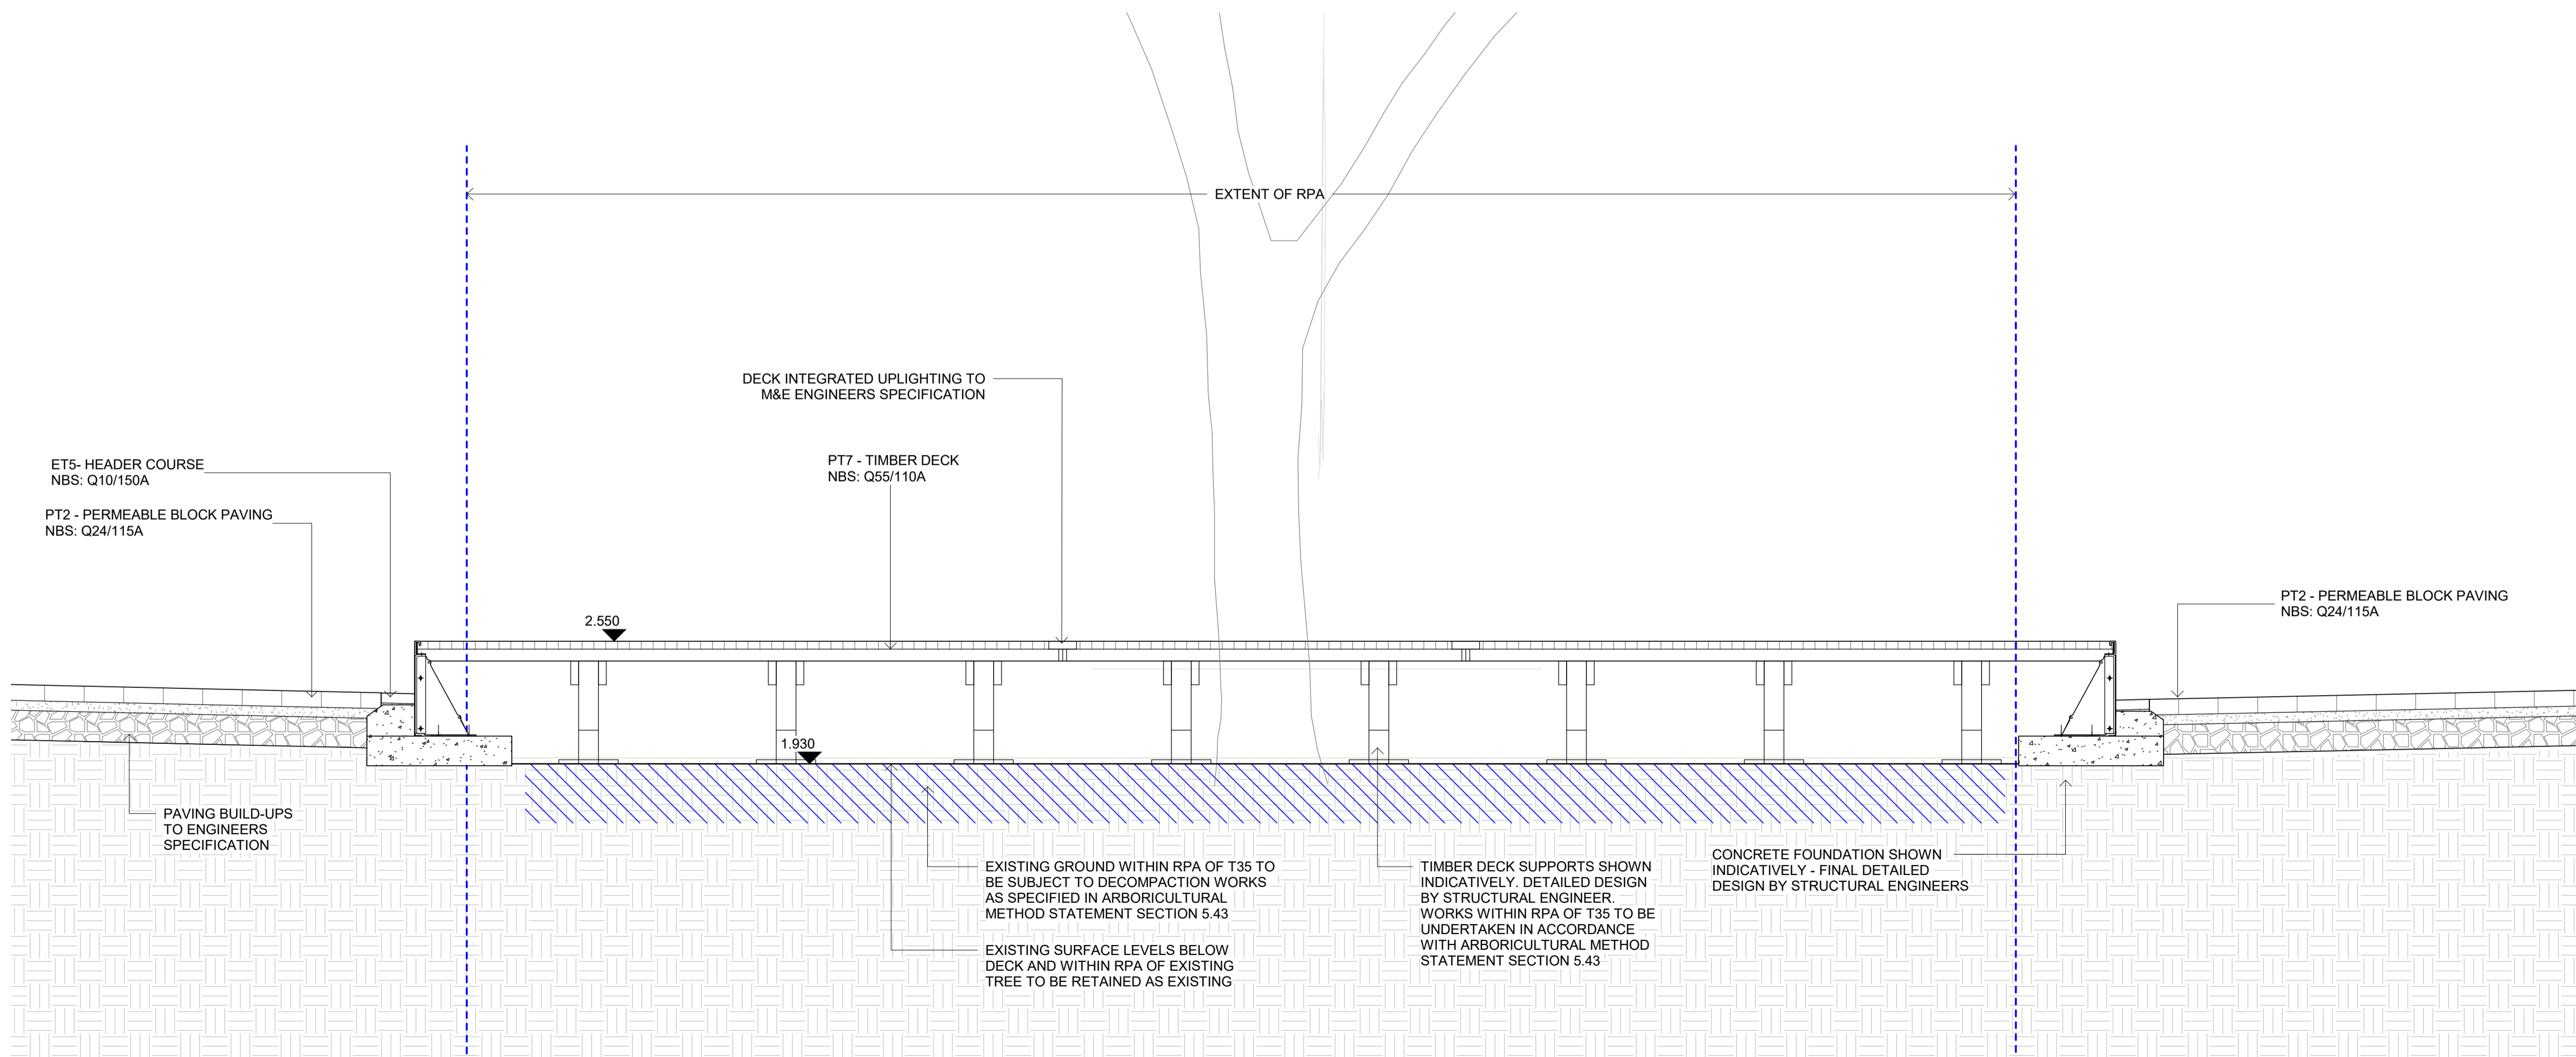

7 0404 Detailed Section 7
Scale 1 : 20

8 0404 Detailed Section 8
Scale 1 : 20

Keyplan - 0404 sheet keyplan
Scale 1 : 1500

No.	Date	Reason	PC	Name
01	2019.09.10	Issued for tender		RW
00	2019.06.07	Issued for costing		PC

Drawing
Detailed Landscape Sections Sheet 4

Scale	Date	Approved	Checked	Drawn
1:20 @A1	06/06/19	PB	EL	PC

Project No.	Drawing No.	Revision
D2574	FAB-00-00-DD-L-0404	01

- Preliminary
- Issued for Planning Approval
- Issued for Construction
- Issued for Design/Information
- Issued for Tender
- As Built

Drawing sheet size - A1

Copyright Reserved ©