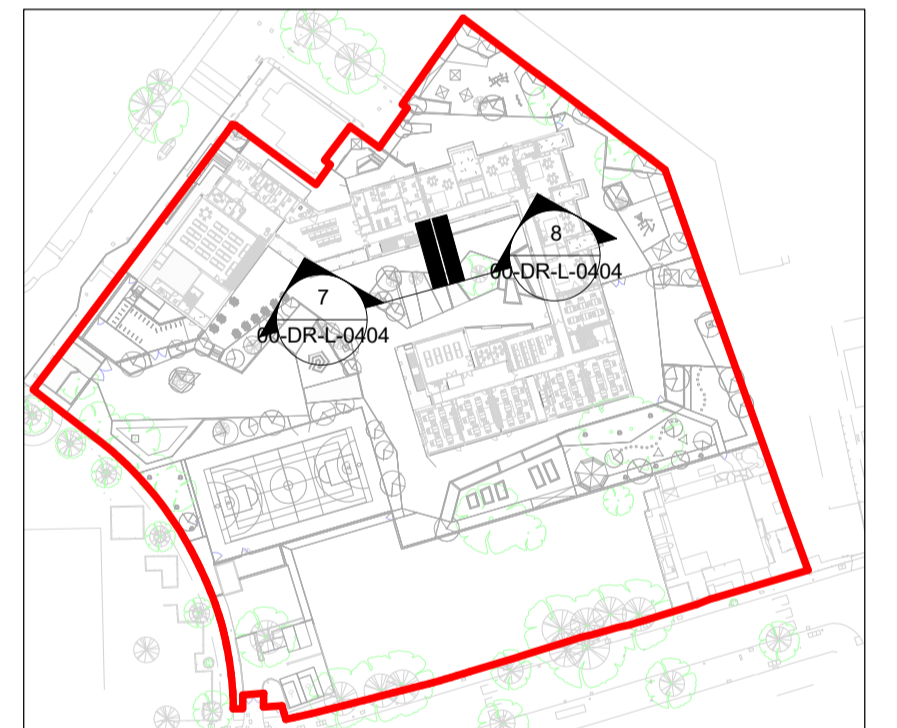

7 0404 Detailed Section 7
Scale 1 : 20

8 0404 Detailed Section 8
Scale 1 : 20

Keyplan - 0404 sheet keyplan
Scale 1 : 1500

No.	Date	Reason	PC	Name
01	2019.09.10	Issued for tender		RW
00	2019.06.07	Issued for costing		PC

Drawing
Detailed Landscape Sections Sheet 4

Scale	Date	Approved	Checked	Drawn
1:20 @A1	06/06/19	PB	EL	PC

Project No.	Drawing No.	Revision
D2574	FAB-00-00-DD-L-0404	01

- Preliminary
- Issued for Planning Approval
- Issued for Construction
- Issued for Design/Information
- Issued for Tender
- As Built

Drawing sheet size - A1

Copyright Reserved ©