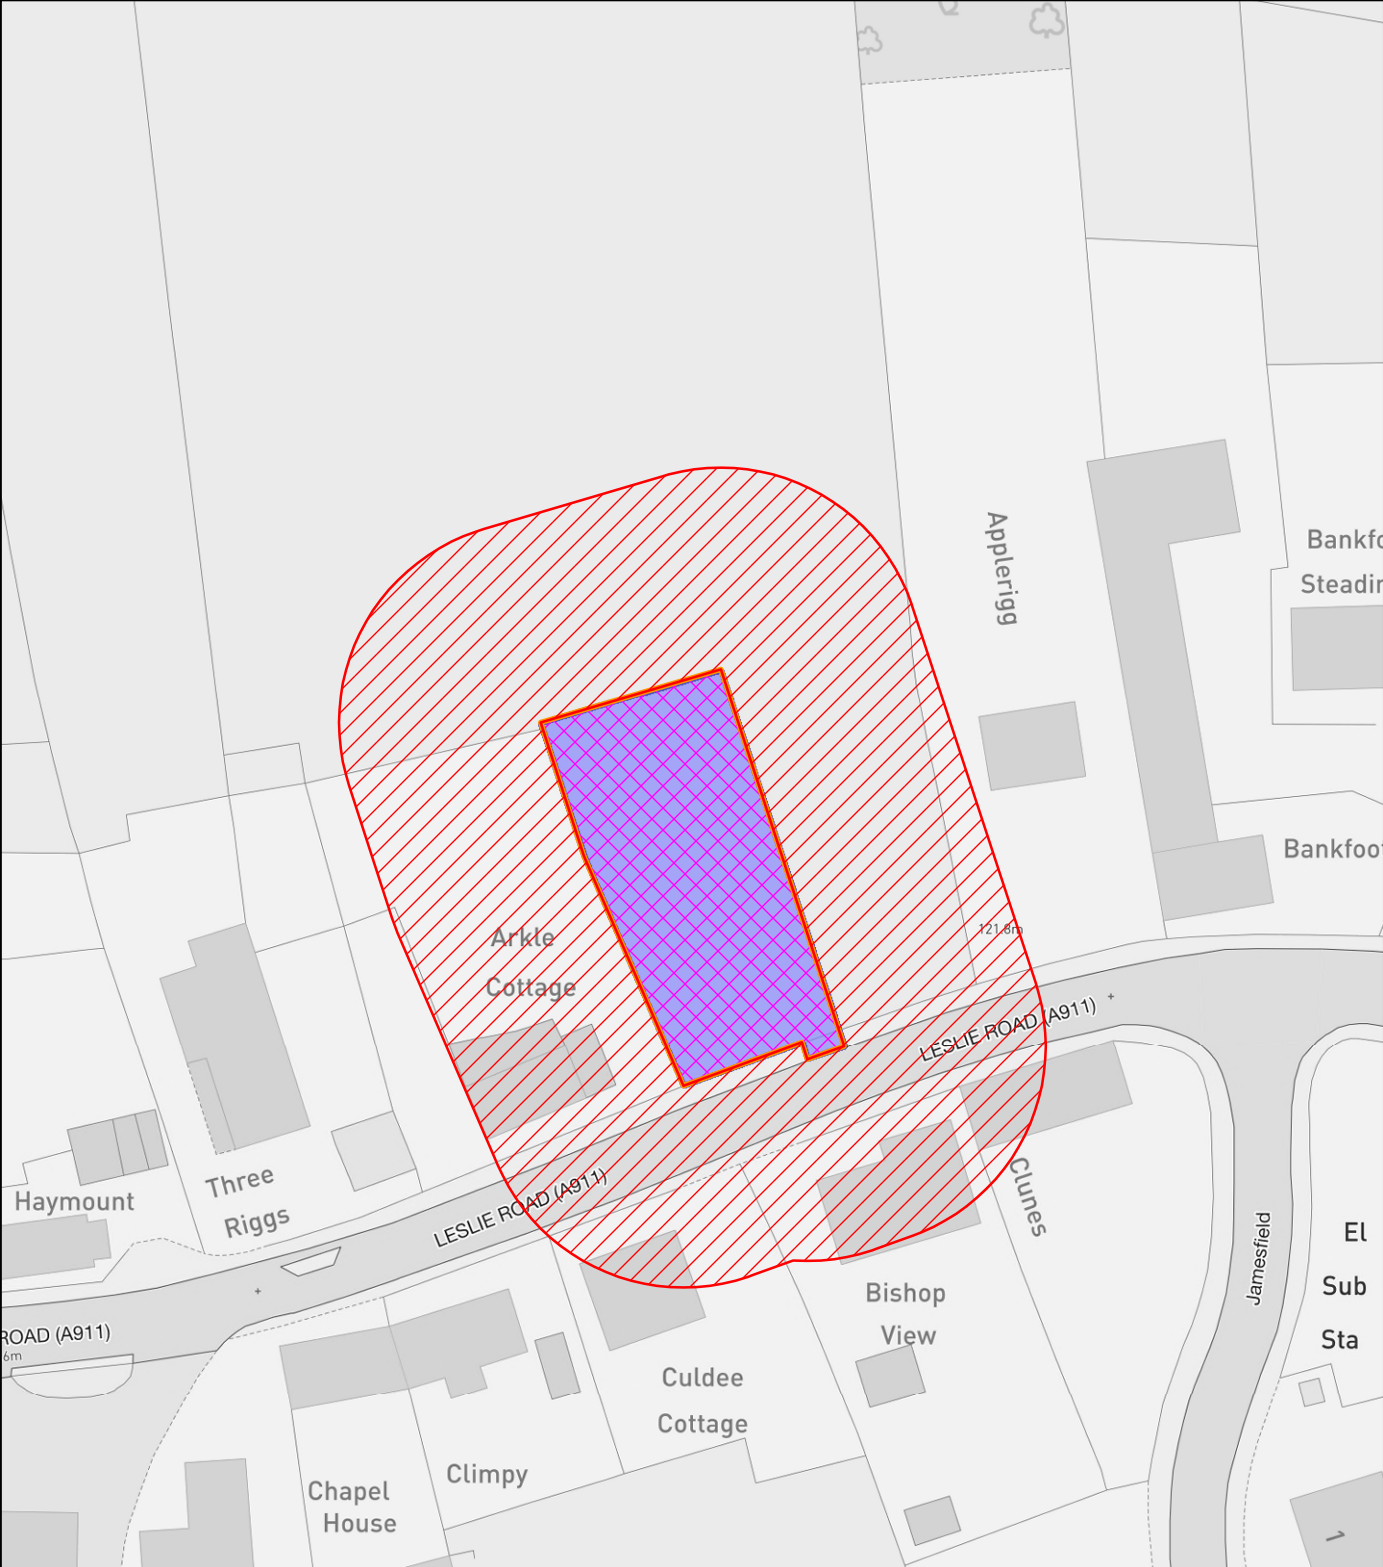

Perth & Kinross Council

NEIGHBOUR NOTIFICATION

Location Plan showing planning application site

This map is for Neighbour Notification ONLY. It must not be reproduced or used for any other purpose.

© Crown copyright [and database rights] 2021 OS 100016971. You are permitted to use this data solely to enable you to respond to, or interact with, the organisation that provided you with the data. You are not permitted to copy, sub-licence, distribute or sell any of this data to third parties in any form.