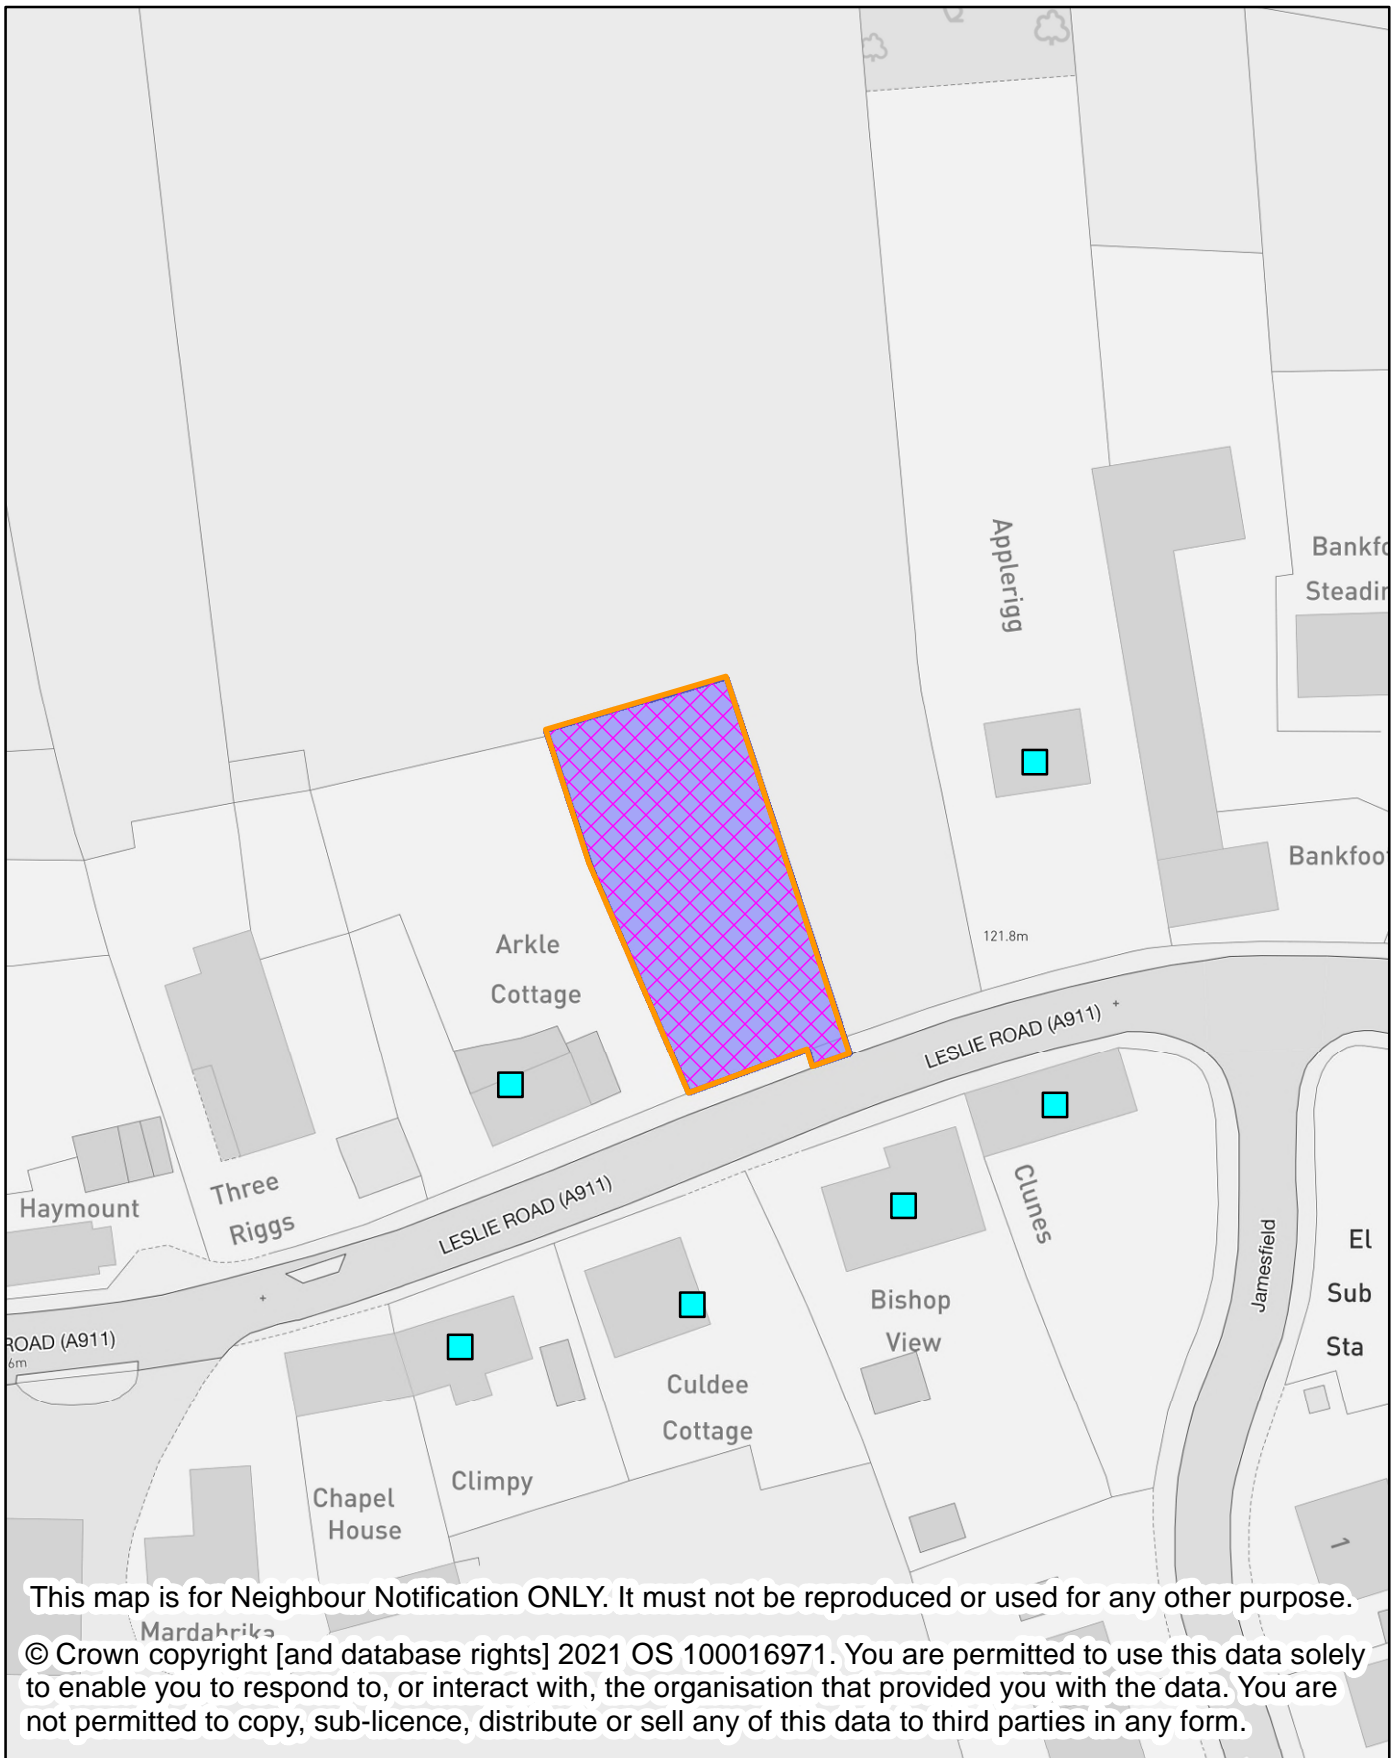

Perth & Kinross Council

NEIGHBOUR NOTIFICATION

Location Plan showing planning application site

This map is for Neighbour Notification ONLY. It must not be reproduced or used for any other purpose.

© Crown copyright [and database rights] 2021 OS 100016971. You are permitted to use this data solely to enable you to respond to, or interact with, the organisation that provided you with the data. You are not permitted to copy, sub-licence, distribute or sell any of this data to third parties in any form.