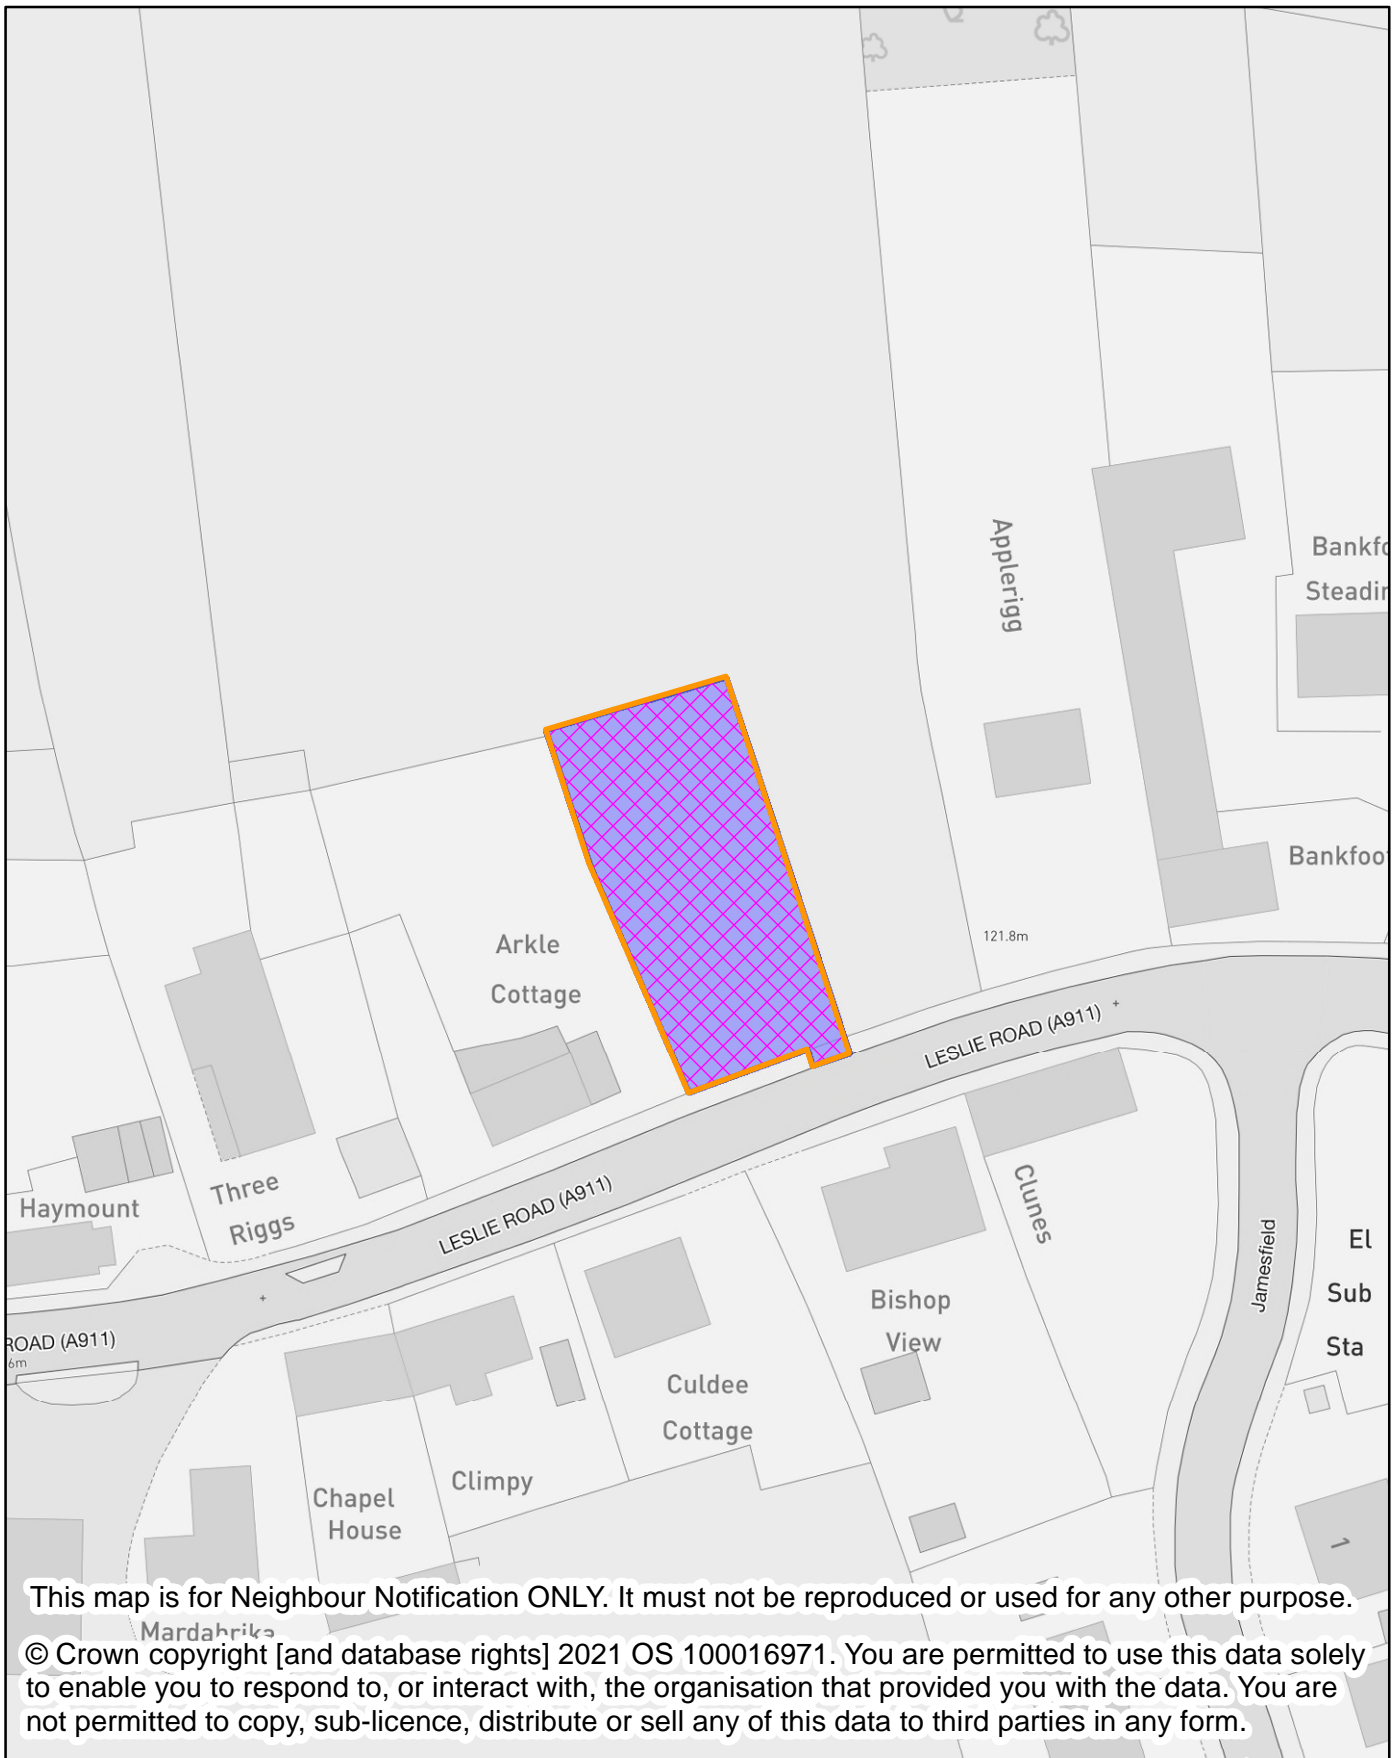

Perth & Kinross Council

NEIGHBOUR NOTIFICATION

Location Plan showing planning application site

This map is for Neighbour Notification ONLY. It must not be reproduced or used for any other purpose.

© Crown copyright [and database rights] 2021 OS 100016971. You are permitted to use this data solely to enable you to respond to, or interact with, the organisation that provided you with the data. You are not permitted to copy, sub-licence, distribute or sell any of this data to third parties in any form.