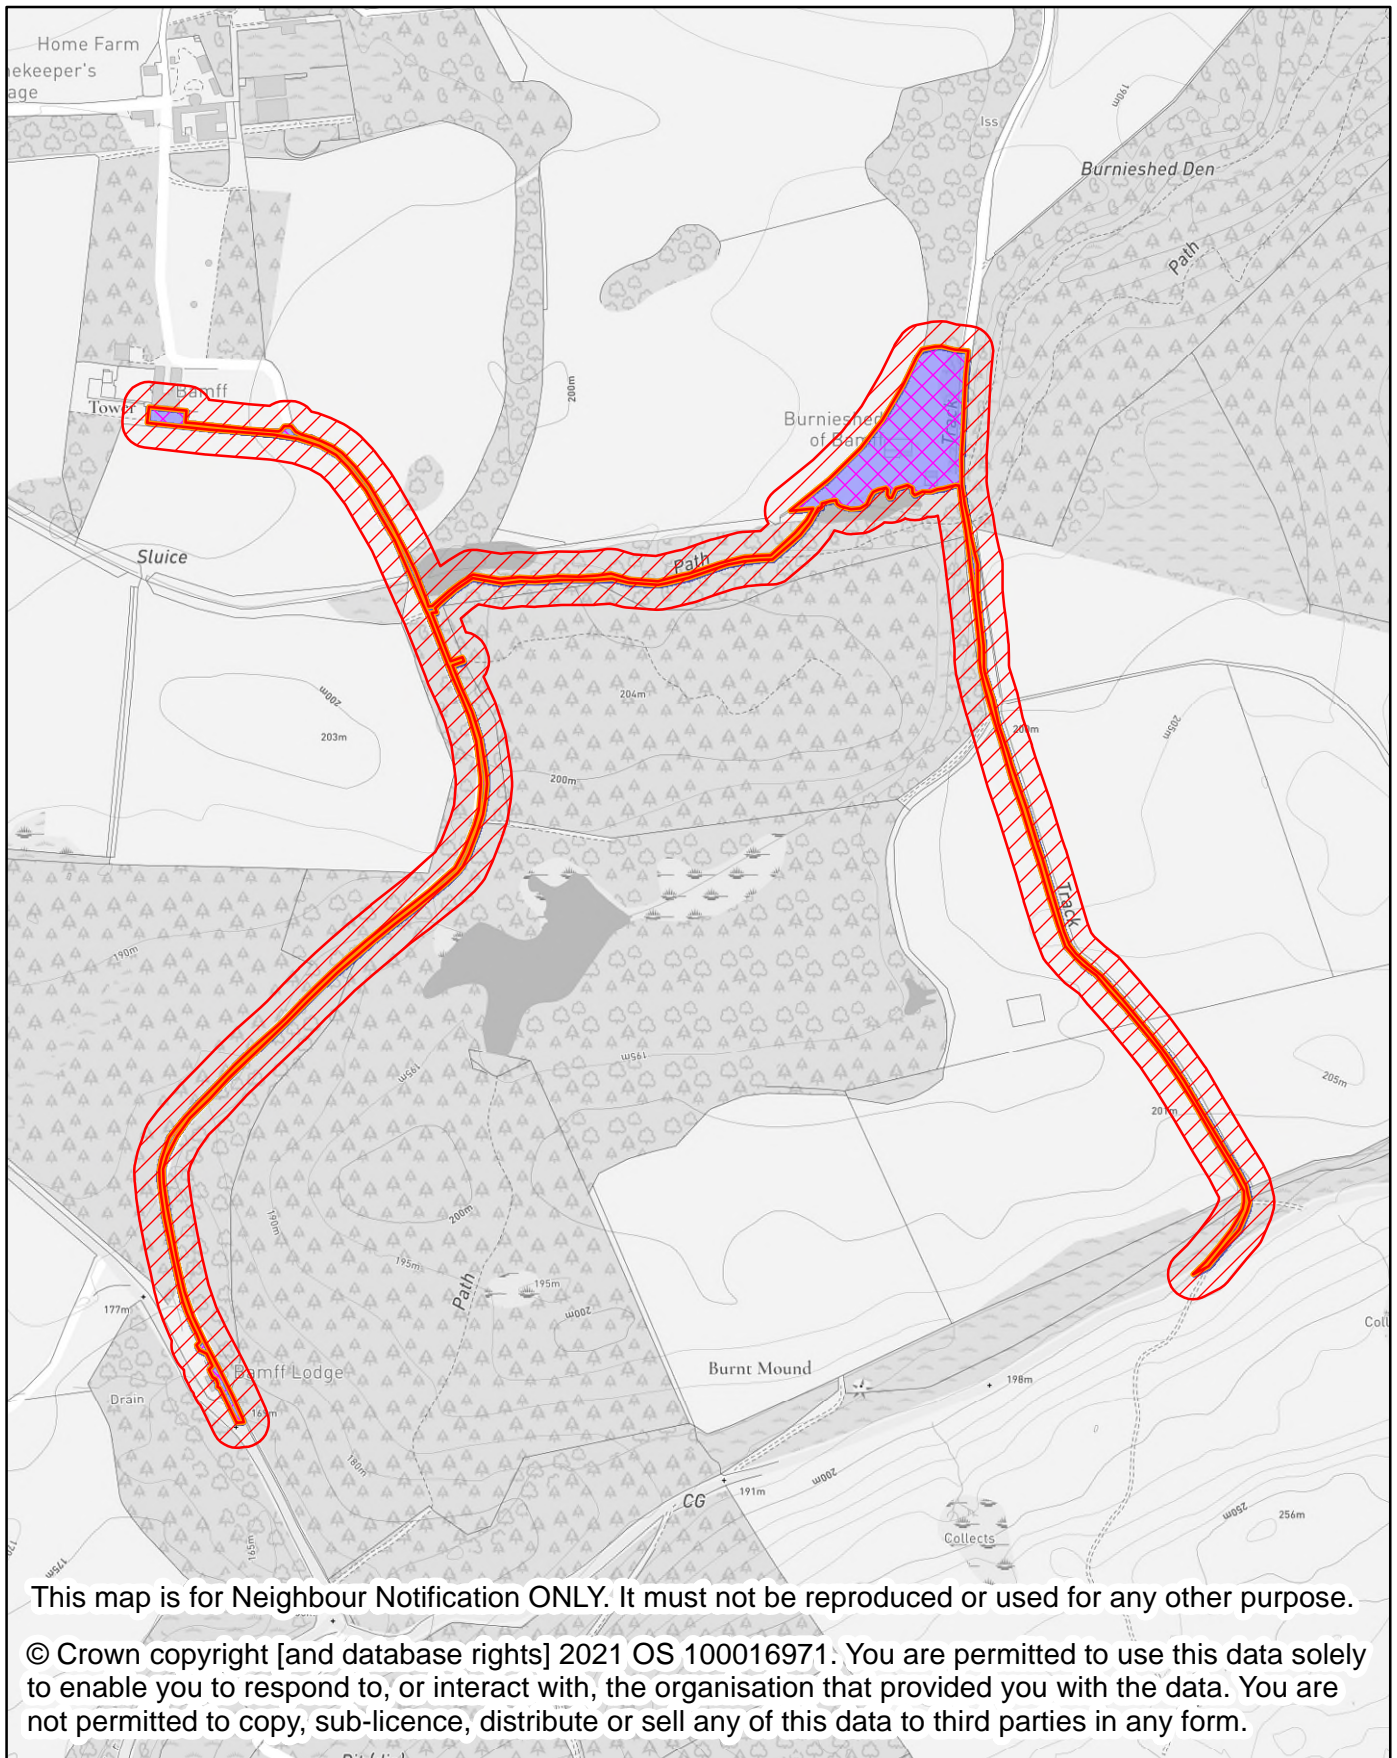

## NEIGHBOUR NOTIFICATION

Location Plan showing planning application site

This map is for Neighbour Notification ONLY. It must not be reproduced or used for any other purpose.

© Crown copyright [and database rights] 2021 OS 100016971. You are permitted to use this data solely to enable you to respond to, or interact with, the organisation that provided you with the data. You are not permitted to copy, sub-licence, distribute or sell any of this data to third parties in any form.