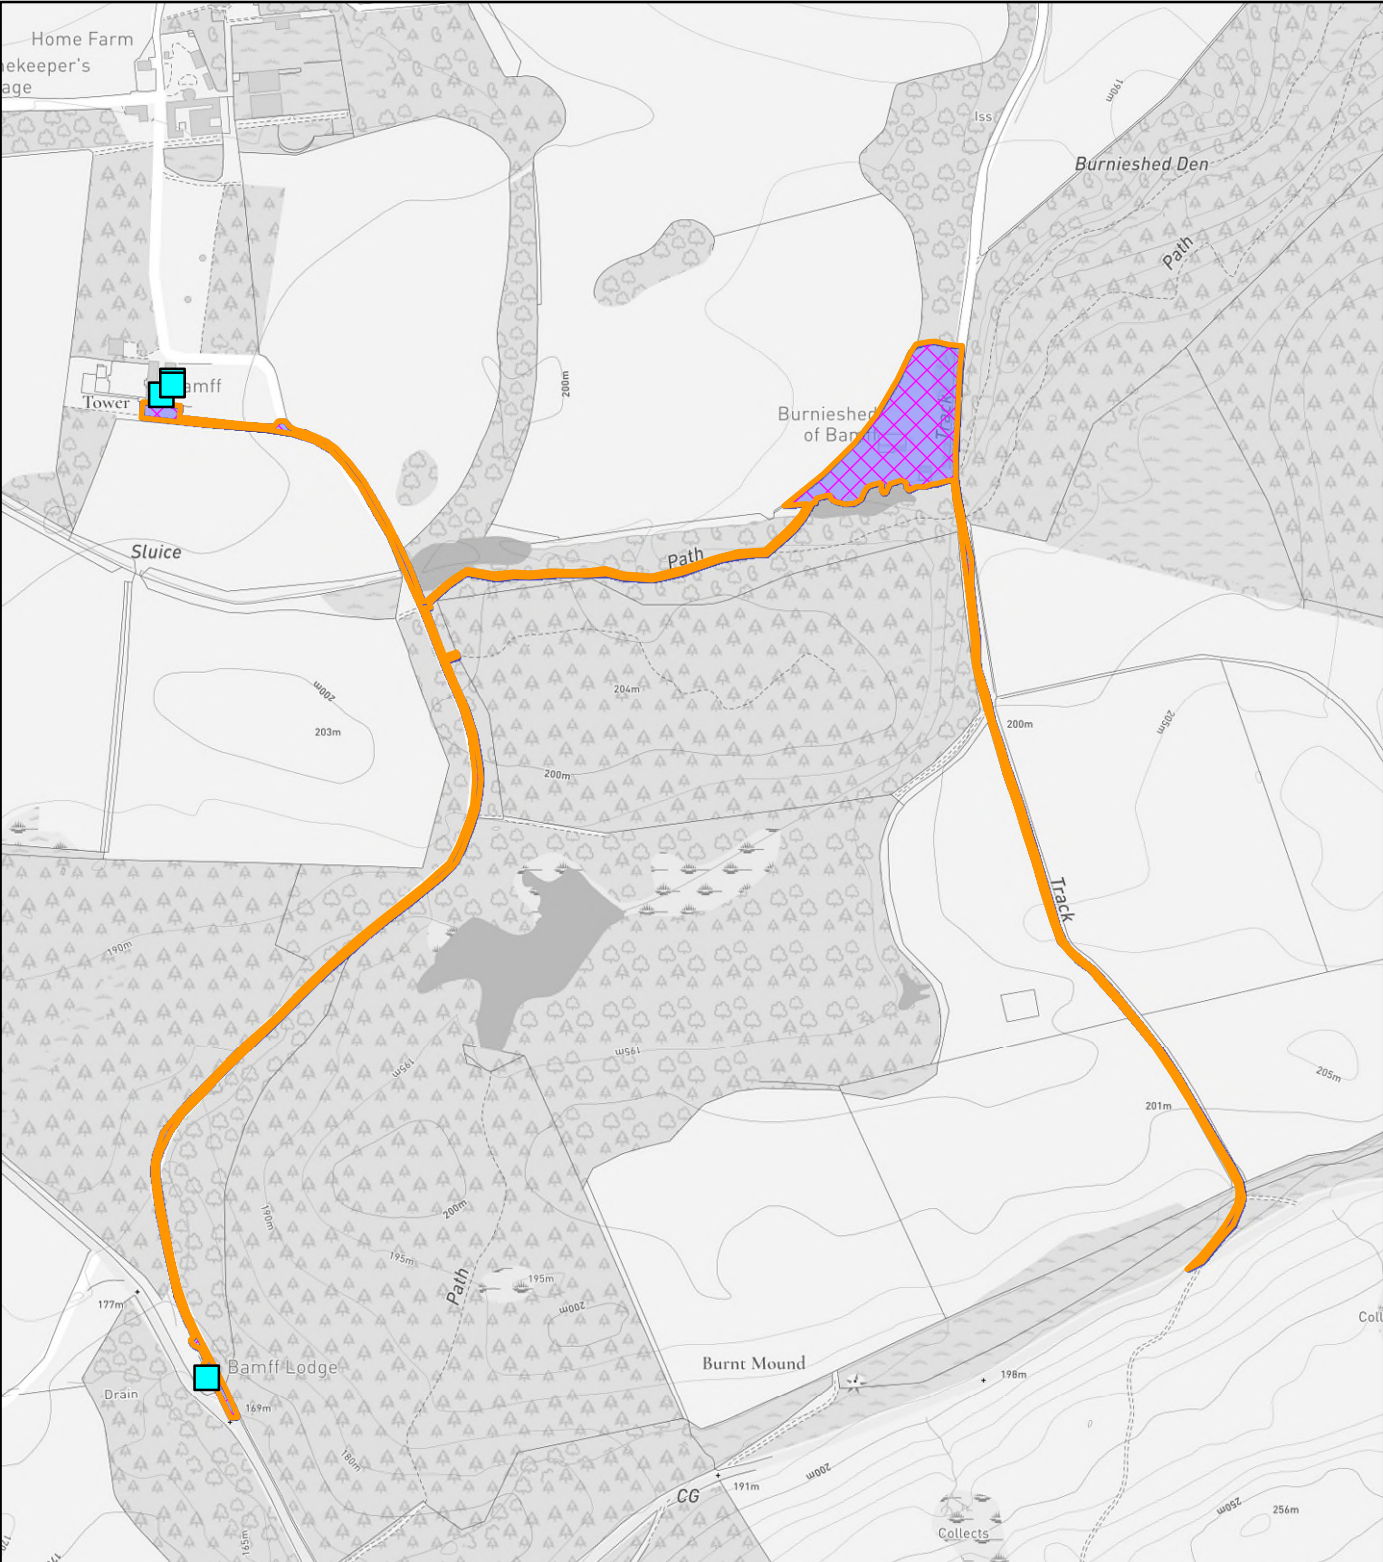

## NEIGHBOUR NOTIFICATION

Location Plan showing planning application site

This map is for Neighbour Notification ONLY. It must not be reproduced or used for any other purpose.

© Crown copyright [and database rights] 2021 OS 100016971. You are permitted to use this data solely to enable you to respond to, or interact with, the organisation that provided you with the data. You are not permitted to copy, sub-licence, distribute or sell any of this data to third parties in any form.