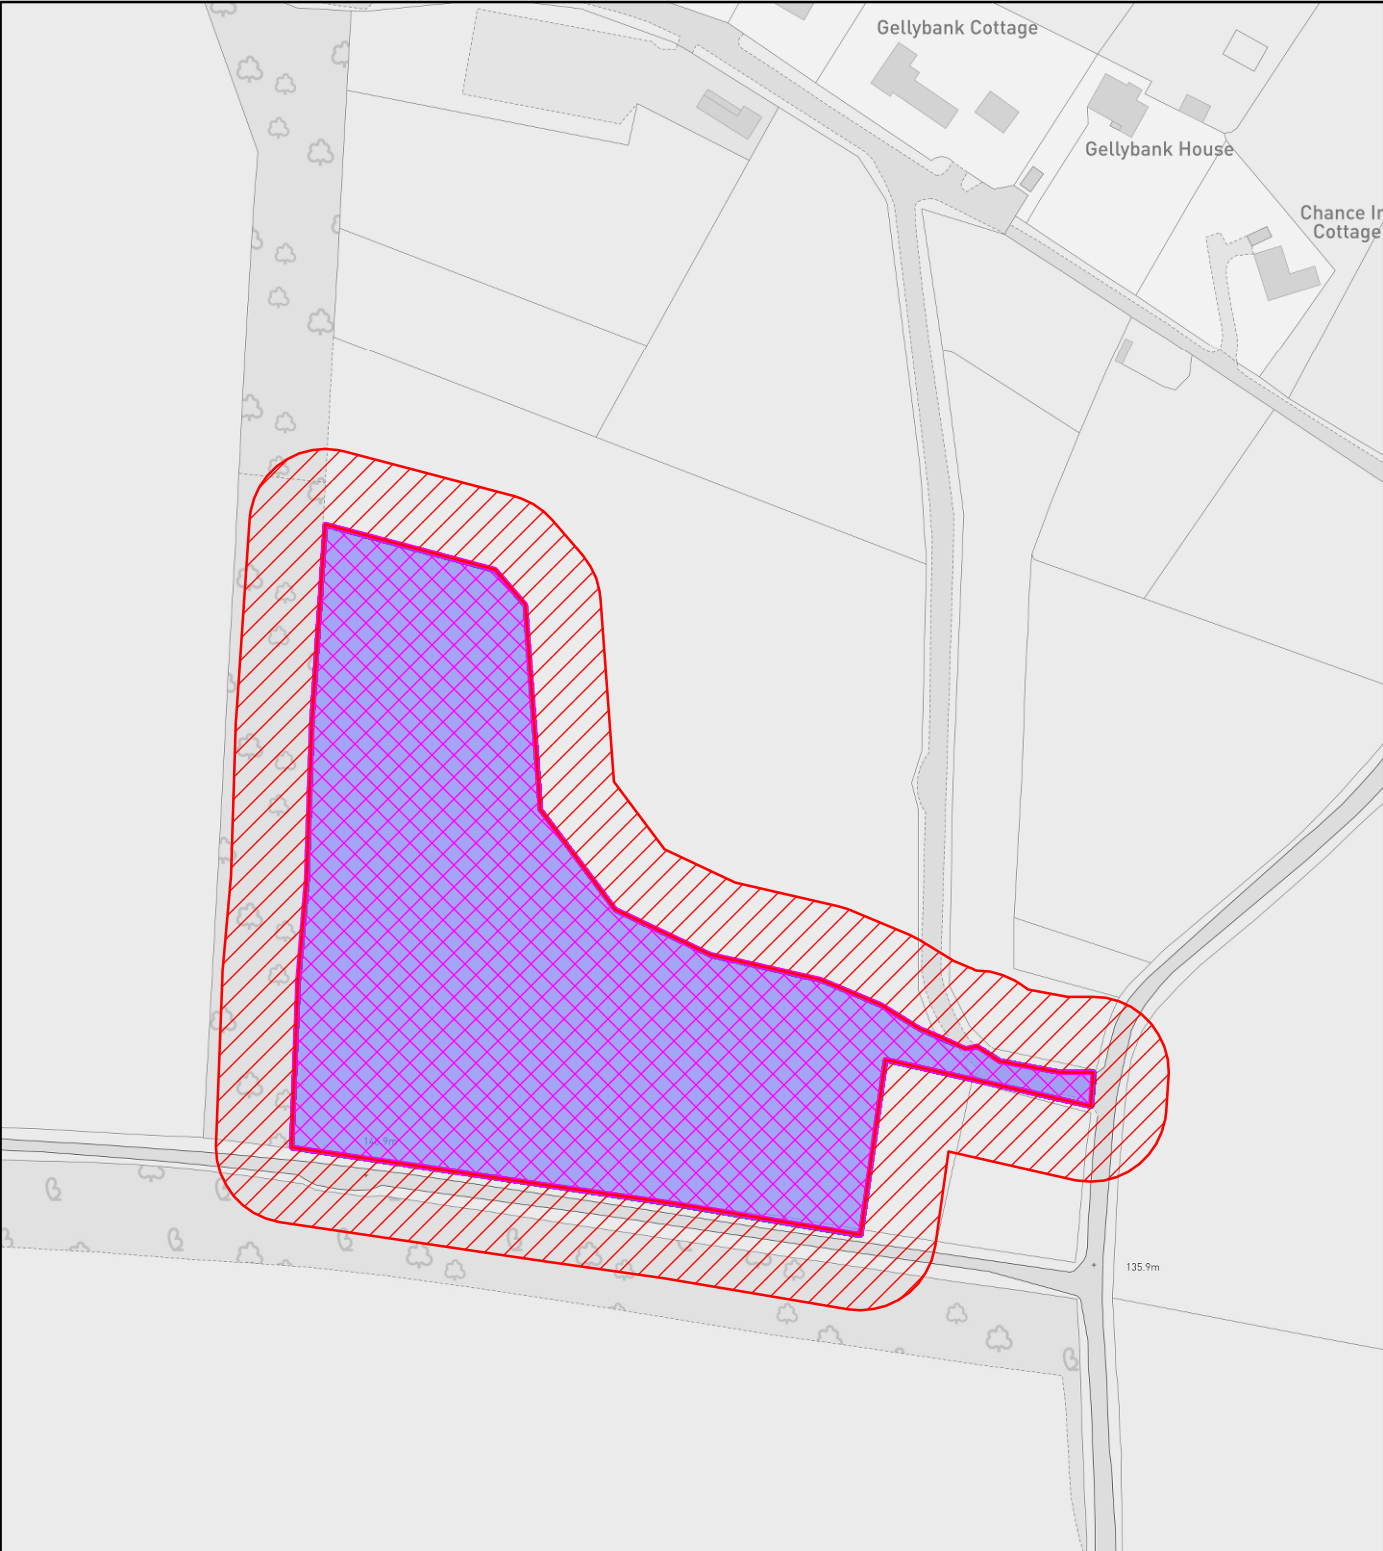

Perth & Kinross Council

NEIGHBOUR NOTIFICATION

Location Plan showing planning application site

This map is for Neighbour Notification ONLY. It must not be reproduced or used for any other purpose.

© Crown copyright [and database rights] 2021 OS 100016971. You are permitted to use this data solely to enable you to respond to, or interact with, the organisation that provided you with the data. You are not permitted to copy, sub-licence, distribute or sell any of this data to third parties in any form.