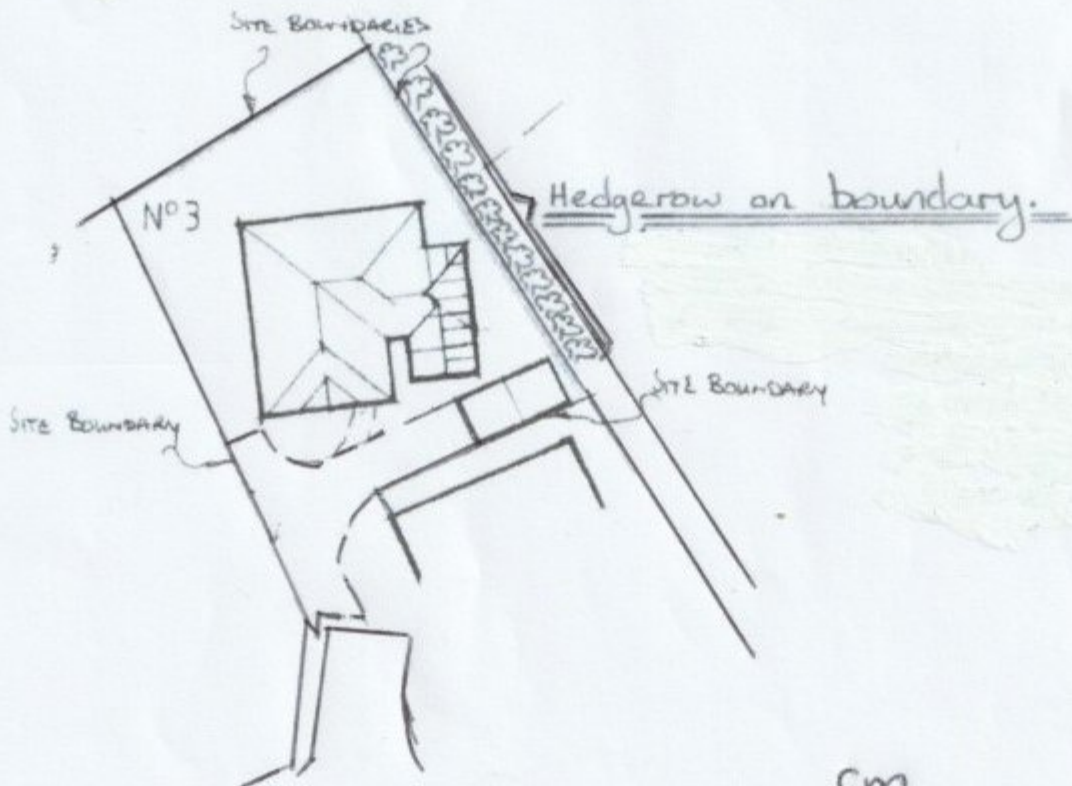

SITE LOCATION PLAN SCALE 1:2500
(50 G28 172)

SITE PLAN SCALE 1:500

DRG. TITLE: Site & Site Location Plan		DRG. NO.: DJH21/01
SCALE: as shown	DATE: 2 ND MAY 2021	
PROJECT: GARAGE CONVERSION & LINK TO HOUSE AT 3 MOUNTAIN VIEW, KWARDEAN, GLOS., GL17 9YT.		