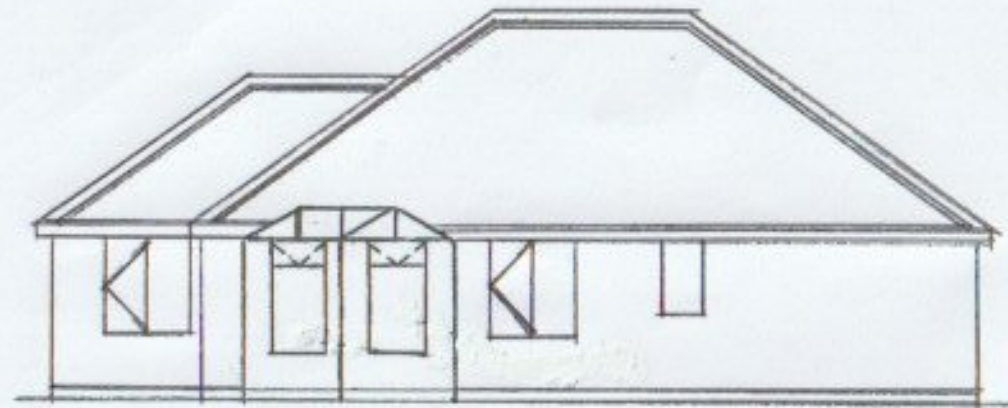

SOUTH ELEVATION

NORTH ELEVATION

| | | | |
|--|---------------------------------|-----------------------------------|------------------------|
| PROJECT: GARAGE CONVERSION & LINK TO HORSE AT 3 MOUNTAIN VIEW, RUARDEAN, GLOS. GL17 9YT | DRG. TITLE: Existing elevations | | |
| | SCALE: 1:100 | DATE: 2 nd MAY 2021 | DRG. NO.: DTH 21/03 |