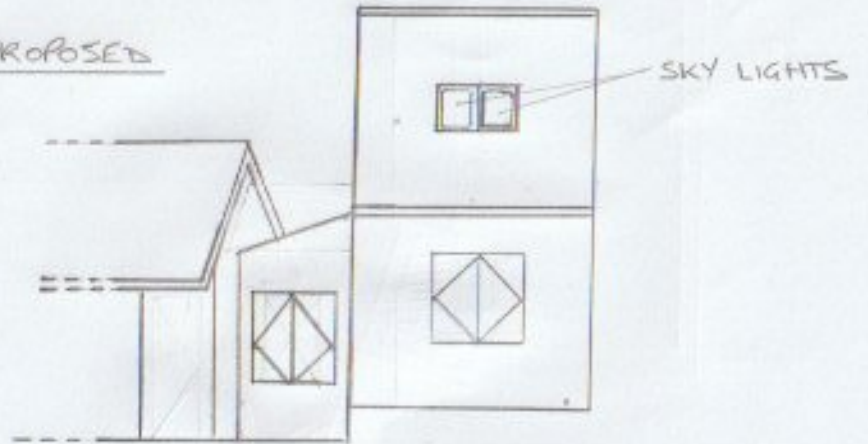

WEST ELEVATION

CURRENT

PROPOSED

EAST ELEVATION

CURRENT

PROPOSED

PROJECT:

GARAGE CONVERSION AND LINK TO HOUSE  
AT 3 MOUNTAIN VIEW, RUARDEAN,  
GLOUCESTERSHIRE, GL17 9YT.

DRG. TITLE:

CURRENT AND PROPOSED ELEVATIONS

SCALE:

1:100

DATE:

2<sup>ND</sup> MAY 2021

DRG. NO.:

DJH21/07