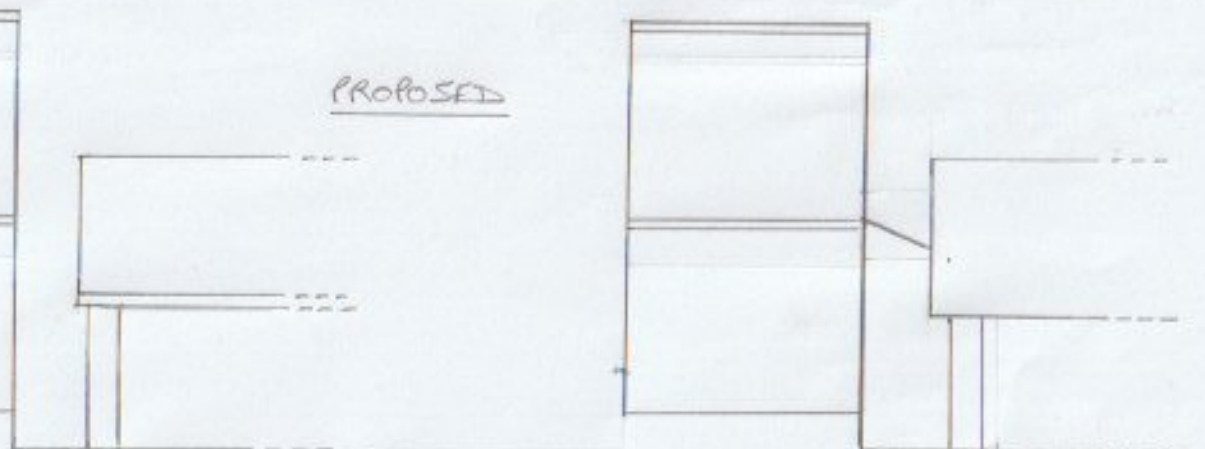

WEST ELEVATION

CURRENT

PROPOSED

EAST ELEVATION

CURRENT

PROPOSED

PROJECT:

GARAGE CONVERSION AND LINK TO HOUSE  
AT 3 MOUNTAIN VIEW, RUARDEAN,  
GLOUCESTERSHIRE, GL17 9YT.

DRG. TITLE:

CURRENT AND PROPOSED ELEVATIONS

SCALE:

1:100

DATE:

2<sup>ND</sup> MAY 2021

DRG. NO.:

DJH21/07