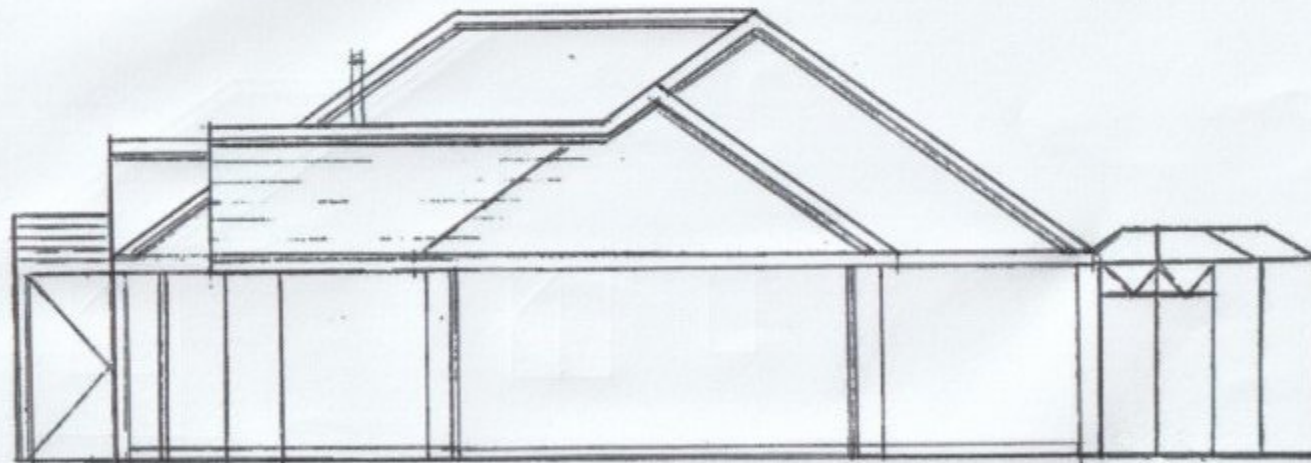

WEST ELEVATION

EAST ELEVATION

PROJECT: GARAGE CONVERSION & LINK TO HOUSE AT 3 MOUNTAIN VIEW, RHARDEAN, GLOS., GL17 9YT.	DRG. TITLE: Existing elevations		
	SCALE: 1:100	DATE: 2ND MAY 2021	DRG. No. DJH 21/04