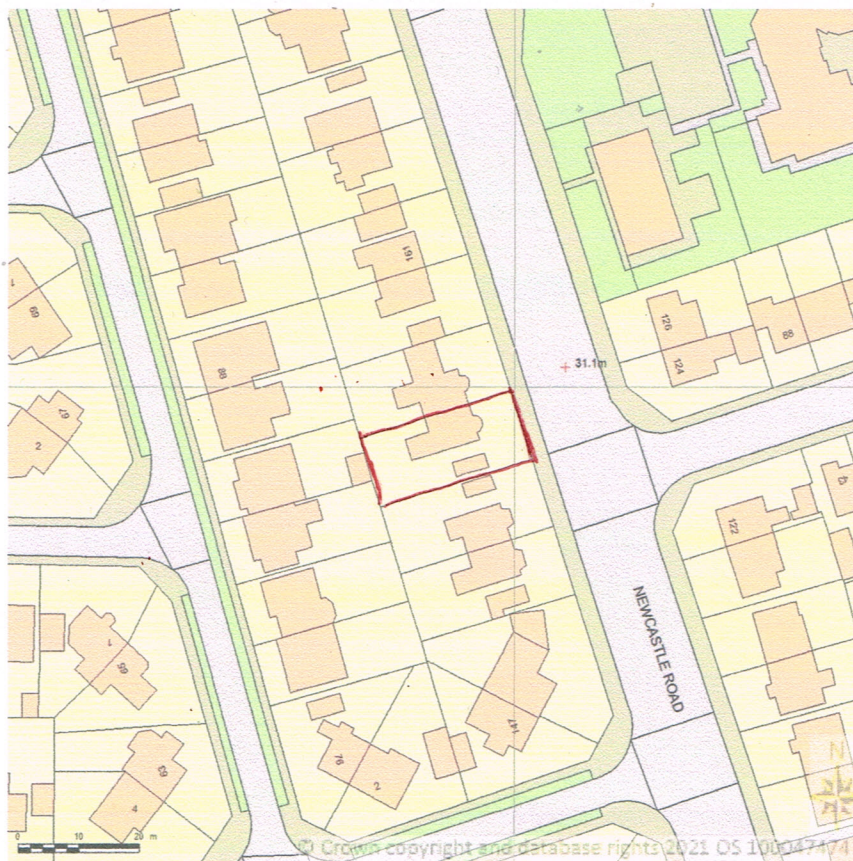

SITE LOCATION PLAN
AREA 2 HA
SCALE 1:1250 on A4
CENTRE COORDINATES: 439387, 558792

Supplied by Streetwise Maps Ltd
www.streetwise.net
Licence No: 100047474
18/05/2021 07:19
155 NEWCASTLE ROAD