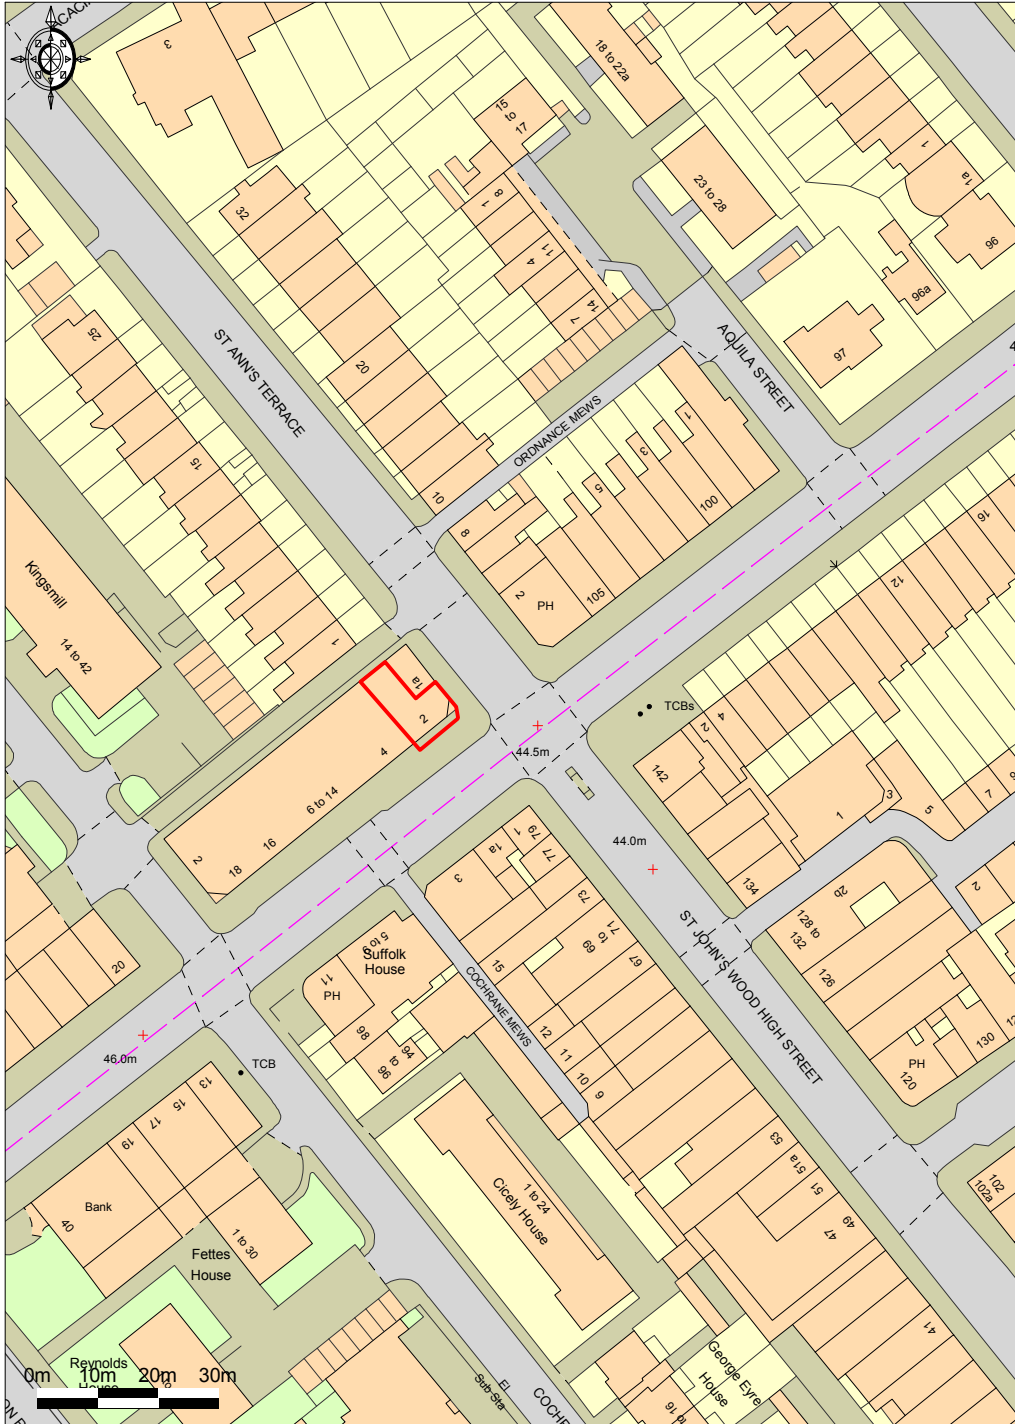

2 - 4 Circus Road