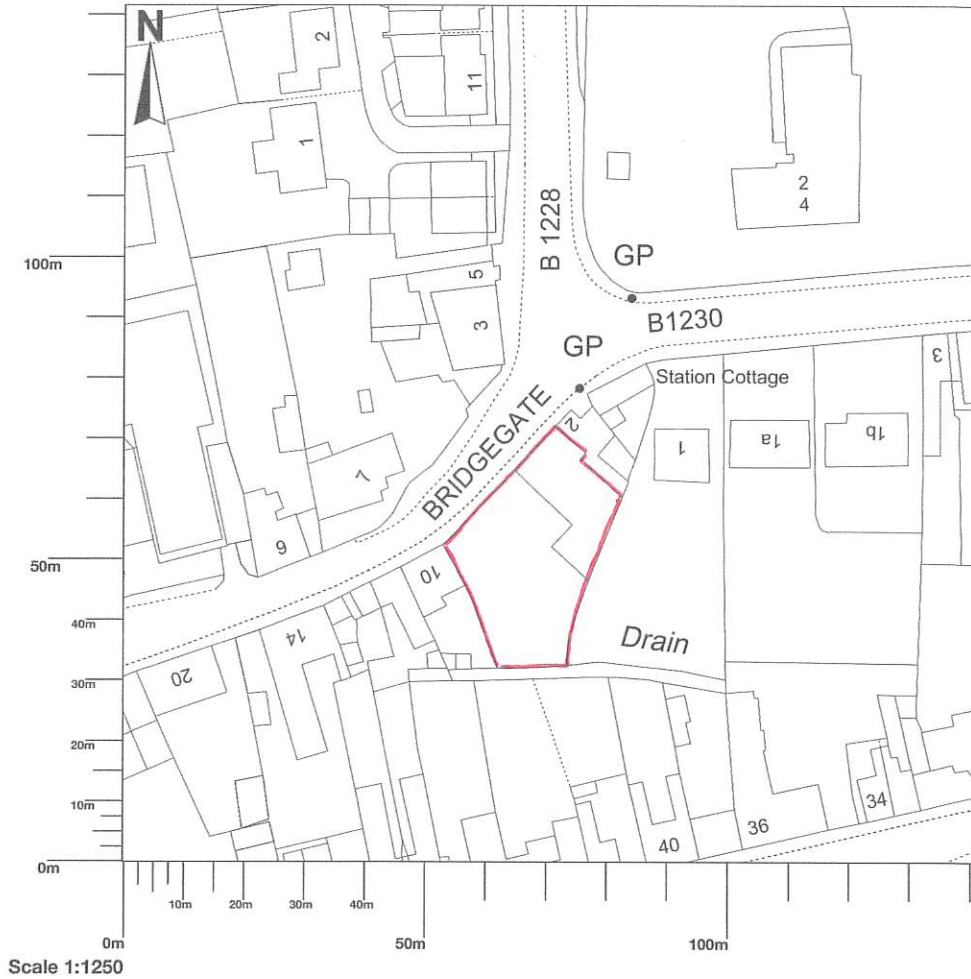

## Zolsha, 4 Bridgegate, Howden, Goole, DN14 7AB

Map area bounded by: 474981,428419 475123,428561. Produced on 19 April 2021 from the OS National Geographic Database. Reproduction in whole or part is prohibited without the prior permission of Ordnance Survey. © Crown copyright 2021. Supplied by UKPlanningMaps.com a licensed OS partner (100054135). Unique plan reference: p2cuk/614139/832842