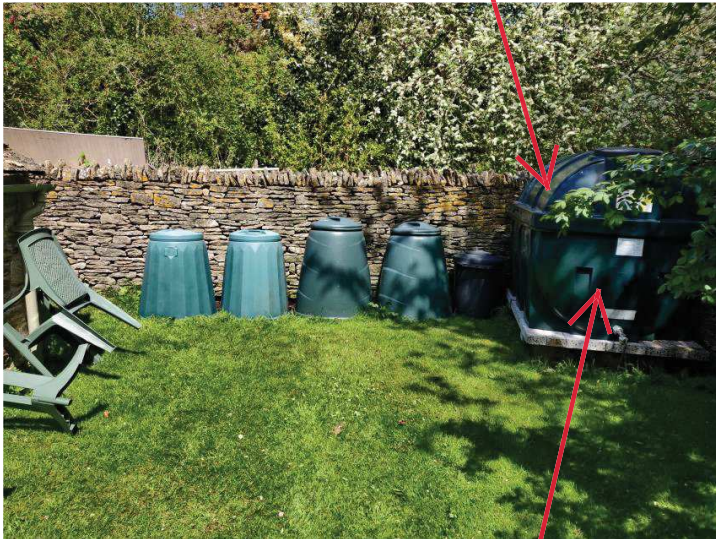

SITE PHOTOS Keepers Cottage 8 Ampney St Peter Cirencester Gloucestershire GL7 5SH

PROPOSED POSITION OF AIR SOURCE HEAT PUMP

existing oil tank to be removed

pipe connection (pantry)

south elevation

view from garden wall