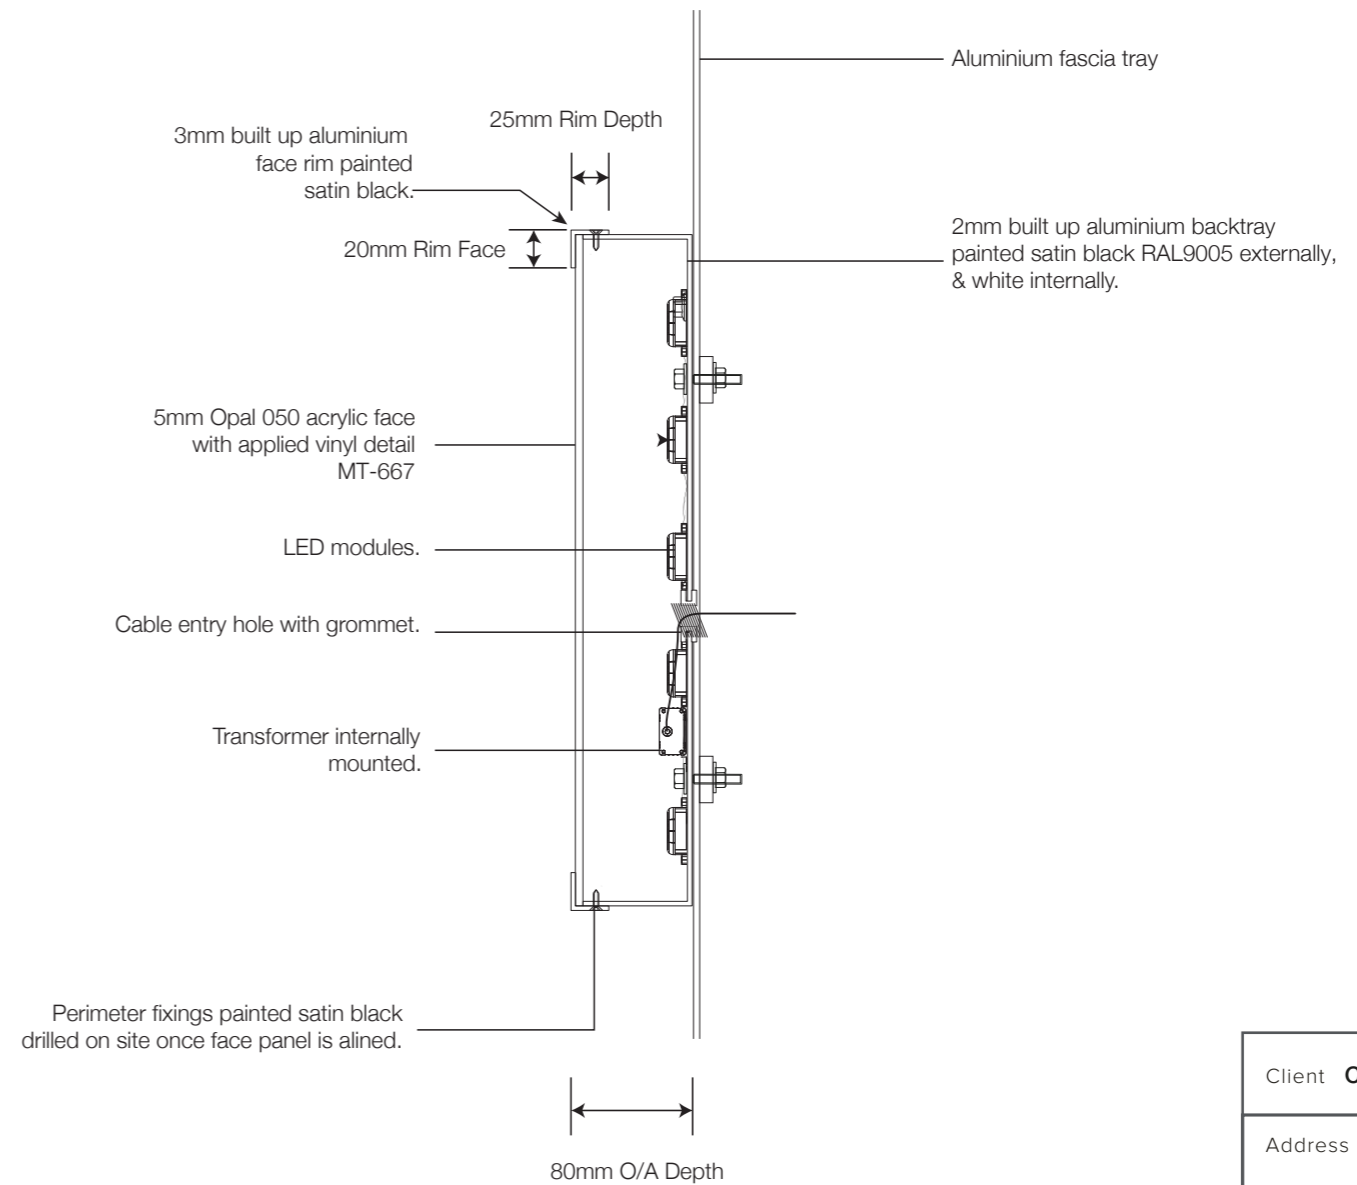

S1

Logo sign, surface mounted - Illuminated - 1: 5

450mm diameter

Typical Section - 1: 5

*Wall fixings site specific to suit fascia.

Client Cobra Coffee/STARBUCKS				
Address 145-147 High Street Rickmansworth WD3 1AR				
Drawing 003-800-K2P52033-PP 01	Revision A			
SCALE 1:5	SHEET SIZE A3	DRAWN GW	CHKD GT	DATE 18/05/21
Key2 Group Unit C4, Hazleton Interchange Lakesmere Road Horndean PO8 9JU		☎ 08450 55 44 33 ✉ info@key2uk.com 🌐 www.key2uk.com		