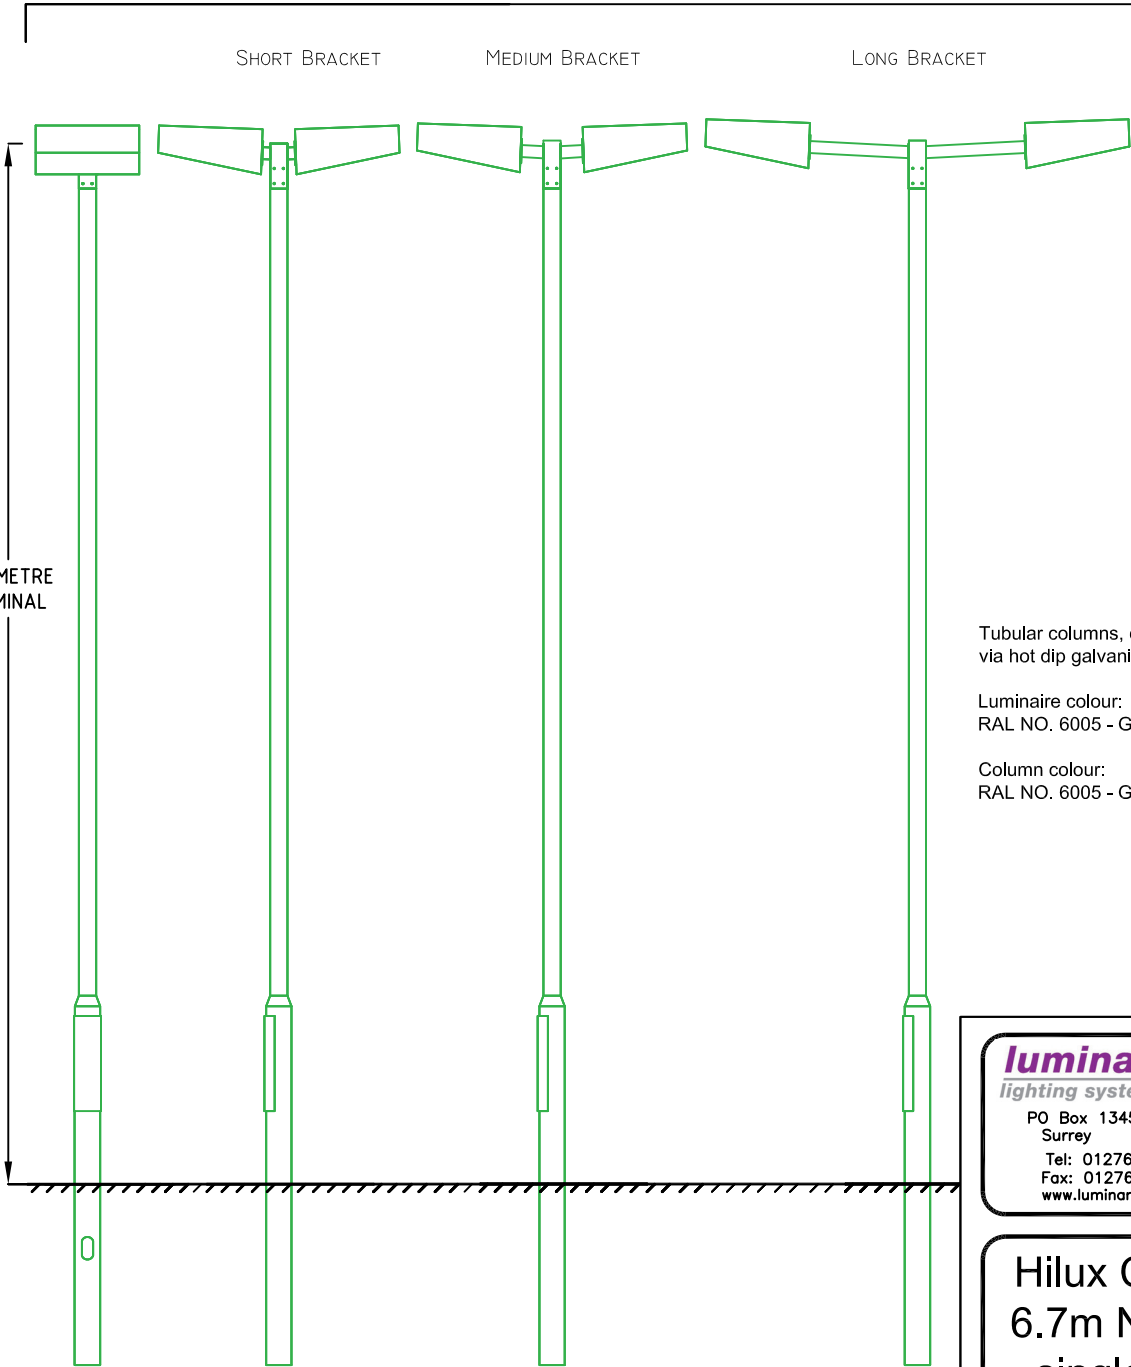

TWIN LUMINAIRE MOUNTING

SHORT BRACKET

MEDIUM BRACKET

LONG BRACKET

6.7 METRE
NOMINAL

Tubular columns, corrosion protection via hot dip galvanising to BS EN 1461.

Luminaire colour:
RAL NO. 6005 - Green

Column colour:
RAL NO. 6005 - Green

luminance pro
lighting systems

PO Box 1345 Woking
Surrey GU24 9WL
Tel: 01276 855 666
Fax: 01276 855 999
www.luminancepro.co.uk

Hilux Column
6.7m Nominal
single door

Drawing No:
HLC067

Sheet

Date
04/11/2015

1

Scale
1:50@A4