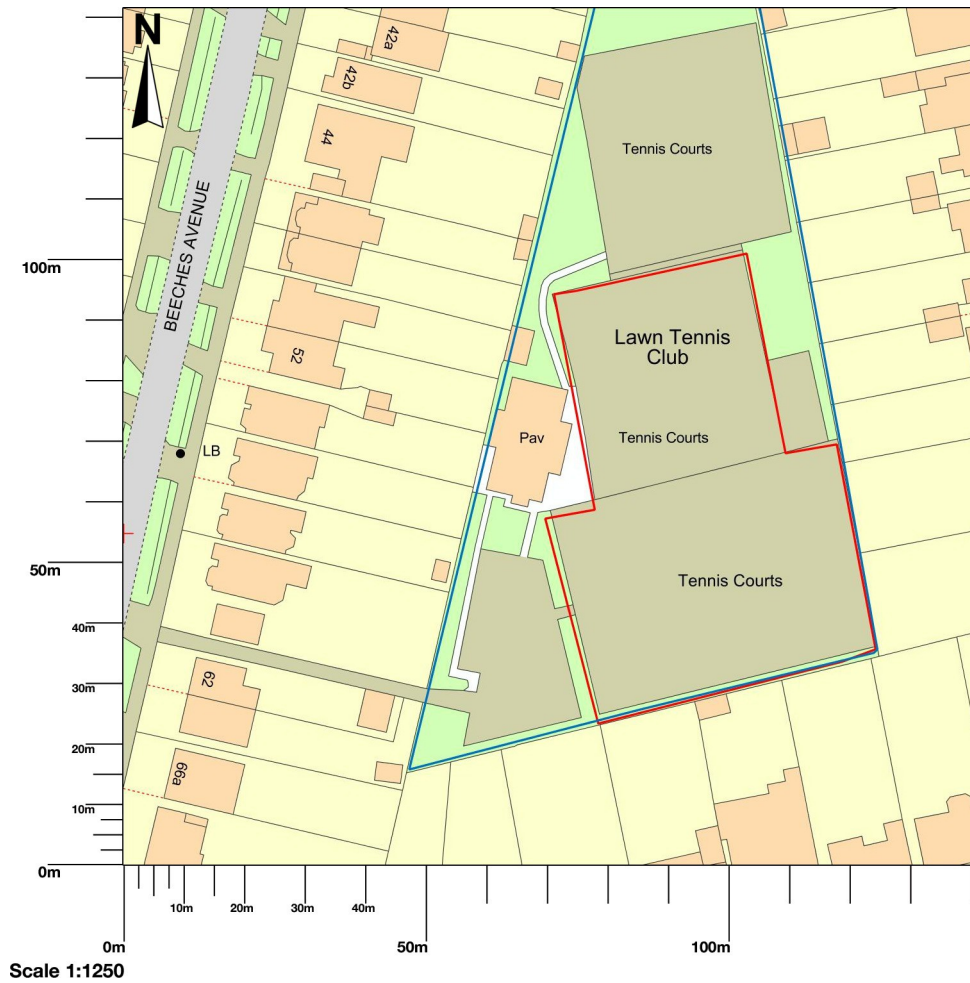

Carshalton Lawn Tennis Club, Beeches Avenue, Carshalton, SM5 3LW

Map area bounded by: 527435,163233 527577,163375. Produced on 08 June 2021 from the OS National Geographic Database. Reproduction in whole or part is prohibited without the prior permission of Ordnance Survey. © Crown copyright 2021. Supplied by UKPlanningMaps.com a licensed OS partner (100054135). Unique plan reference: p2cuk/642942/871104