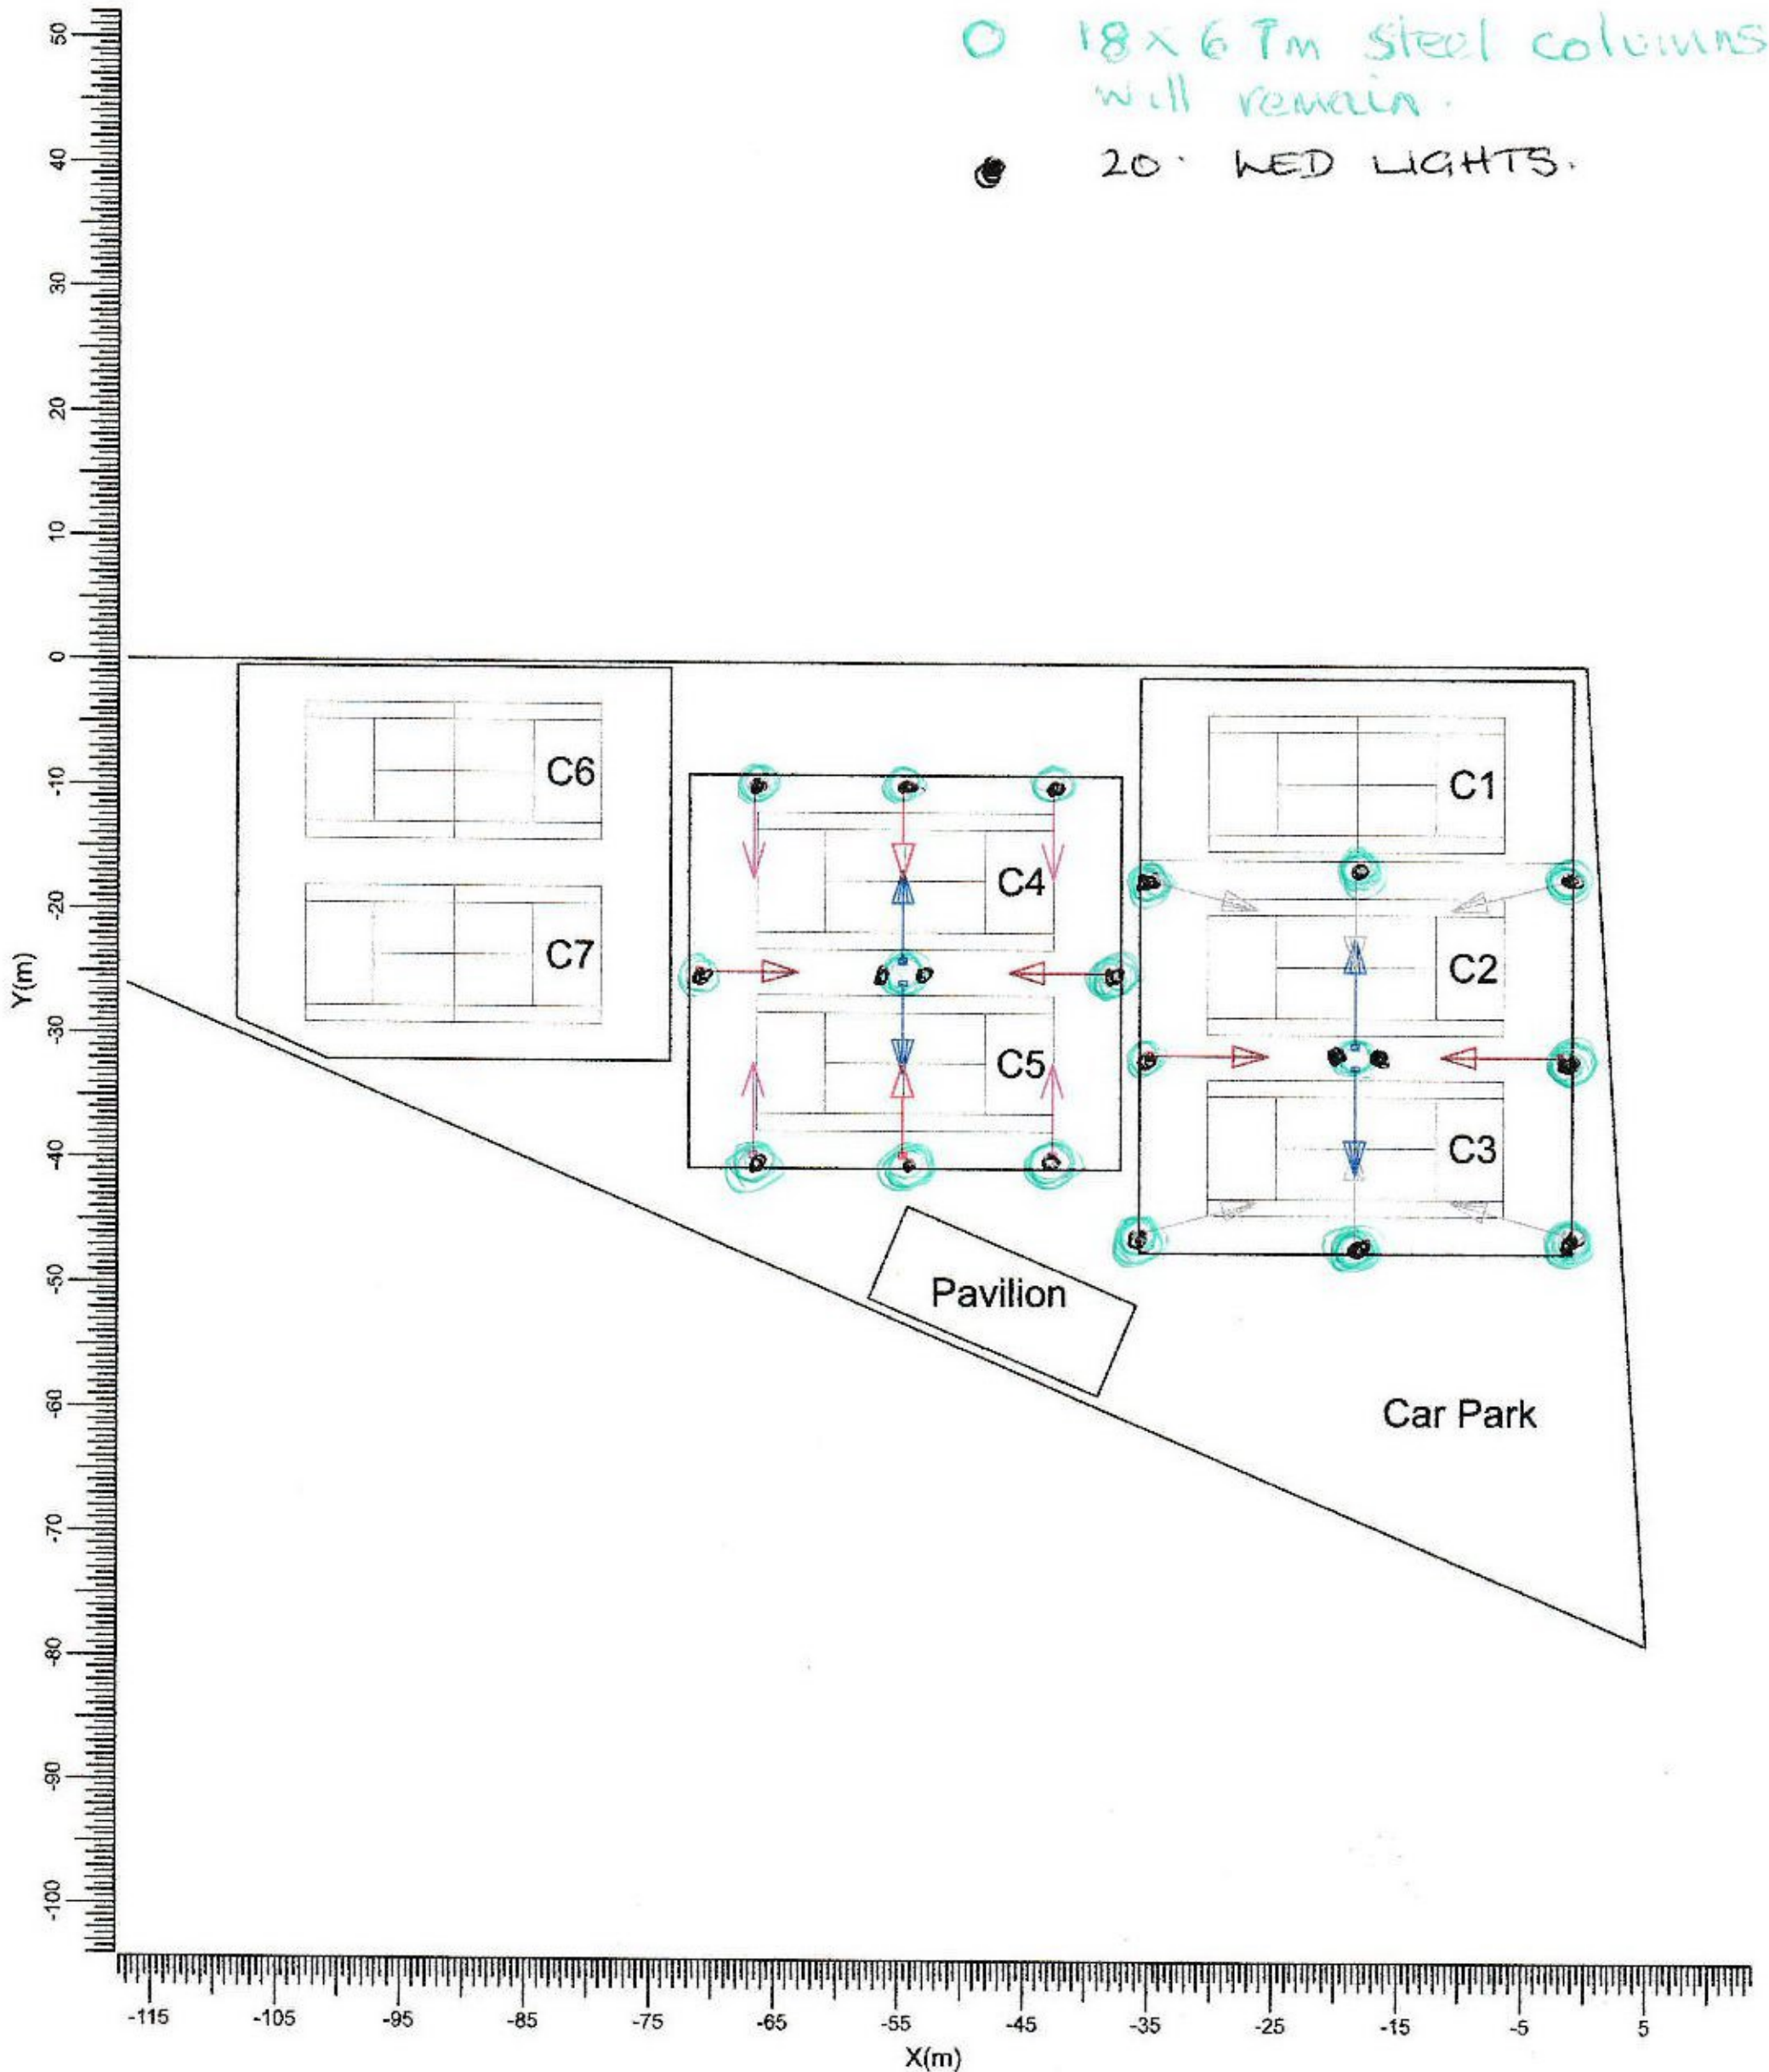

1. Project Description

NEW LED LIGHTS.

1.1 Top Project Overview

- 18 x 6 m steel columns will remain.
- 20 LED LIGHTS.

- | | | | |
|--|---------------------------------|--|---------------------------------|
| | HiLux Match Slim LED - 360 +Def | | HiLux Match Slim LED - 420 +Def |
| | HiLux Match Slim LED - 480 +Def | | HiLux Match Slim LED - 540 +Def |
| | HiLux Match Slim LED - 600 +Def | | |

Scale
1:750

1. Project Description

1.1 Top Project Overview

EXRRENT LIGHTS
HALAGON.

- 18 6.7 columns
- 24 halogon lights.

- HiLux Match Slim LED - 360 +Def
- HiLux Match Slim LED - 480 +Def
- HiLux Match Slim LED - 600 +Def
- HiLux Match Slim LED - 420 +Def
- HiLux Match Slim LED - 540 +Def

Scale
1:750