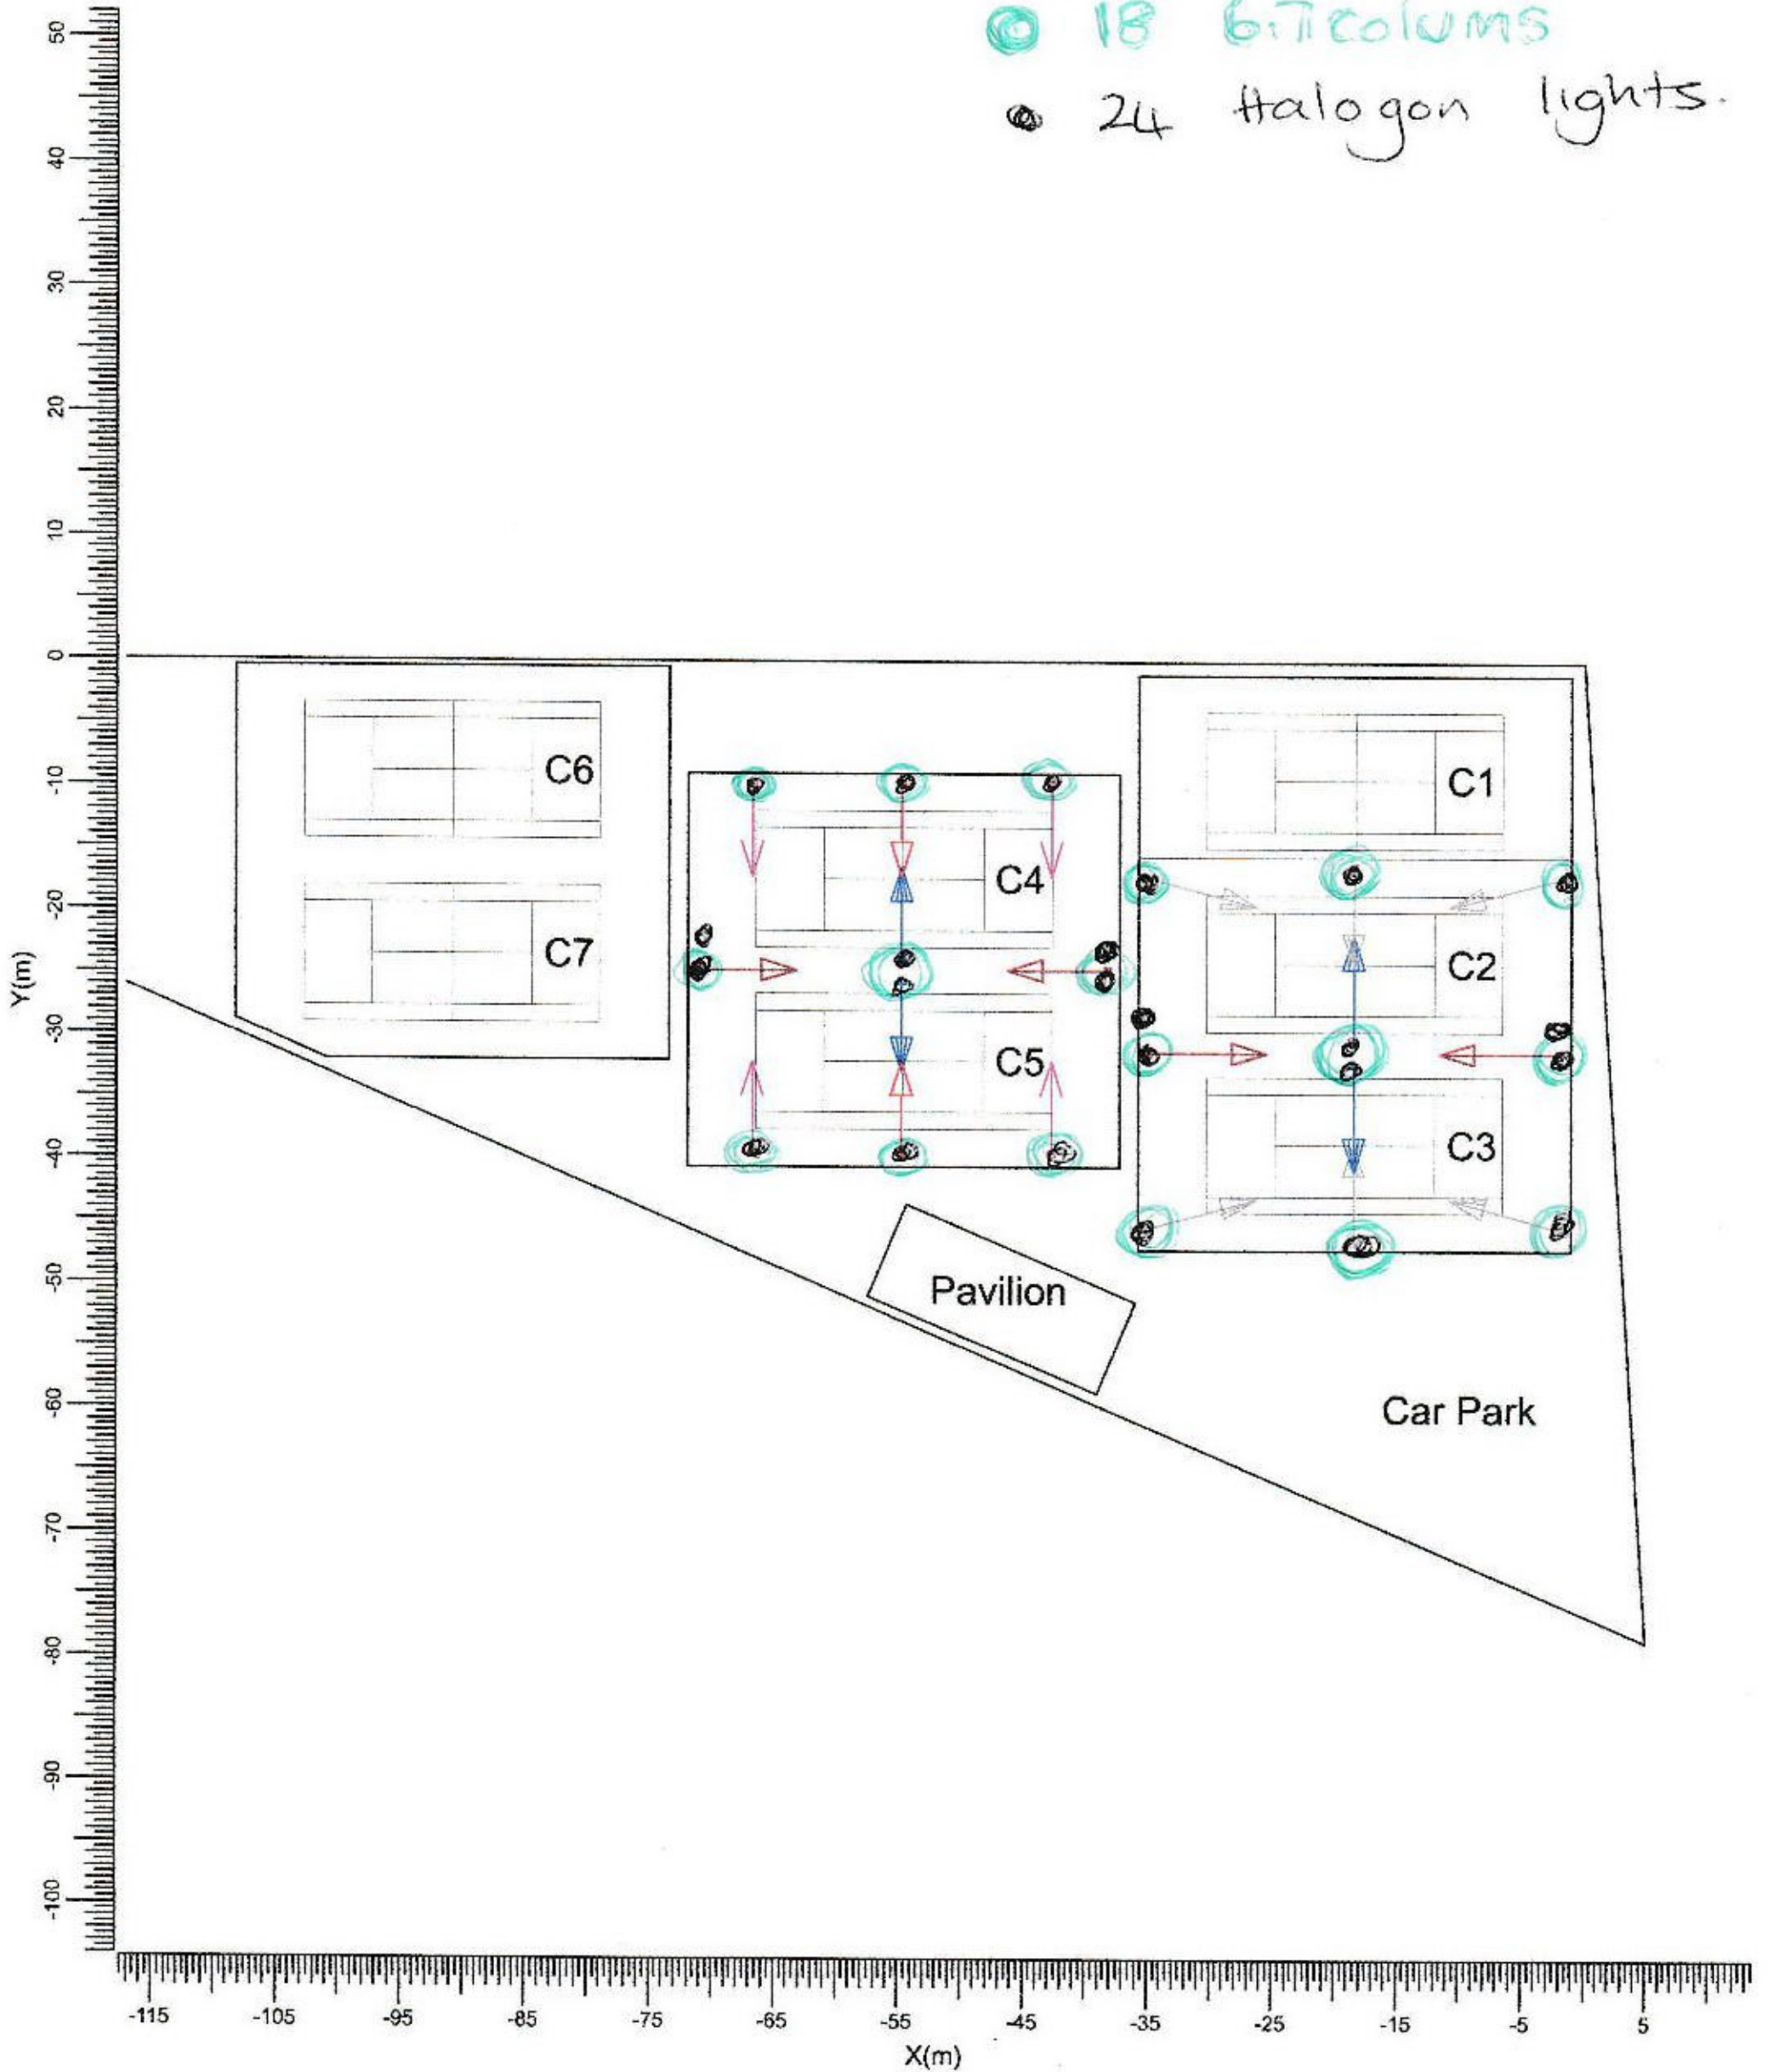

1. Project Description

NEW LED LIGHTS.

1.1 Top Project Overview

- 18 x 6 m steel columns will remain.
- 20 LED LIGHTS.

- | | | | |
|--|---------------------------------|--|---------------------------------|
| | HiLux Match Slim LED - 360 +Def | | HiLux Match Slim LED - 420 +Def |
| | HiLux Match Slim LED - 480 +Def | | HiLux Match Slim LED - 540 +Def |
| | HiLux Match Slim LED - 600 +Def | | |

Scale
1:750

1. Project Description

1.1 Top Project Overview

EXRRENT LIGHTS
HALAGON.

- 18 6.7 columns
- 24 halogon lights.

- HiLux Match Slim LED - 360 +Def
- HiLux Match Slim LED - 480 +Def
- HiLux Match Slim LED - 600 +Def
- HiLux Match Slim LED - 420 +Def
- HiLux Match Slim LED - 540 +Def

Scale
1:750