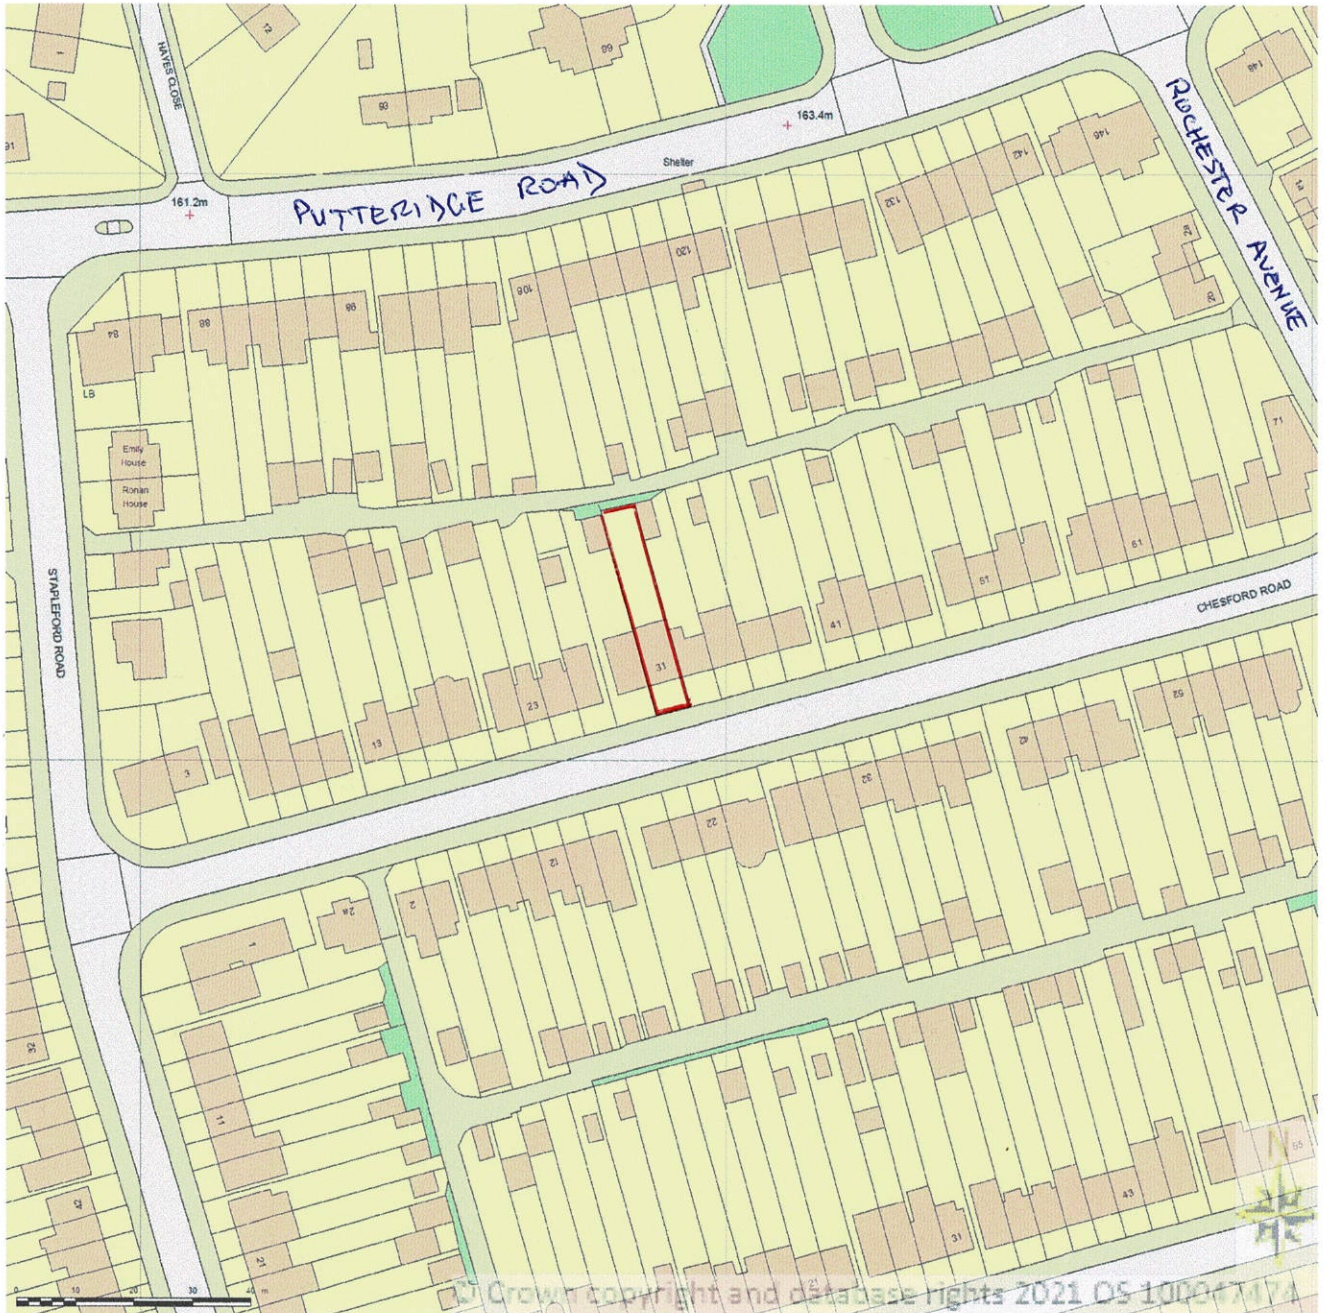

SITE LOCATION PLAN  
AREA 5 HA  
SCALE: 1:1250 on A4  
CENTRE COORDINATES: 511089 , 223917

Supplied by Streetwise Maps Ltd  
www.streetwise.net  
Licence No: 100047474  
08:50:54 16/06/2021

31 Chesford Road  
LU2 8RE