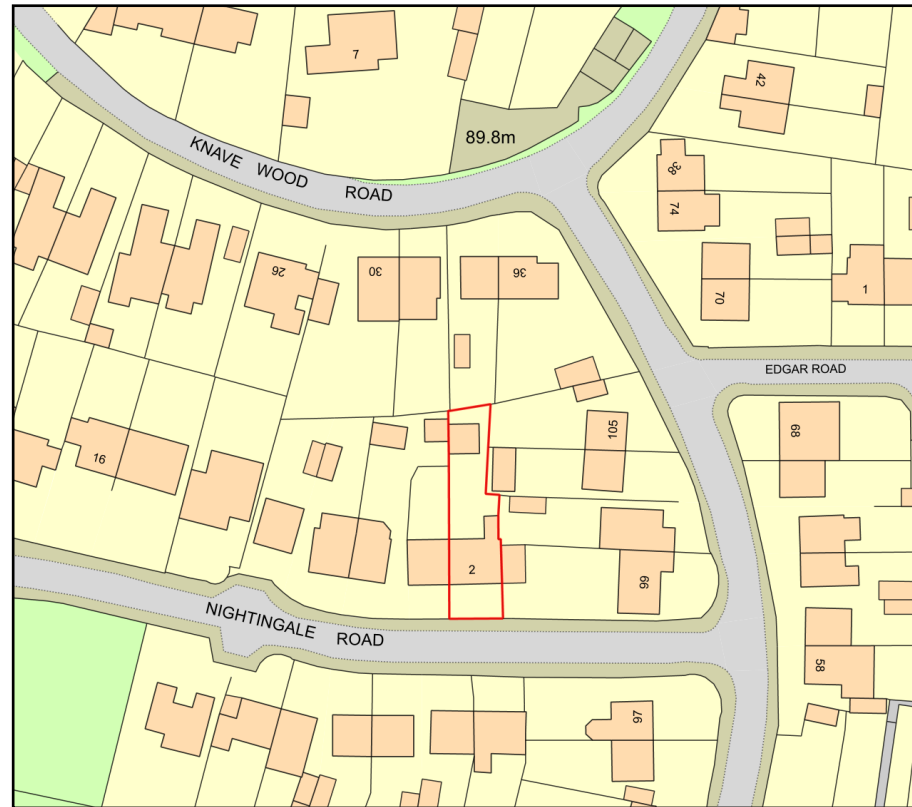

Location Plan | 2 Nightingale Road, Kemsing, Kent, TN15 6RU

Plan Produced for: Mr E Walker

Date Produced: 13 Jun 2021

Plan Reference Number: TQRQM21105193217938

Scale: 1:1250 @ A4