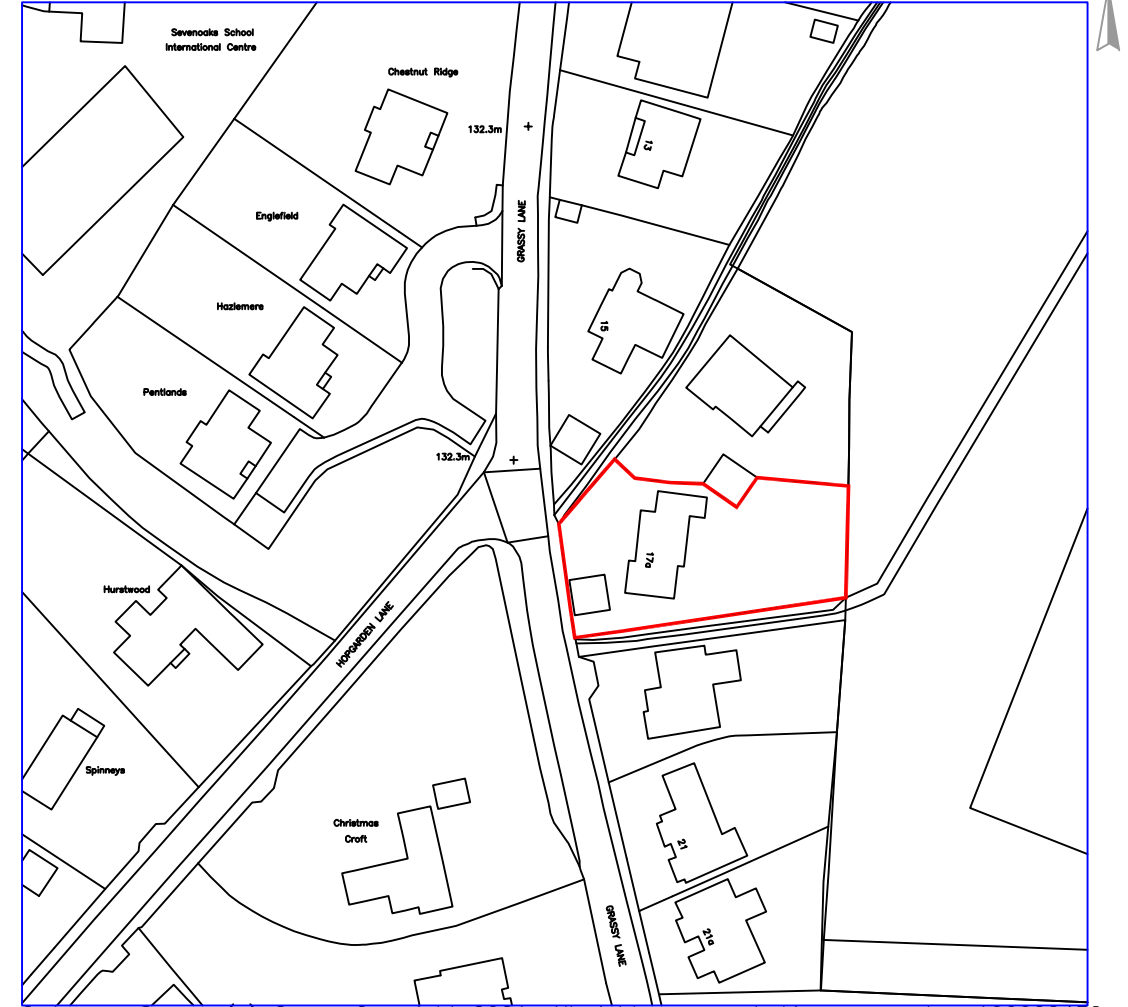

SITE LOCATION PLAN (SCALE 1:1250)

Ordnance Survey (c) Crown Copyright 2021. All rights reserved. Licence number 100022432